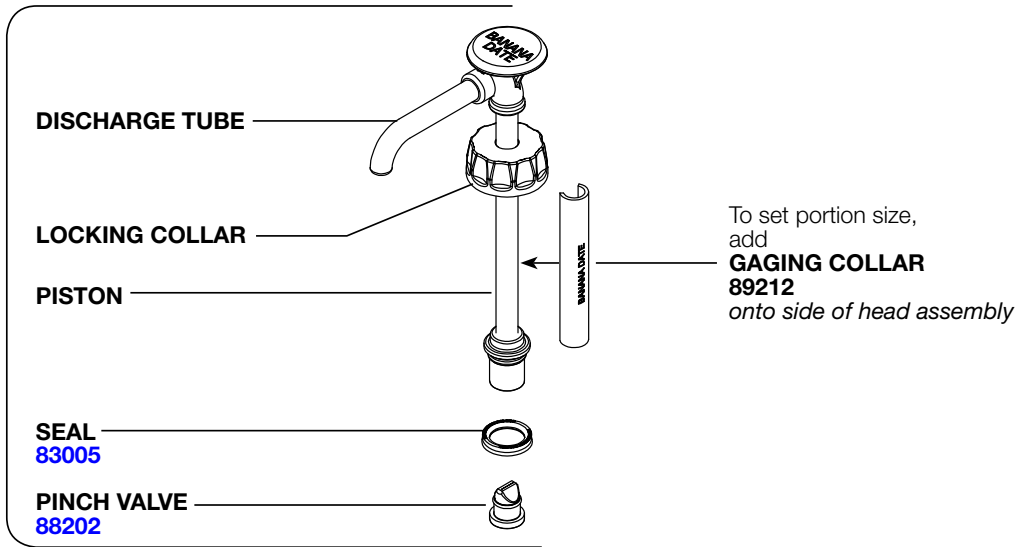

SERVER

Server Products Inc.
3601 Pleasant Hill Road
Richfield, WI 53076 USA

262.628.5600 | 800.558.8722

SPSALES@SERVER-PRODUCTS.COM

89211

BP-1, 38mm,
10" Deep,
Banana Date

Complete View
for Reference

HEAD ASSEMBLY 89213

CYLINDER ASSEMBLY 88496