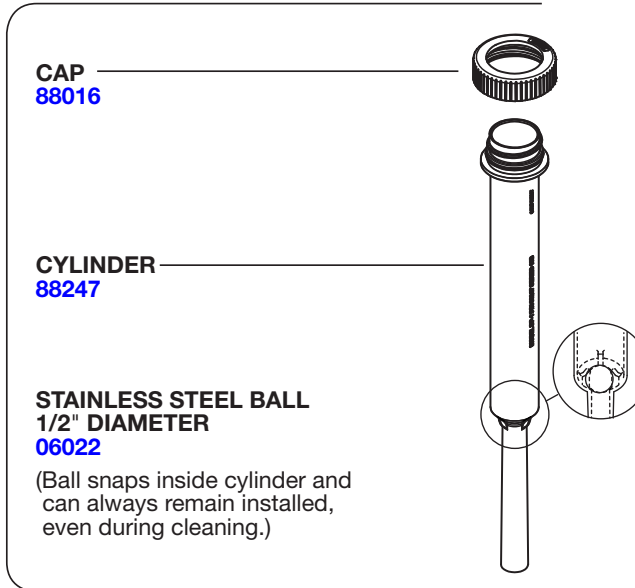

HEAD ASSEMBLY 89207

DISCHARGE TUBE

LOCKING COLLAR

PISTON

SEAL ASSEMBLY
(Seal & O-Ring) 83003

PINCH VALVE
88203

PUMP DELIVERS 1 OZ PORTIONS

To reduce portion, add
GAGING COLLAR
onto side of head assembly

89206

SPRING
88166

CYLINDER ASSEMBLY 88496

CAP
88016

CYLINDER
88247

STAINLESS STEEL BALL
1/2" DIAMETER
06022

(Ball snaps inside cylinder and
can always remain installed,
even during cleaning.)

21" BRUSH 84257