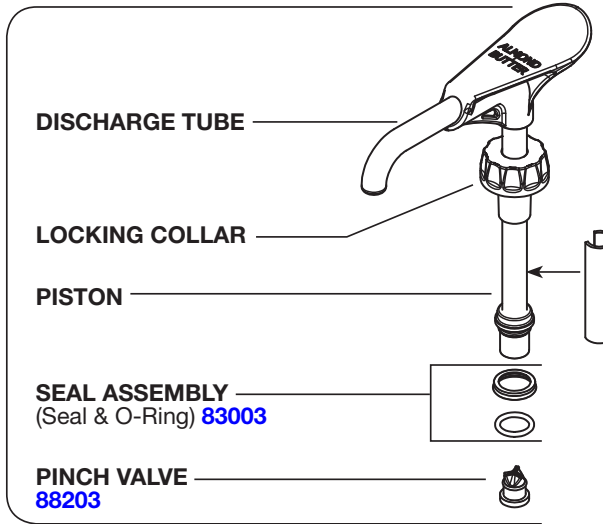

S E R V E R

Server Products Inc.
3601 Pleasant Hill Road
Richfield, WI 53076 USA

262.628.5600 | 800.558.8722

SPSALES@SERVER-PRODUCTS.COM

89205

BP-1

Almond Butter

Complete View
for Reference

HEAD ASSEMBLY 89207

DISCHARGE TUBE

LOCKING COLLAR

PISTON

SEAL ASSEMBLY
(Seal & O-Ring) 83003

PINCH VALVE
88203

PUMP DELIVERS 1 OZ PORTIONS

To reduce portion, add
GAGING COLLAR
onto side of head assembly

89206

SPRING
88166

CYLINDER ASSEMBLY 88496

CAP
88016

CYLINDER
88247

STAINLESS STEEL BALL
1/2" DIAMETER
06022

(Ball snaps inside cylinder and
can always remain installed,
even during cleaning.)

21" BRUSH 84257