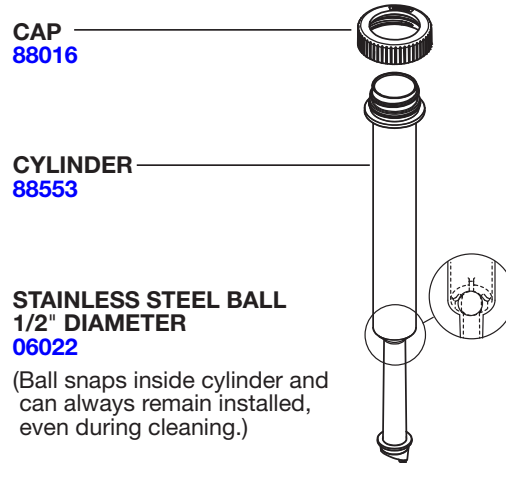

CYLINDER ASSEMBLY 88549