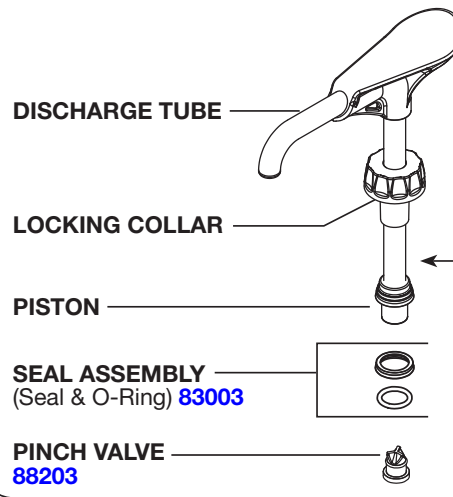

# BP-1 Syrup Pouch Pump

Complete View  
for Reference

## GAGING COLLAR 88928

Add to head assembly to adjust  
portion size from 1 fl oz to 7/16 fl oz

## 21" BRUSH 84257