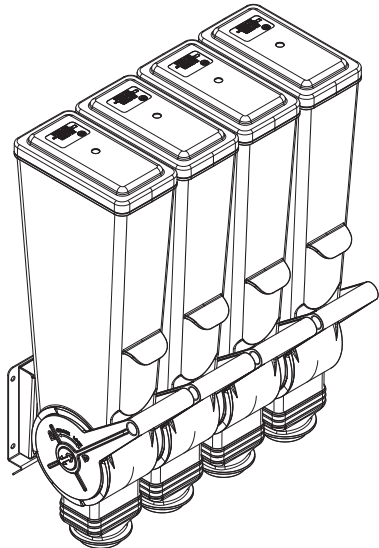

## SlimLine DFD-2L, Quad w/Bracket

Complete View  
for Reference

PIVOT PIN  
ASSEMBLY (4)  
88776

PORTION TRAYS (4) EA. PACK		
4-PACK	COLOR	PORTION
88795	White	0.50 fl oz
88796	Blue	0.75 fl oz
88799	Green	1.0 fl oz
88797	Pink	1.5 fl oz