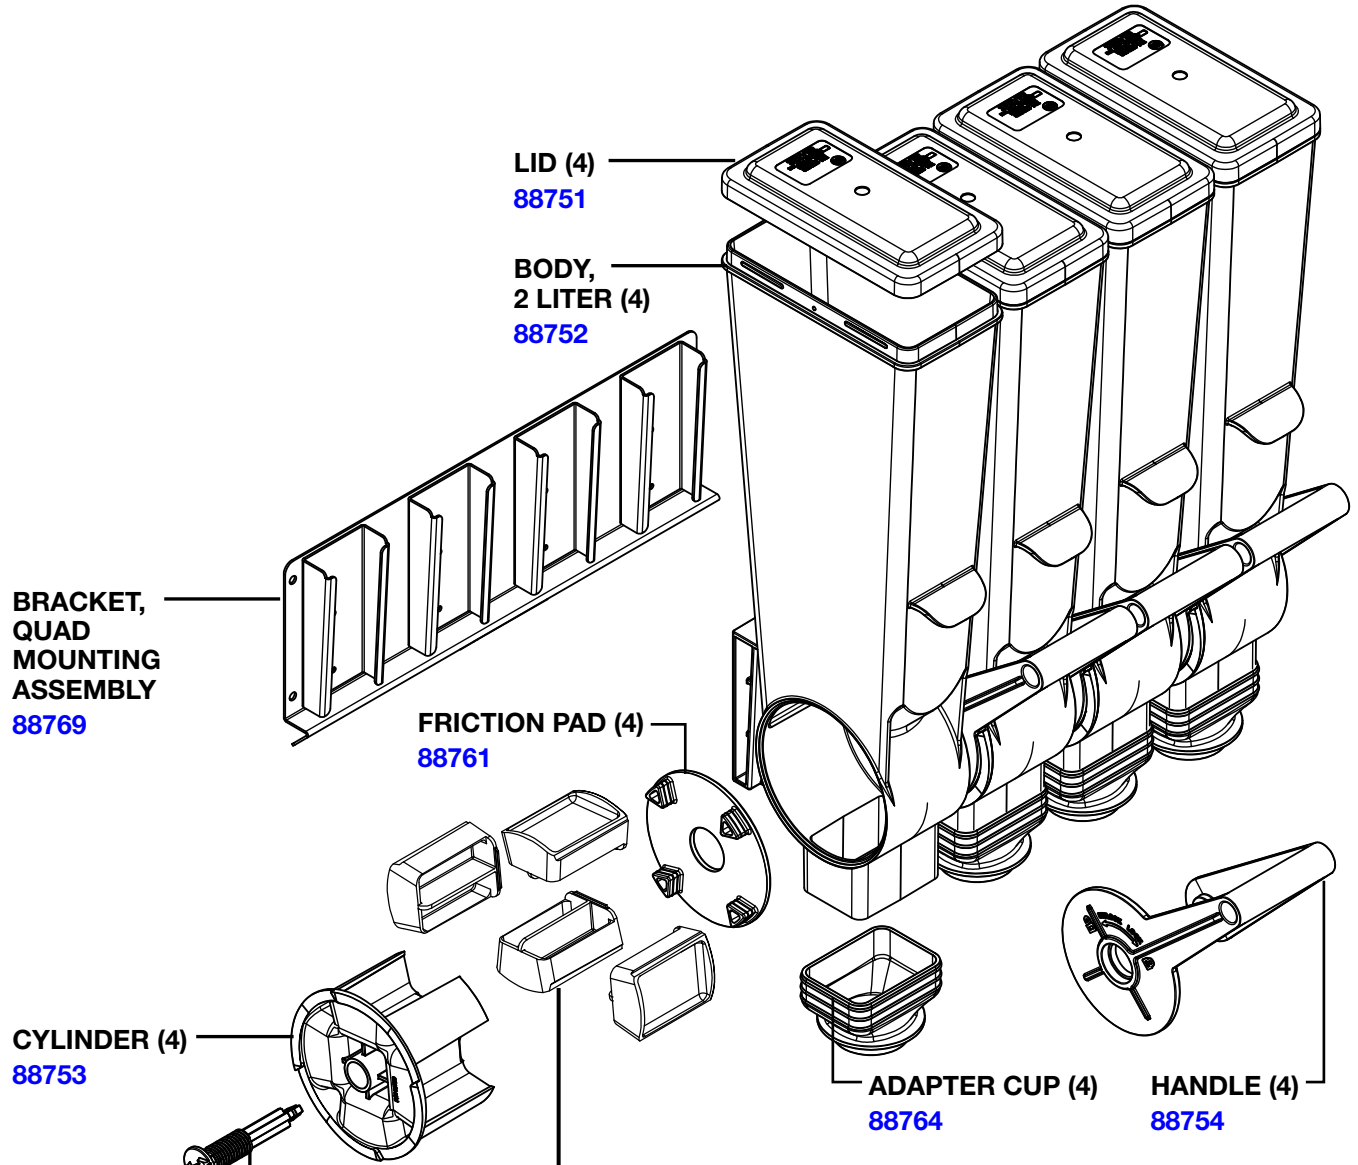

## SlimLine DFD-2L, Quad w/Bracket

Complete View  
for Reference

PIVOT PIN  
ASSEMBLY (4)  
88776

PORTION TRAYS (4) EA. PACK		
4-PACK	COLOR	PORTION
88795	White	0.50 fl oz
88796	Blue	0.75 fl oz
88799	Green	1.0 fl oz
88797	Pink	1.5 fl oz