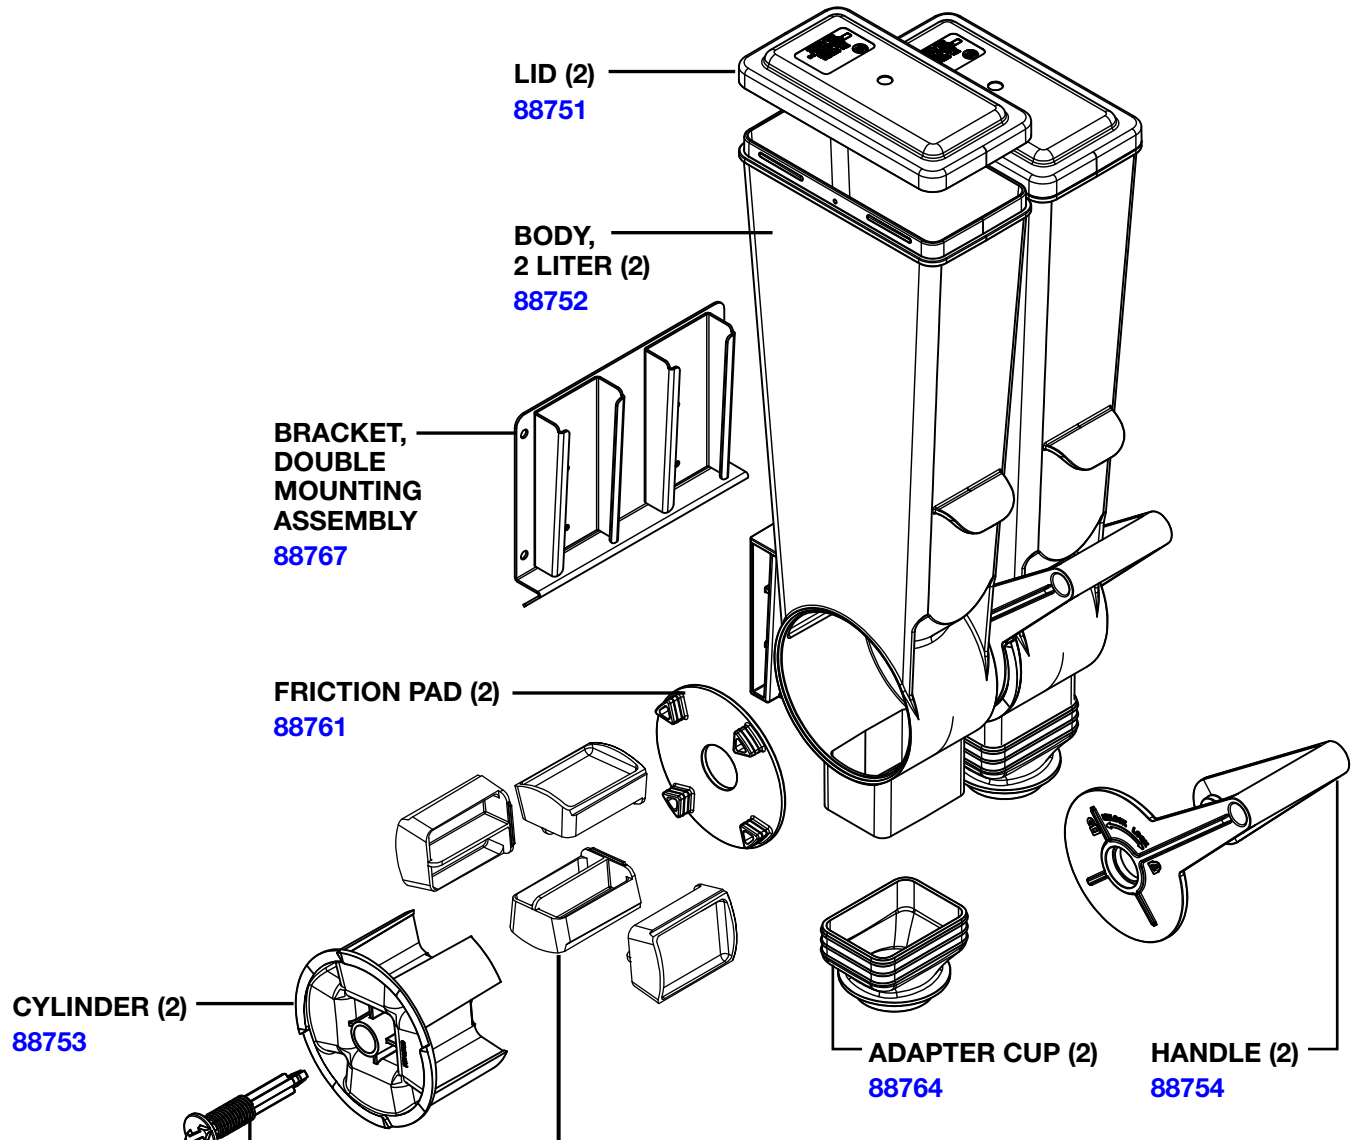

SERVER

Server Products Inc.
3601 Pleasant Hill Road
Richfield, WI 53076 USA

262.628.5600 | 800.558.8722

SPSALES@SERVER-PRODUCTS.COM

88760

SlimLine DFD-2L, Double w/Bracket

Complete View
for Reference

PORTION TRAYS (2) EA. PACK		
4-PACK	COLOR	PORTION
88795	White	0.50 fl oz
88796	Blue	0.75 fl oz
88799	Green	1.0 fl oz
88797	Pink	1.5 fl oz