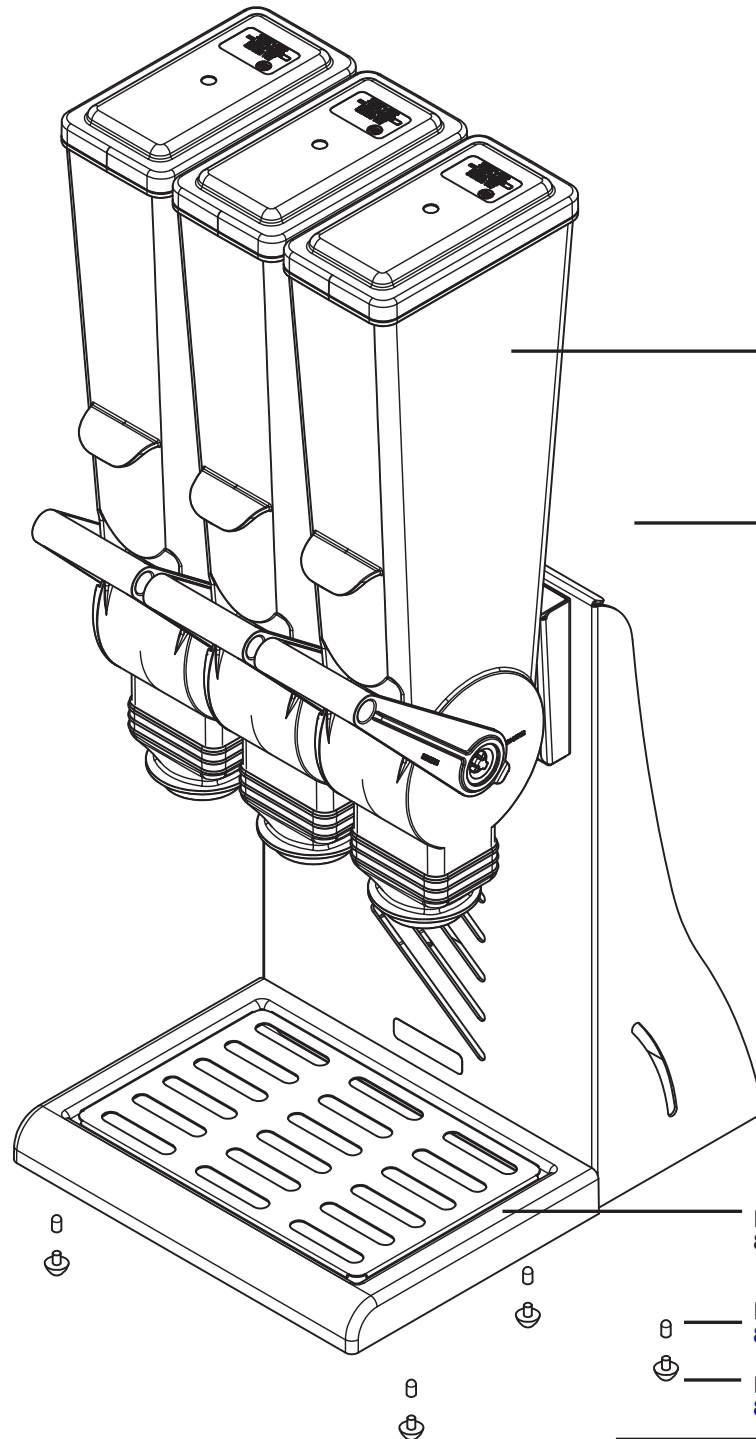

## SlimLine Triple Countertop

CONTAINS  
QTY. 3 OF  
SLIMLINE  
DFD-2L  
**88779**

SLIMLINE  
TRIPLE STAND  
**88805**

DRIP TRAY & COVER  
**88738**

PROTECTIVE CAP (4)  
**87339**

FOOT W/SCREW (4)  
**81169**