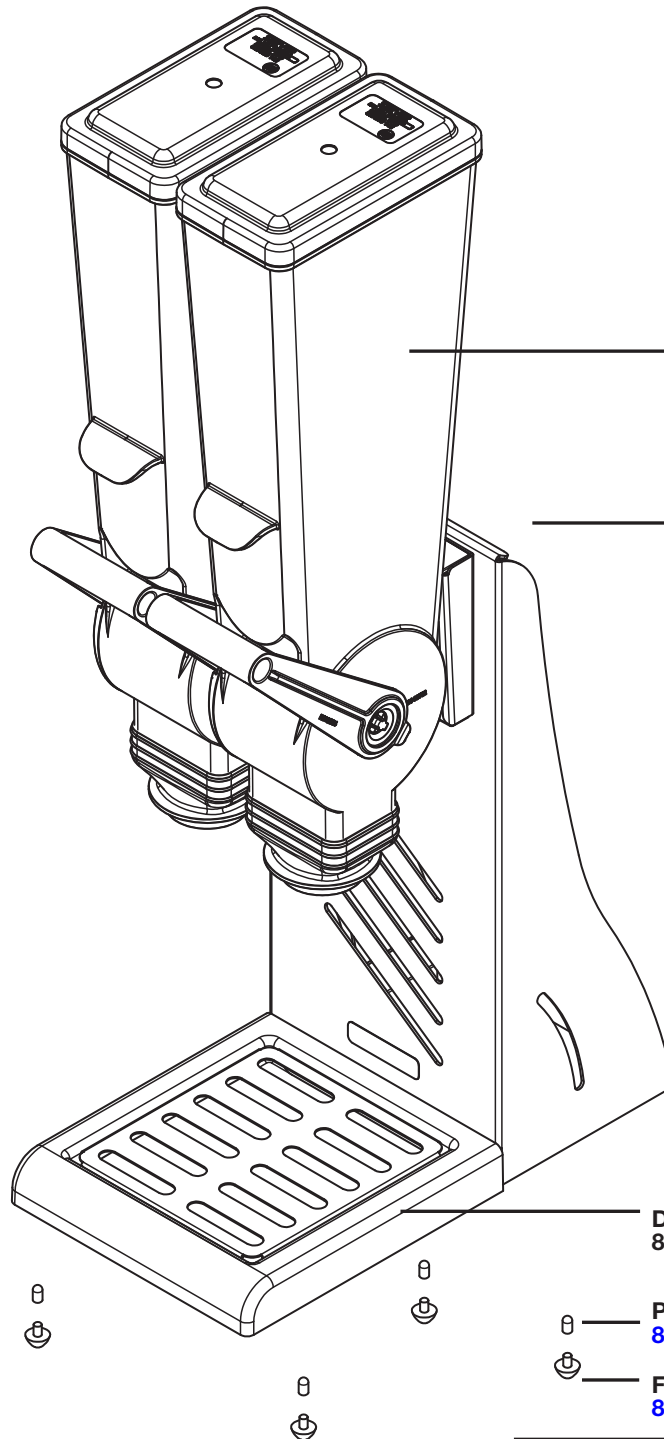

S E R V E R

Server Products Inc.
3601 Pleasant Hill Road
Richfield, WI 53076 USA

 262.628.5600 | 800.558.8722

 SPSALES@SERVER-PRODUCTS.COM

88730

SlimLine Double Countertop

CONTAINS
QTY. 2 OF
SLIMLINE
DFD-2L
[88779](#)

SLIMLINE
DOUBLE STAND
[88804](#)

DRIP TRAY & COVER
[88737](#)

PROTECTIVE CAP (4)
[87339](#)

FOOT W/SCREW (4)
[81169](#)