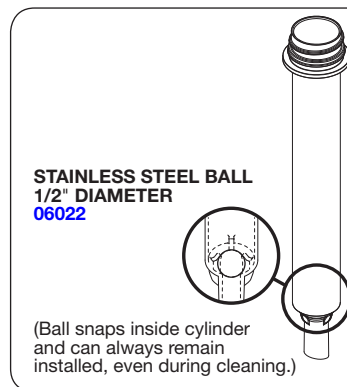

PUMP DELIVERS
1 OZ PORTIONS

To reduce portion, add
GAGING COLLAR(S)

88313 Small collar: 1/8 oz reduction
88204 Medium collar: 1/4 oz reduction
88205 Large collar: 1/2 oz reduction

COLLAR(S) USED PORTION RESULTS

None	1 fl oz
1 Sm	7/8 fl oz
1 Med	3/4 fl oz
1 Lg	1/2 fl oz
1 Lg + 1 Med	1/4 fl oz
1 Lg + 1 Med + 1 Sm	1/8 fl oz

LID
88041

SPRING
88395

CYLINDER
ASSEMBLY
88719

STAINLESS STEEL BALL
1/2" DIAMETER
06022

(Ball snaps inside cylinder
and can always remain
installed, even during cleaning.)