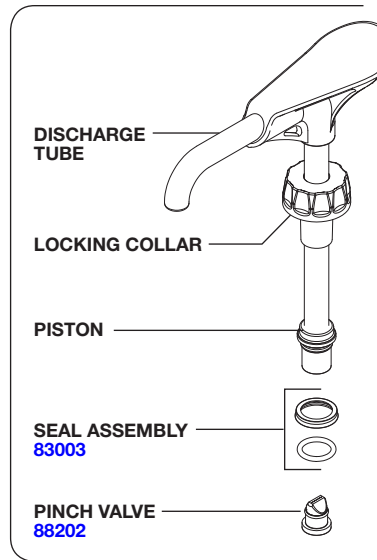

SERVER

Server Products Inc.
3601 Pleasant Hill Road
Richfield, WI 53076 USA

262.628.5600 | 800.558.8722

SPSALES@SERVER-PRODUCTS.COM

88717

Eco Pump™
BP-1

Complete View
for Reference

HEAD
ASSEMBLY
88718

PUMP DELIVERS
1 OZ PORTIONS

To reduce portion, add
GAGING COLLAR(S)

88313 Small collar: 1/8 oz reduction
88204 Medium collar: 1/4 oz reduction
88205 Large collar: 1/2 oz reduction

COLLAR(S) USED PORTION RESULTS

None	1 fl oz
1 Sm	7/8 fl oz
1 Med	3/4 fl oz
1 Lg	1/2 fl oz
1 Lg + 1 Med	1/4 fl oz
1 Lg + 1 Med + 1 Sm	1/8 fl oz

LID
88041

SPRING
88395

CYLINDER
ASSEMBLY
88719

STAINLESS STEEL BALL
1/2" DIAMETER
06022

(Ball snaps inside cylinder
and can always remain
installed, even during cleaning.)