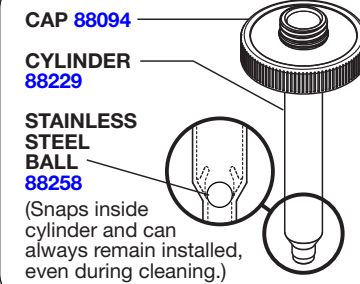

SERVER

Server Products Inc.  
3601 Pleasant Hill Road  
Richfield, WI 53076 USA

262.628.5600 | 800.558.8722

SPSALES@SERVER-PRODUCTS.COM

87879

Cholula  
Original  
SS-BP-1

Complete View  
for Reference

PUMP MODEL: BP-1/4  
PUMP 88839

HEAD  
ASSEMBLY  
88175

CYLINDER  
ASSEMBLY  
87938

FOOD EQUIPMENT LUBRICANT  
40179