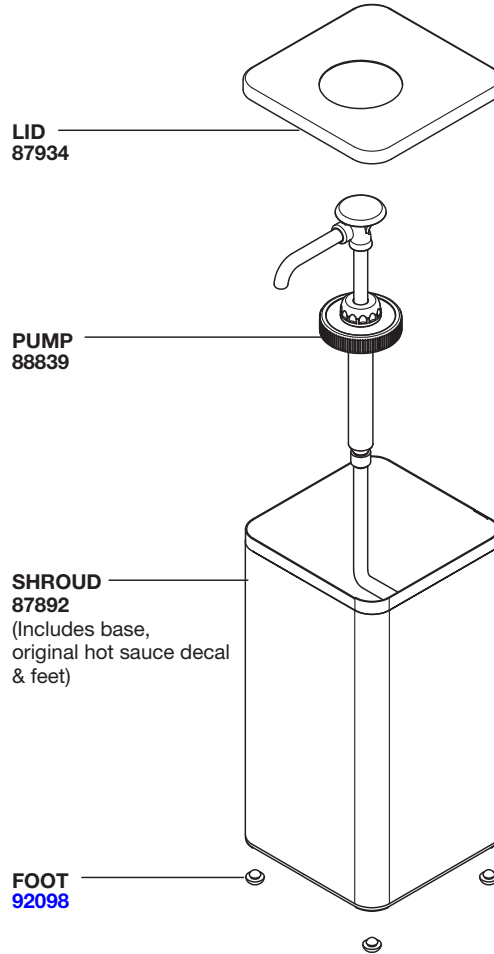

SERVER

Server Products Inc.  
3601 Pleasant Hill Road  
Richfield, WI 53076 USA

262.628.5600 | 800.558.8722

SPSALES@SERVER-PRODUCTS.COM

87879

Cholula  
Original  
SS-BP-1

Complete View  
for Reference

PUMP MODEL: BP-1/4  
PUMP 88839

HEAD  
ASSEMBLY  
88175

CYLINDER  
ASSEMBLY  
87938

FOOD EQUIPMENT LUBRICANT  
40179