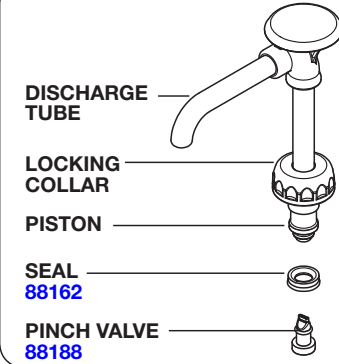

SERVER

Server Products Inc.  
3601 Pleasant Hill Road  
Richfield, WI 53076 USA

262.628.5600 | 800.558.8722

SPSALES@SERVER-PRODUCTS.COM

87879

Cholula  
Original  
SS-BP-1

Complete View  
for Reference

PUMP MODEL: BP-1/4  
PUMP 88839

HEAD  
ASSEMBLY  
88175

CYLINDER  
ASSEMBLY  
87938

FOOD EQUIPMENT LUBRICANT  
40179