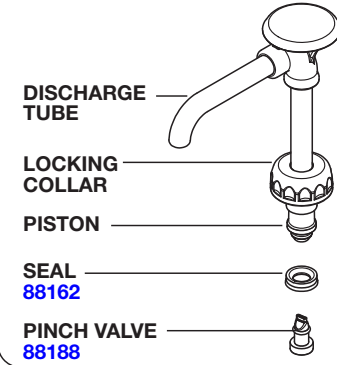

SERVER

Server Products Inc.
3601 Pleasant Hill Road
Richfield, WI 53076 USA

262.628.5600 | 800.558.8722

SPSALES@SERVER-PRODUCTS.COM

87878

Cholula
Chipotle
SS-BP-1

Complete View
for Reference

PUMP MODEL: BP-1/4
PUMP 88839

HEAD
ASSEMBLY
88175

CYLINDER
ASSEMBLY
87938

FOOD EQUIPMENT LUBRICANT
40179