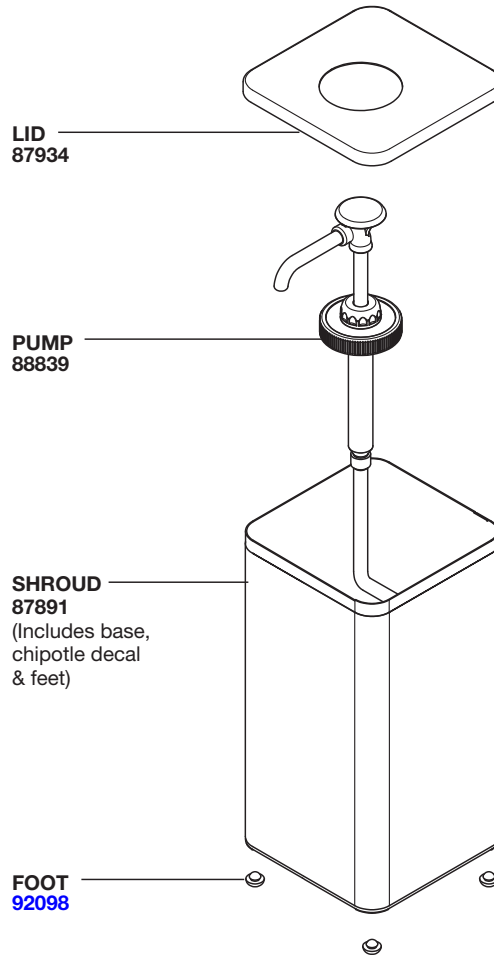

SERVER

Server Products Inc.
3601 Pleasant Hill Road
Richfield, WI 53076 USA

262.628.5600 | 800.558.8722

SPSALES@SERVER-PRODUCTS.COM

87878

Cholula
Chipotle
SS-BP-1

Complete View
for Reference

PUMP MODEL: BP-1/4
PUMP 88839

HEAD
ASSEMBLY
88175

CYLINDER
ASSEMBLY
87938

FOOD EQUIPMENT LUBRICANT
40179