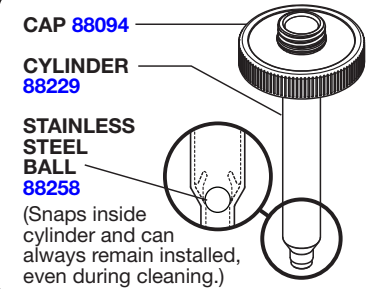

CYLINDER
ASSEMBLY
87938

FOOD EQUIPMENT LUBRICANT
40179