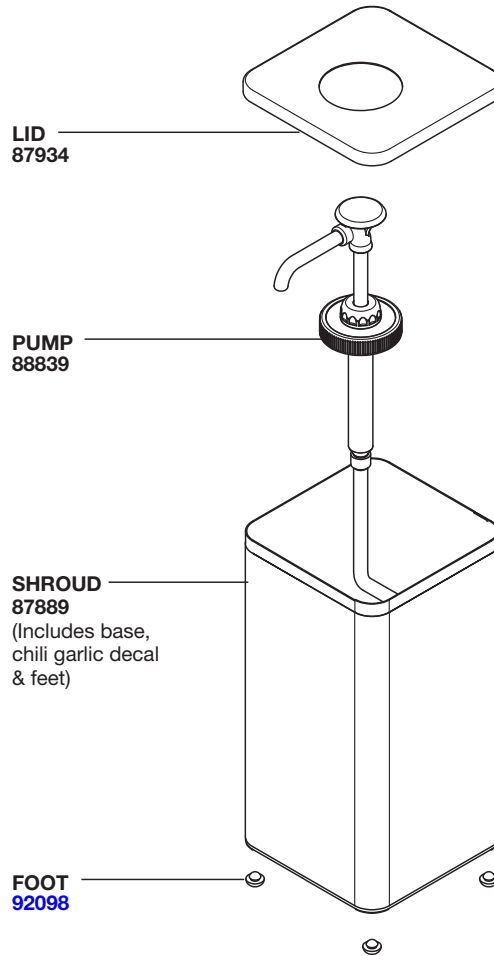

SERVER

Server Products Inc.
3601 Pleasant Hill Road
Richfield, WI 53076 USA

262.628.5600 | 800.558.8722

SPSALES@SERVER-PRODUCTS.COM

87877

Cholula
Chili Garlic
SS-BP-1

Complete View
for Reference

PUMP MODEL: BP-1/4
PUMP 88839

HEAD
ASSEMBLY
88175

CYLINDER
ASSEMBLY
87938

FOOD EQUIPMENT LUBRICANT
40179