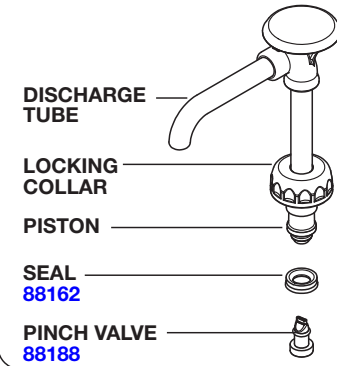

SERVER

Server Products Inc.
3601 Pleasant Hill Road
Richfield, WI 53076 USA

262.628.5600 | 800.558.8722

SPSALES@SERVER-PRODUCTS.COM

87877

Cholula
Chili Garlic
SS-BP-1

Complete View
for Reference

PUMP MODEL: BP-1/4
PUMP 88839

HEAD
ASSEMBLY
88175

CYLINDER
ASSEMBLY
87938

FOOD EQUIPMENT LUBRICANT
40179