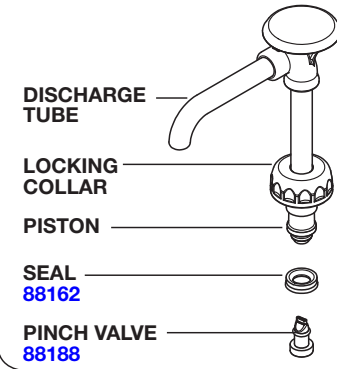

SERVER

Server Products Inc.  
3601 Pleasant Hill Road  
Richfield, WI 53076 USA

262.628.5600 | 800.558.8722

SPSALES@SERVER-PRODUCTS.COM

87876

Cholula  
Chili Lime  
SS-BP-1

Complete View  
for Reference

PUMP MODEL: BP-1/4  
PUMP 88839

HEAD  
ASSEMBLY  
88175

CYLINDER  
ASSEMBLY  
87938

FOOD EQUIPMENT LUBRICANT  
40179