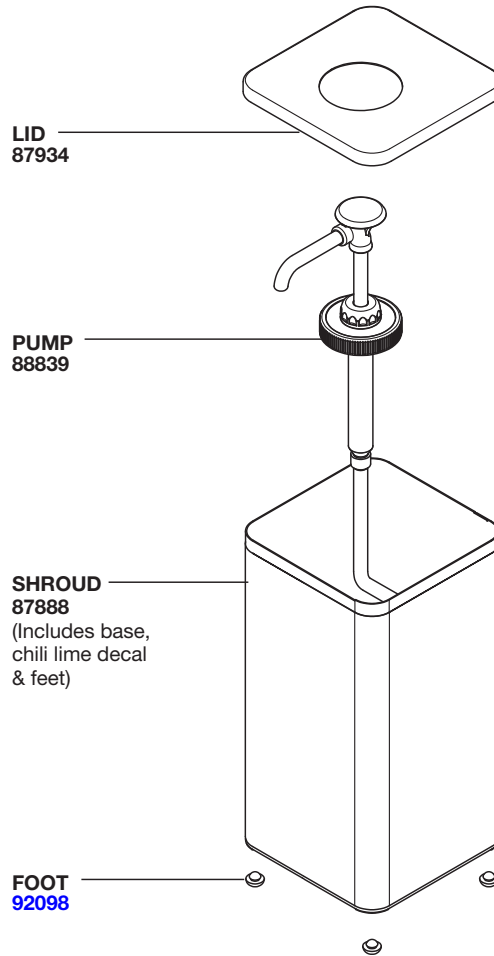

SERVER

Server Products Inc.  
3601 Pleasant Hill Road  
Richfield, WI 53076 USA

262.628.5600 | 800.558.8722

SPSALES@SERVER-PRODUCTS.COM

87876

Cholula  
Chili Lime  
SS-BP-1

Complete View  
for Reference

PUMP MODEL: BP-1/4  
PUMP 88839

HEAD  
ASSEMBLY  
88175

CYLINDER  
ASSEMBLY  
87938

FOOD EQUIPMENT LUBRICANT  
40179