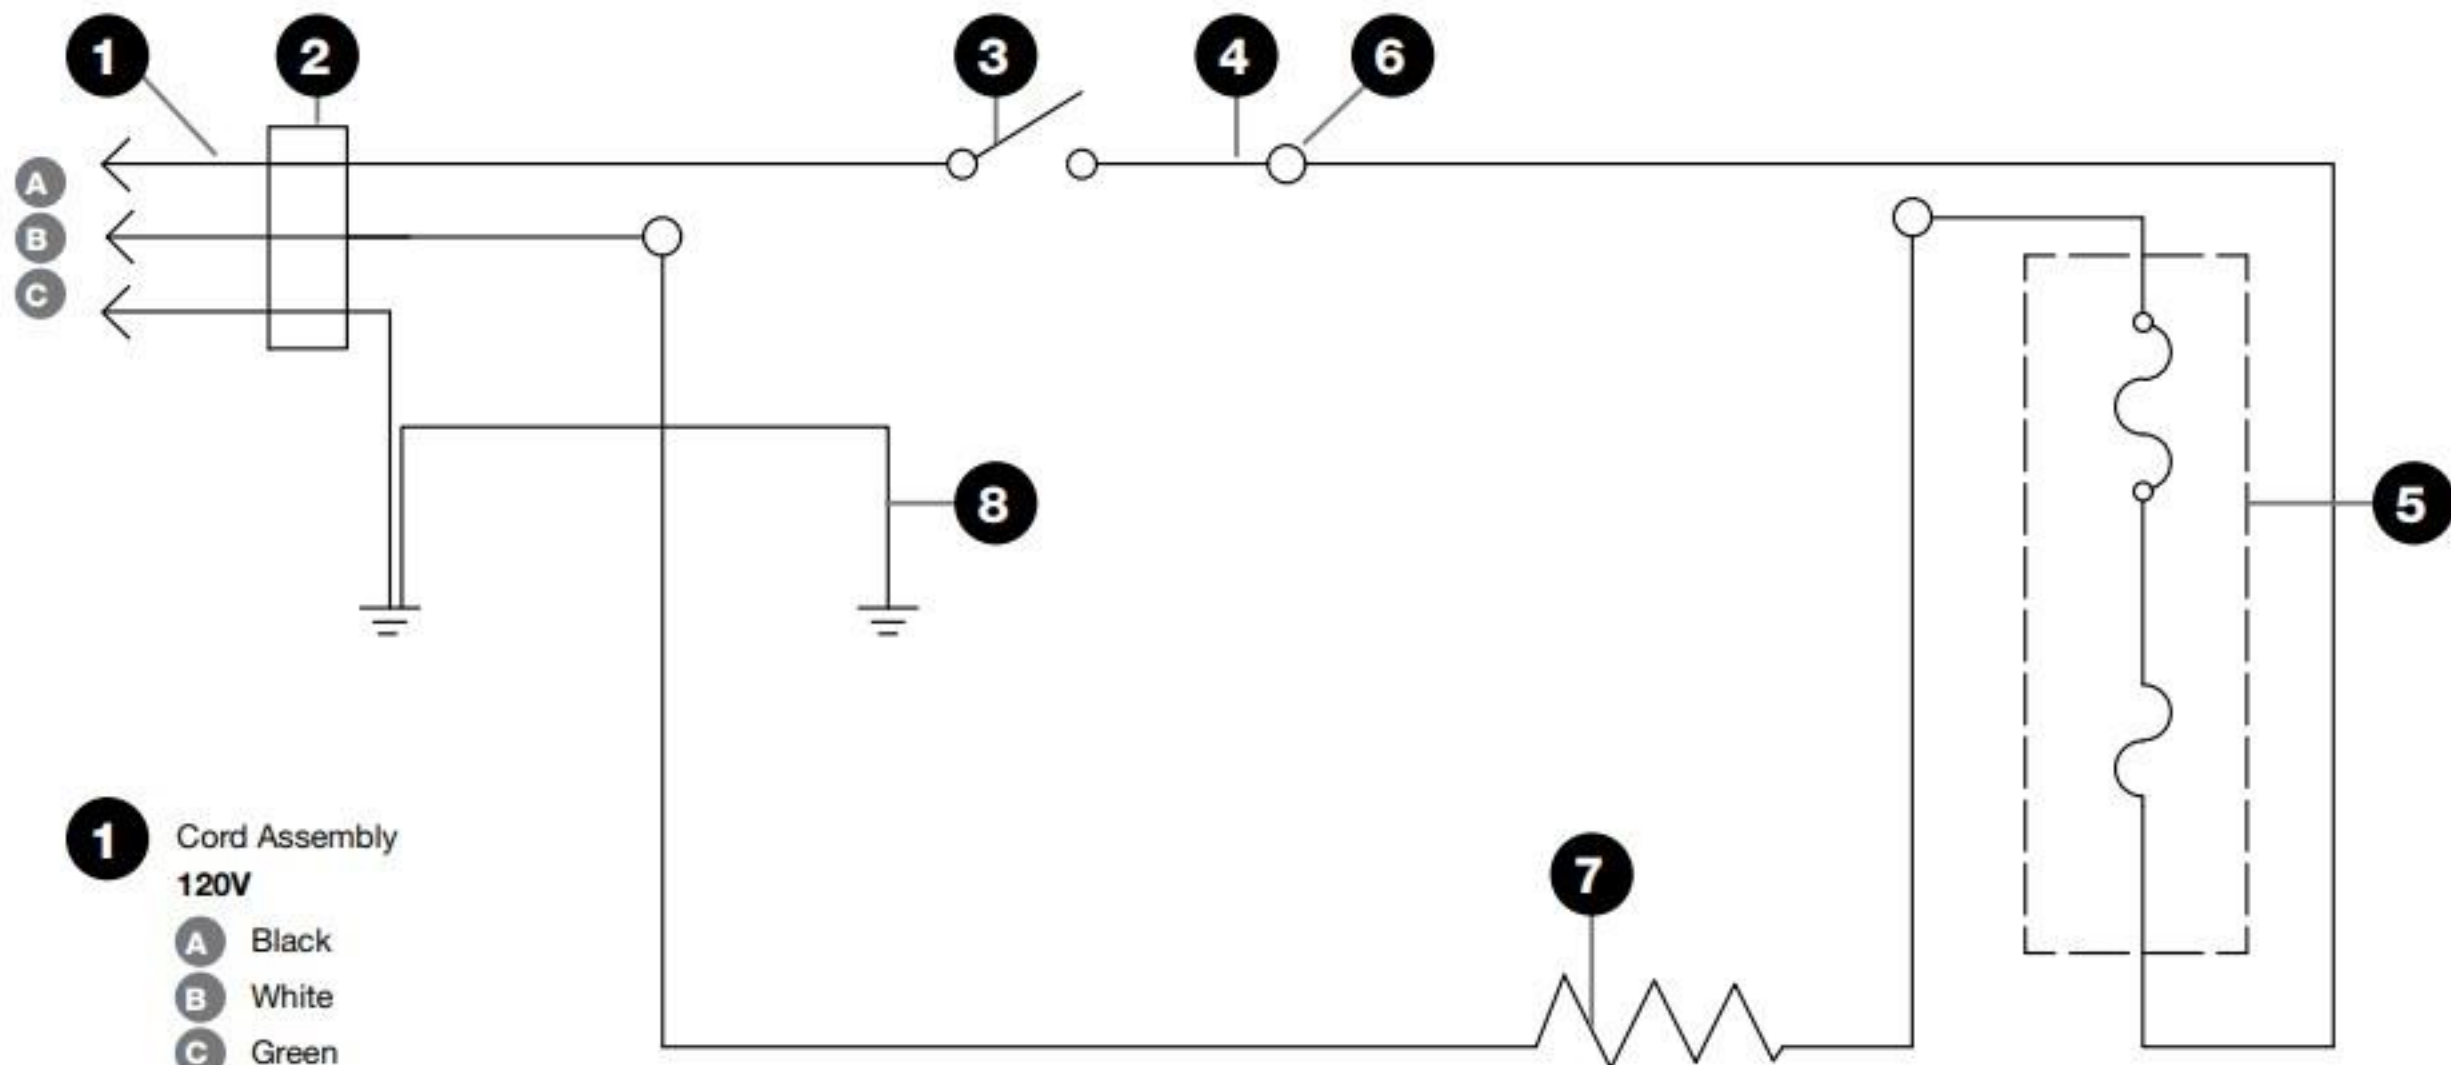

# 87760

120V USA

**1** Cord Assembly  
120V

- A** Black
- B** White
- C** Green

**2** Bushing/Strain Relief

**3** Rocker Switch

**4** Wire Assembly, 18GA, Black, 4"

**5** Thermal Assembly, Cut-out

**6** Wire Nut

**7** 100W Silicone Element

**8** Wire Assembly, 18GA, Green, 14"

### Programmable Timer

- 1** Cord Assembly  
120V
  - A** Black
  - B** White
  - C** Green
- 2** Bushing/Strain Relief
- 3** Rocker Switch
- 4** Wire Assembly, 18GA, Black, 4"
- 5** Thermal Assembly, Cut-out
- 6** Wire Nut
- 7** 100W Silicone Element
- 8** Wire Assembly, 18GA, Green, 14"
- 9** Transformer Assembly
- 10** Timer Board