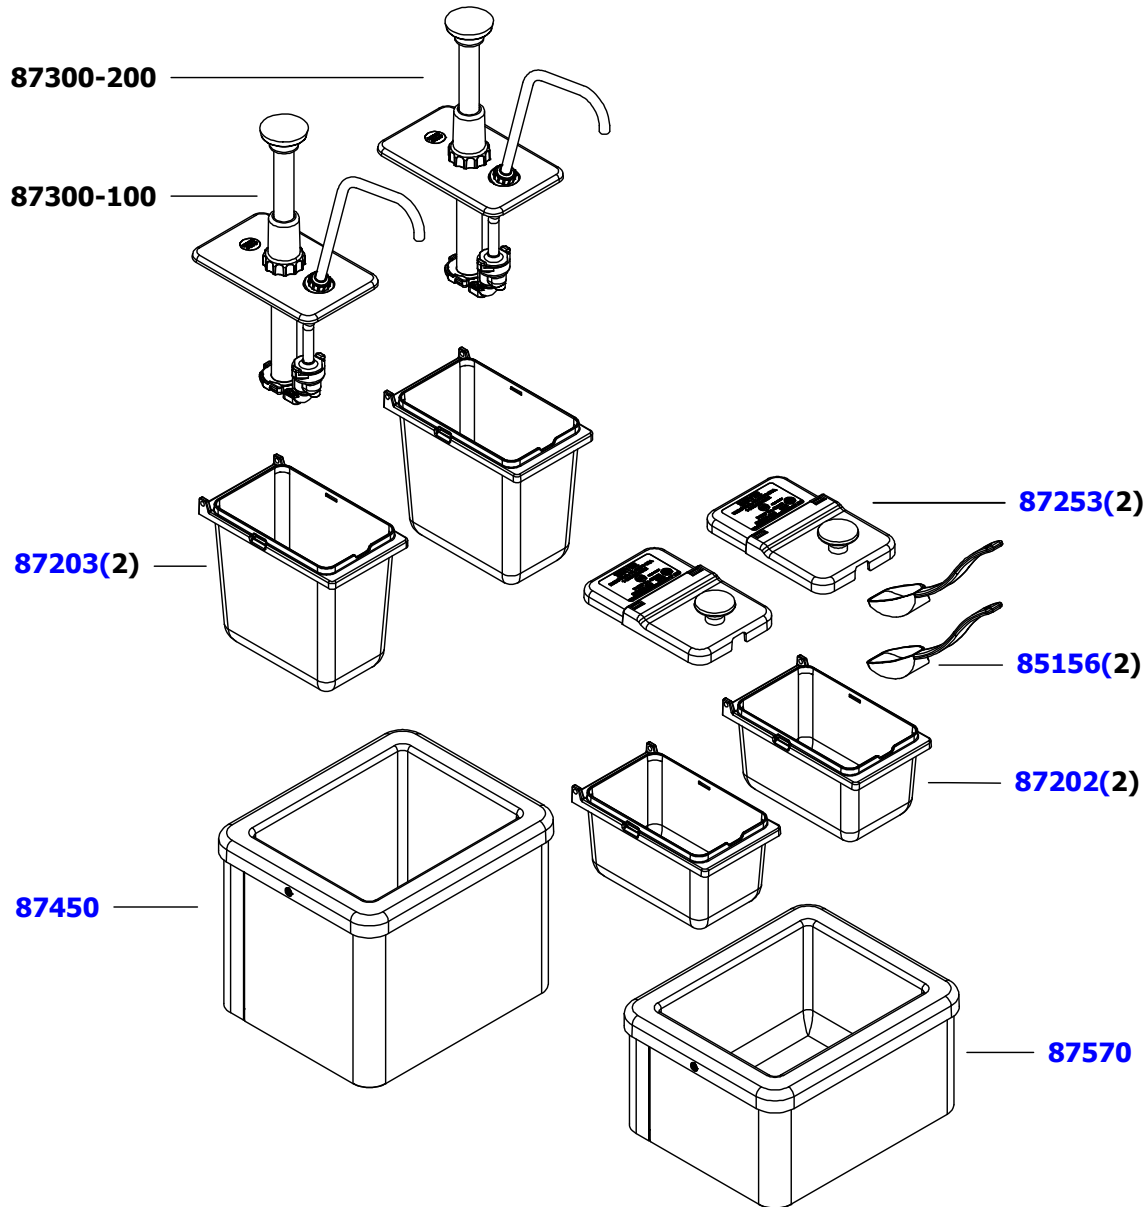

SERVER

Server Products, Inc.
3601 Pleasant Hill Road PO Box 98
Richfield WI 53076 USA
Direct | 262.628.5600 Toll Free | 800.558.8722
www.server-products.com

Model Name

MB-2 COMBO(COMPACT SERVING STATION)

Model Number

87576

Dwg. Date
05/09/13

PART	QTY	DESCRIPTION
85156	2	SPOON, 1/2 OZ
87202	2	JAR, 1/9 SIZE, 3.50" DEEP
87203	2	JAR, 1/9 SIZE, 6" DEEP
87253	2	LID ASSEMBLY, PLASTIC, 1/9 SIZE
87300-100	1	CONDIMENT PUMP CP-1/9, RED
87300-200	1	CONDIMENT PUMP CP-1/9, YELLOW
87450	1	MINI BAR 2 JAR
87570	1	MINI BAR 2 JAR, SHORT