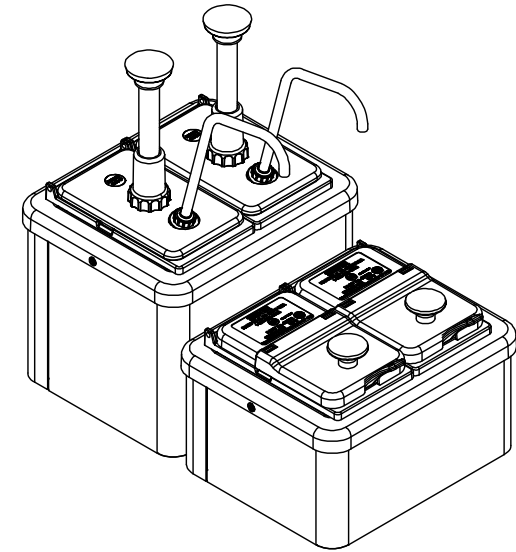

SERVER

Server Products, Inc.
3601 Pleasant Hill Road PO Box 98
Richfield WI 53076 USA
Direct | 262.628.5600 Toll Free | 800.558.8722
www.server-products.com

Model Name

MB-2 COMBO(COMPACT SERVING STATION)

Model Number

87576

Dwg. Date
05/09/13

PART	QTY	DESCRIPTION
85156	2	SPOON, 1/2 OZ
87202	2	JAR, 1/9 SIZE, 3.50" DEEP
87203	2	JAR, 1/9 SIZE, 6" DEEP
87253	2	LID ASSEMBLY, PLASTIC, 1/9 SIZE
87300-100	1	CONDIMENT PUMP CP-1/9, RED
87300-200	1	CONDIMENT PUMP CP-1/9, YELLOW
87450	1	MINI BAR 2 JAR
87570	1	MINI BAR 2 JAR, SHORT