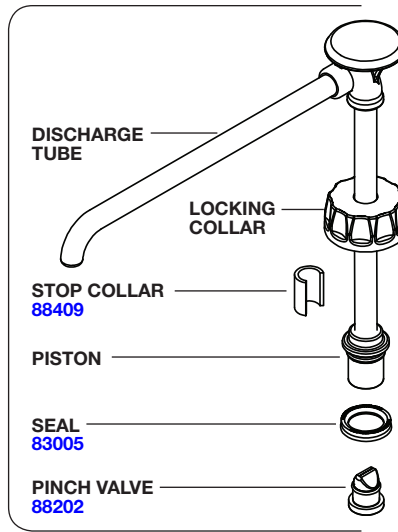

S E R V E R

Server Products Inc.
3601 Pleasant Hill Road
Richfield, WI 53076 USA

262.628.5600 | 800.558.8722

SPSALES@SERVER-PRODUCTS.COM

87491

BP-1, 38mm Extended, 10" deep

Complete View
for Reference

**HEAD
ASSEMBLY
87492**

PUMP DELIVERS
1 OZ PORTIONS

**CYLINDER
ASSEMBLY
88496**