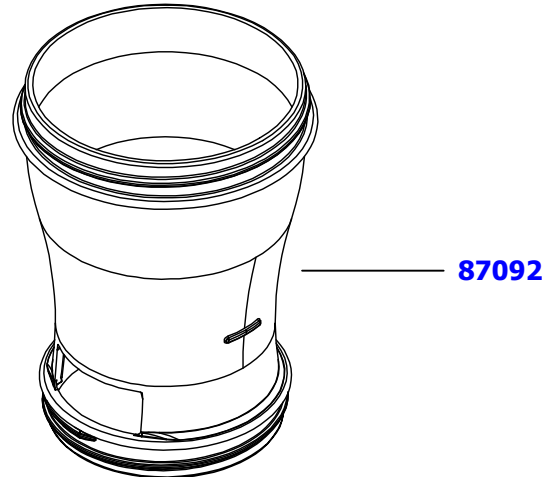

SERVER

Server Products, Inc.
 3601 Pleasant Hill Road PO Box 98
 Richfield WI 53076 USA
 Direct | 262.628.5600 Toll Free | 800.558.8722
 www.server-products.com

Model Name

INSEASON, DROP (SWEETENER), 1/CNT

Model Number

87148

Dwg. Date
11/18/13

TRIGGER ASSEMBLY

PART	QTY	DESCRIPTION
87091	1	LID, INS
87092	1	BODY, INS
87095	1	PLATE, CLOSER
87102	1	SPREADER, 4" DIA DROP
87127	1	TRIGGER ASSEMBLY, 1/3 TSP, BLUE
87133	1	TRIGGER ASSEMBLY, 1/3 TSP, PINK
87134	1	TRIGGER ASSEMBLY, 1/3 TSP, YELLOW