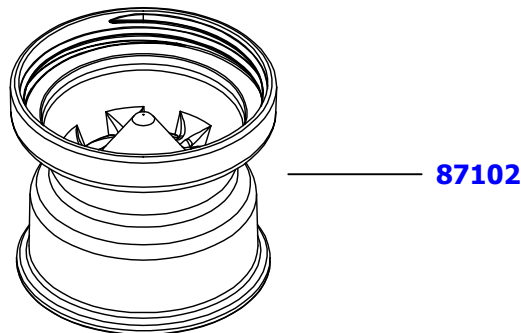

SERVER

Server Products, Inc.
 3601 Pleasant Hill Road PO Box 98
 Richfield WI 53076 USA
 Direct | 262.628.5600 Toll Free | 800.558.8722
 www.server-products.com

Model Name

INSEASON, DROP (SWEETENER), 1/CNT

Model Number

87148

Dwg. Date
11/18/13

TRIGGER ASSEMBLY

PART	QTY	DESCRIPTION
87091	1	LID, INS
87092	1	BODY, INS
87095	1	PLATE, CLOSER
87102	1	SPREADER, 4" DIA DROP
87127	1	TRIGGER ASSEMBLY, 1/3 TSP, BLUE
87133	1	TRIGGER ASSEMBLY, 1/3 TSP, PINK
87134	1	TRIGGER ASSEMBLY, 1/3 TSP, YELLOW