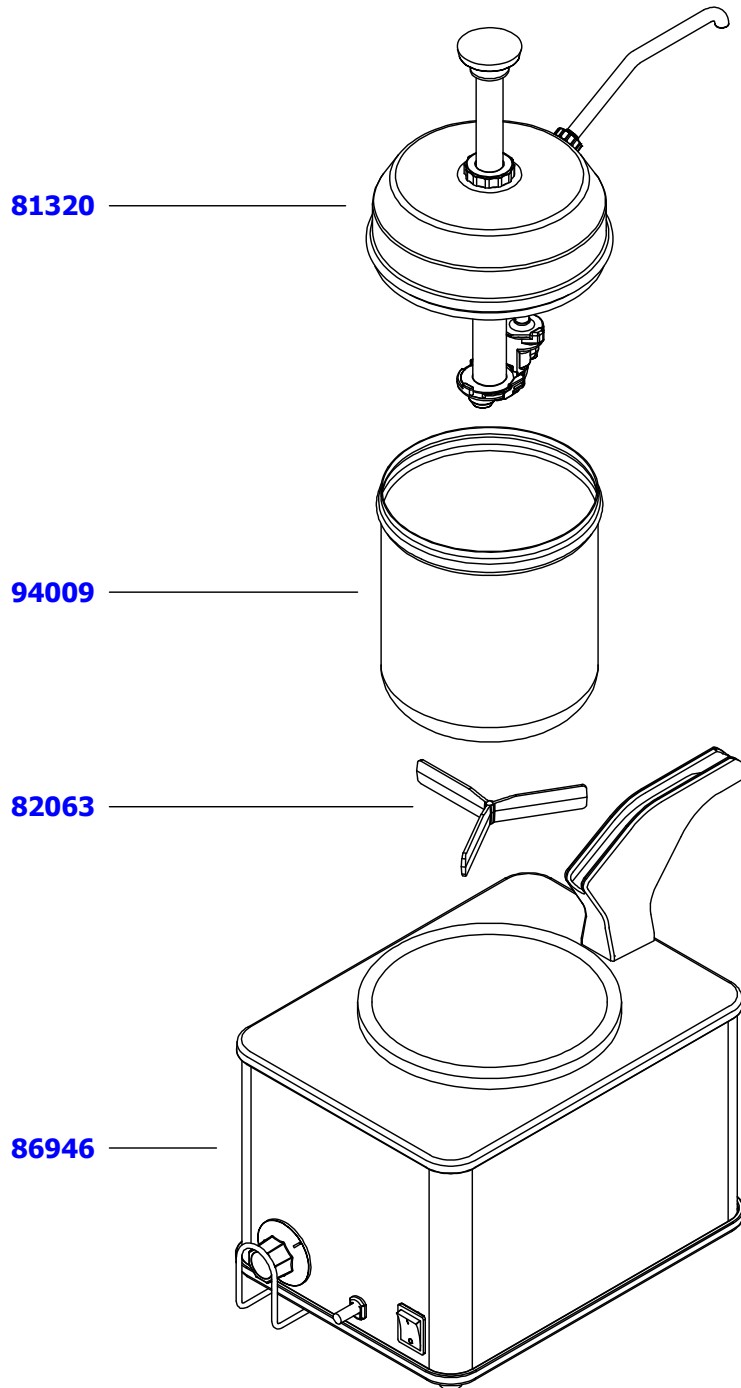

**SERVER**

**Server Products, Inc.**  
3601 Pleasant Hill Road PO Box 98  
Richfield WI 53076 USA  
Direct | 262.628.5600 Toll Free | 800.558.8722  
www.server-products.com

Model Name

**FOOD SERVER SUPREME FSPW-SS (BRAZIL)**

Model Number

**86947**

Dwg. Date  
02/18/14

**FINAL & BASE ONLY TABULATION**

COUNTRY	FINAL	BASE
CONT EURO	80840	80830
AUST	83694	83666
UK	83697	83669
BRAZIL	86947	86946

PART	QTY	DESCRIPTION
81320	1	FOOD SERVER PUMP
82063	1	SPACER
86787	1	DECAL, CHEESE, MAGNETIC
86788	1	DECAL, FUDGE, MAGNETIC
86789	1	DECAL, CARAMEL, MAGNETIC
86946	1	BASE ONLY FOR FSPW-SS (BRAZIL)
94009	1	JAR, STNLS