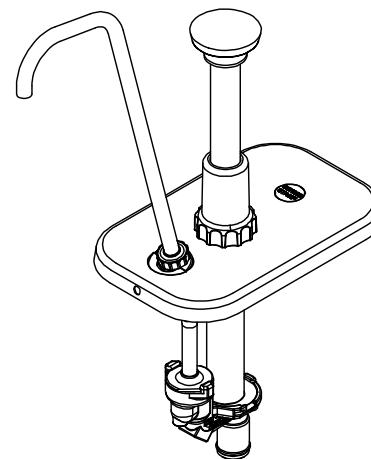

Model Name **CP REMOTE PUMPING, TALL, SHORT CYL**

Model Number **85951**

STAINLESS STEEL PUMP

Dwg. Date  
 05/30/14

PART	QTY	DESCRIPTION
05127	1	O-RING, 1", SILICONE
40179	1	LUBRICANT, FOOD EQUIPMENT
82022	3	COLLAR, GAGING-.25 OZ REDUCTION
82027	1	NUT, DISCHARGE TUBE
82049	1	BRUSH, 1 1/4" DIAMETER
82013	1	PISTON
82015	1	WASHER
82016	1	SPRING, 7"
82017	1	TUBE, HEAD
82018	1	INSERT, HEAD
82023-000	1	KNOB-000-BLACK
83412	1	COLLAR, LOCKING
82362	1	CYLINDER ASSEMBLY
82526	1	BRUSH, 21"
83003	1	SEAL ASSEMBLY: SEAL AND O-RING
83431	1	TUBE, DISCHARGE ASSEMBLY
83529	1	COLLAR, GAGING-.125 OZ REDUCTION
85891	1	BODY, VALVE ASSEMBLY, CONNECTOR
85953	1	LID, REMOTE, TALL
88554	1	GASKET, SILICONE