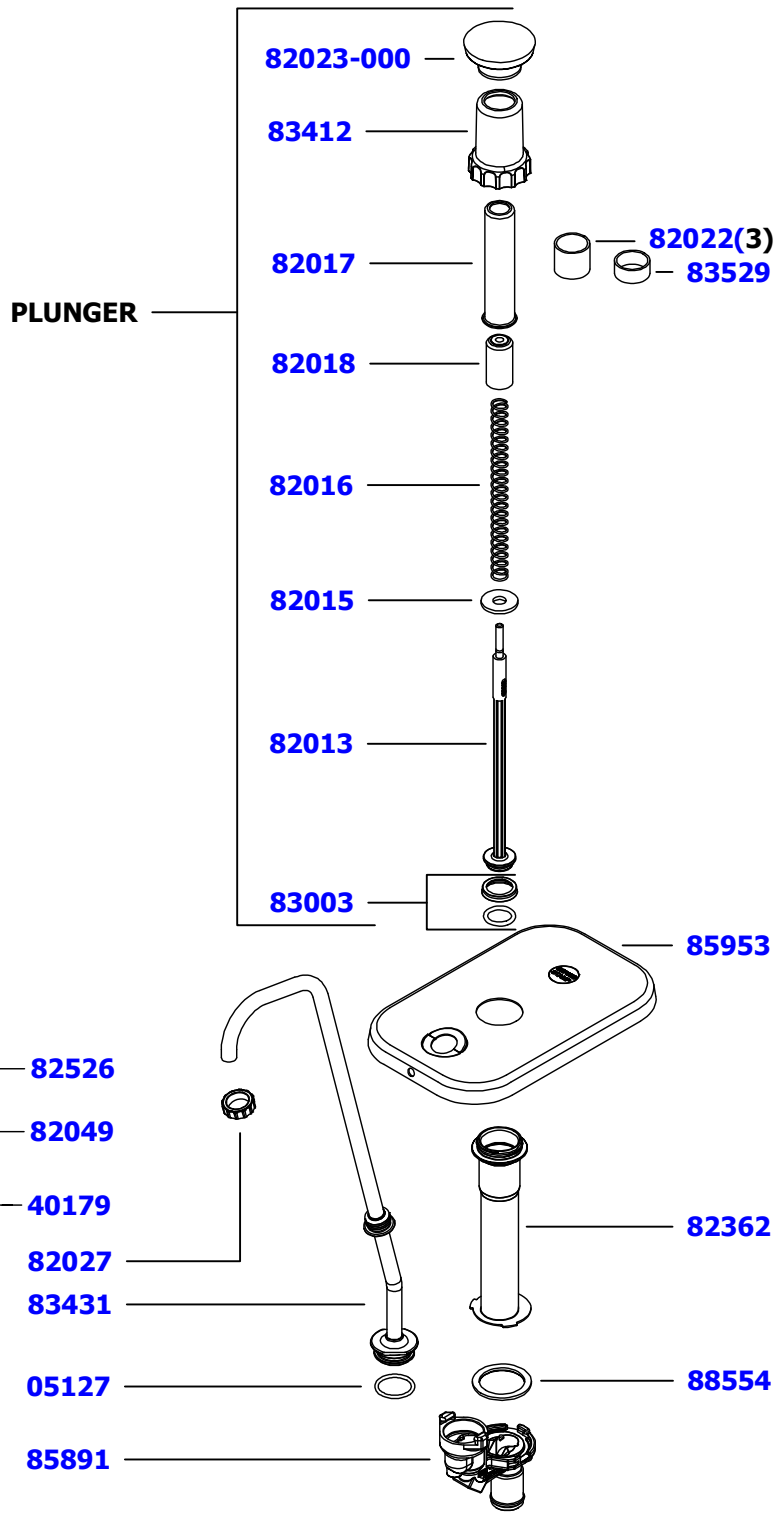

Model Name **CP REMOTE PUMPING, TALL, SHORT CYL**

Model Number **85951**

STAINLESS STEEL PUMP

Dwg. Date  
 05/30/14

PART	QTY	DESCRIPTION
05127	1	O-RING, 1", SILICONE
40179	1	LUBRICANT, FOOD EQUIPMENT
82022	3	COLLAR, GAGING-.25 OZ REDUCTION
82027	1	NUT, DISCHARGE TUBE
82049	1	BRUSH, 1 1/4" DIAMETER
82013	1	PISTON
82015	1	WASHER
82016	1	SPRING, 7"
82017	1	TUBE, HEAD
82018	1	INSERT, HEAD
82023-000	1	KNOB-000-BLACK
83412	1	COLLAR, LOCKING
82362	1	CYLINDER ASSEMBLY
82526	1	BRUSH, 21"
83003	1	SEAL ASSEMBLY: SEAL AND O-RING
83431	1	TUBE, DISCHARGE ASSEMBLY
83529	1	COLLAR, GAGING-.125 OZ REDUCTION
85891	1	BODY, VALVE ASSEMBLY, CONNECTOR
85953	1	LID, REMOTE, TALL
88554	1	GASKET, SILICONE