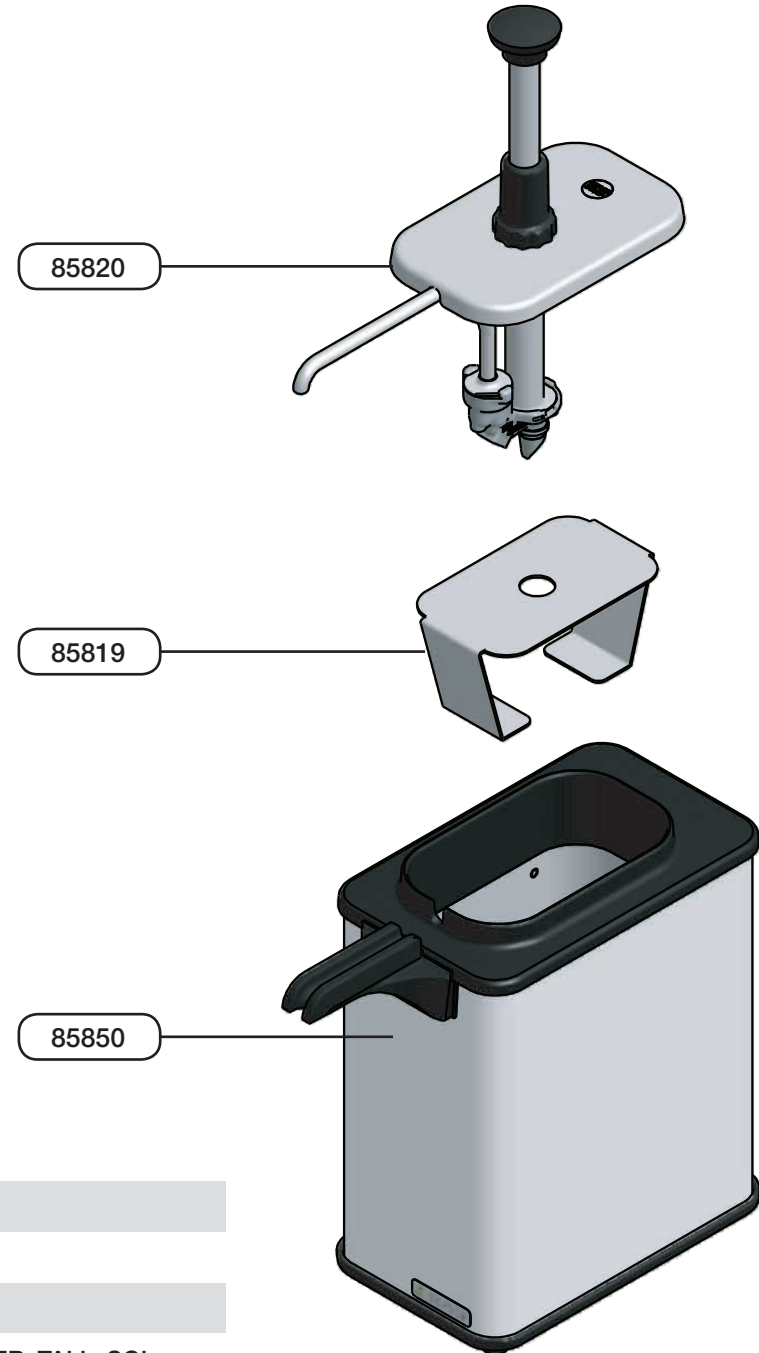

S E R V E R

Server Products Inc.
3601 Pleasant Hill Road
Richfield, WI 53076 USA

262.628.5600 | 800.558.8722

SPSALES@SERVER-PRODUCTS.COM

85790

EZ Topper Tall, Single, Adjustable Thermostat

*Complete View
for Reference*

PART	QTY	DESCRIPTION
85820	1	FOUNTAIN PUMP EZT
85819	1	SUPPORT, POUCH
85850	1	BASE ONLY FOR EZ TOPPER, TALL, SGL