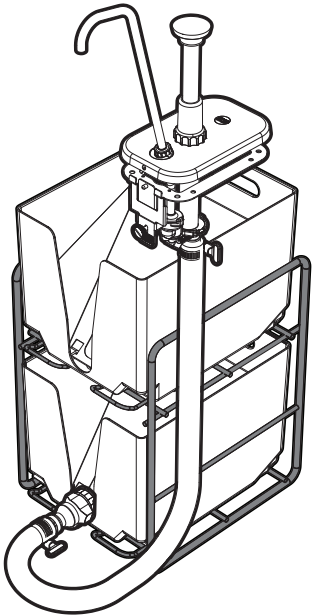

SERVER

Server Products Inc.
3601 Pleasant Hill Road
Richfield, WI 53076 USA

262.628.5600 | 800.558.8722

SPSALES@SERVER-PRODUCTS.COM

85784

**Remote
Dispensing,
TWIN POUCH SYSTEM**

Complete
View for
Reference