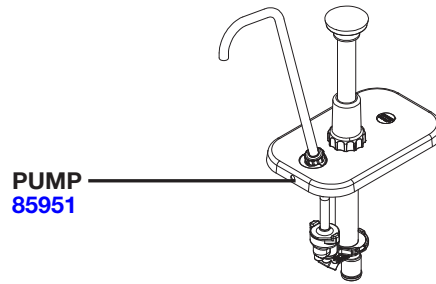

**PUMP
85951**

**MOUNTING
BRACKET
85791**

**HOSE ASSEMBLY
85758**

**36" HOSE
85255**

**TURN-KEY
CLAMPS (2)
85877**

**COUPLING
85753**

**DISPENSING CAPS (2)
85754**

**16MM ADAPTERS (2)
85264**

**52" BRUSH
85206**

**(2) EVACUATION
PLATES
07814**

**(2) TORSION
SPRINGS
07813**

**(2) POUCH
SUPPORTS
07811**

**WIRESWISS RACK
88643**