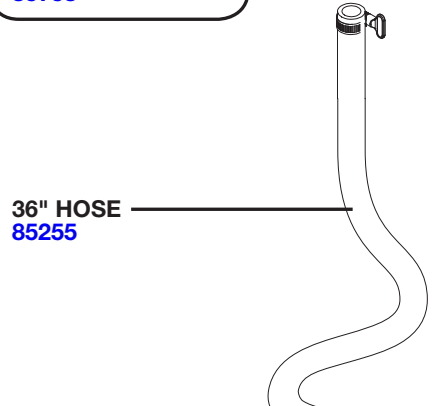

SERVER

Server Products Inc.
3601 Pleasant Hill Road
Richfield, WI 53076 USA

262.628.5600 | 800.558.8722

SPSALES@SERVER-PRODUCTS.COM

85784

**Remote
Dispensing,
TWIN POUCH SYSTEM**

Complete
View for
Reference

**PUMP
85951**

**MOUNTING
BRACKET
85791**

**HOSE ASSEMBLY
85758**

**36" HOSE
85255**

**TURN-KEY
CLAMPS (2)
85877**

**COUPLING
85753**

**DISPENSING CAPS (2)
85754**

**16MM ADAPTERS (2)
85264**

**52" BRUSH
85206**

**(2) EVACUATION
PLATES
07814**

**(2) TORSION
SPRINGS
07813**

**(2) POUCH
SUPPORTS
07811**

**WIRESWISS RACK
88643**