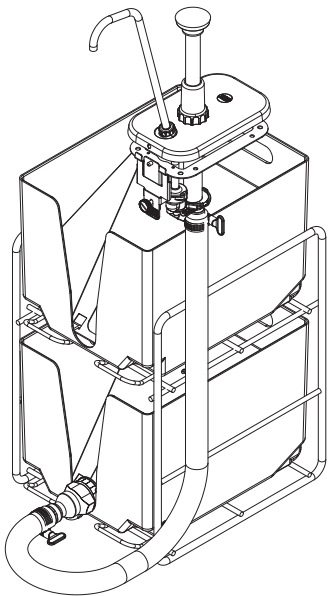

SERVER

Server Products Inc.
3601 Pleasant Hill Road
Richfield, WI 53076 USA

262.628.5600 | 800.558.8722

SPSALES@SERVER-PRODUCTS.COM

85751

Remote System Shake Shack

Complete View of Unit
for Reference

PART	QTY	DESCRIPTION
85951	1	CP REMOTE PUMPING, TALL, SHORT CYL
85791	1	REMOTE BRACKET- COUNTERTOP
85758	1	HOSE ASSEMBLY, 36"
07811	2	SUPPORT, POUCH 3 GAL
07814	2	PLATE, EVACUATION
07813	2	SPRING, TORSION
88643	1	WIRESWEEPER, 3 GAL
82023-117	1	KNOB-117-K
82023-216	1	KNOB-216-M
85206	1	BRUSH, 52"
85754	4	CAP, DISPENSING

HOSE ASSEMBLY CONTAINS:		
85877	2	CLAMP, TURN KEYS
85756	1	HOSE, 36"
85753	1	BODY, IN-LINE COUPLING
85754	1	CAP, DISPENSING