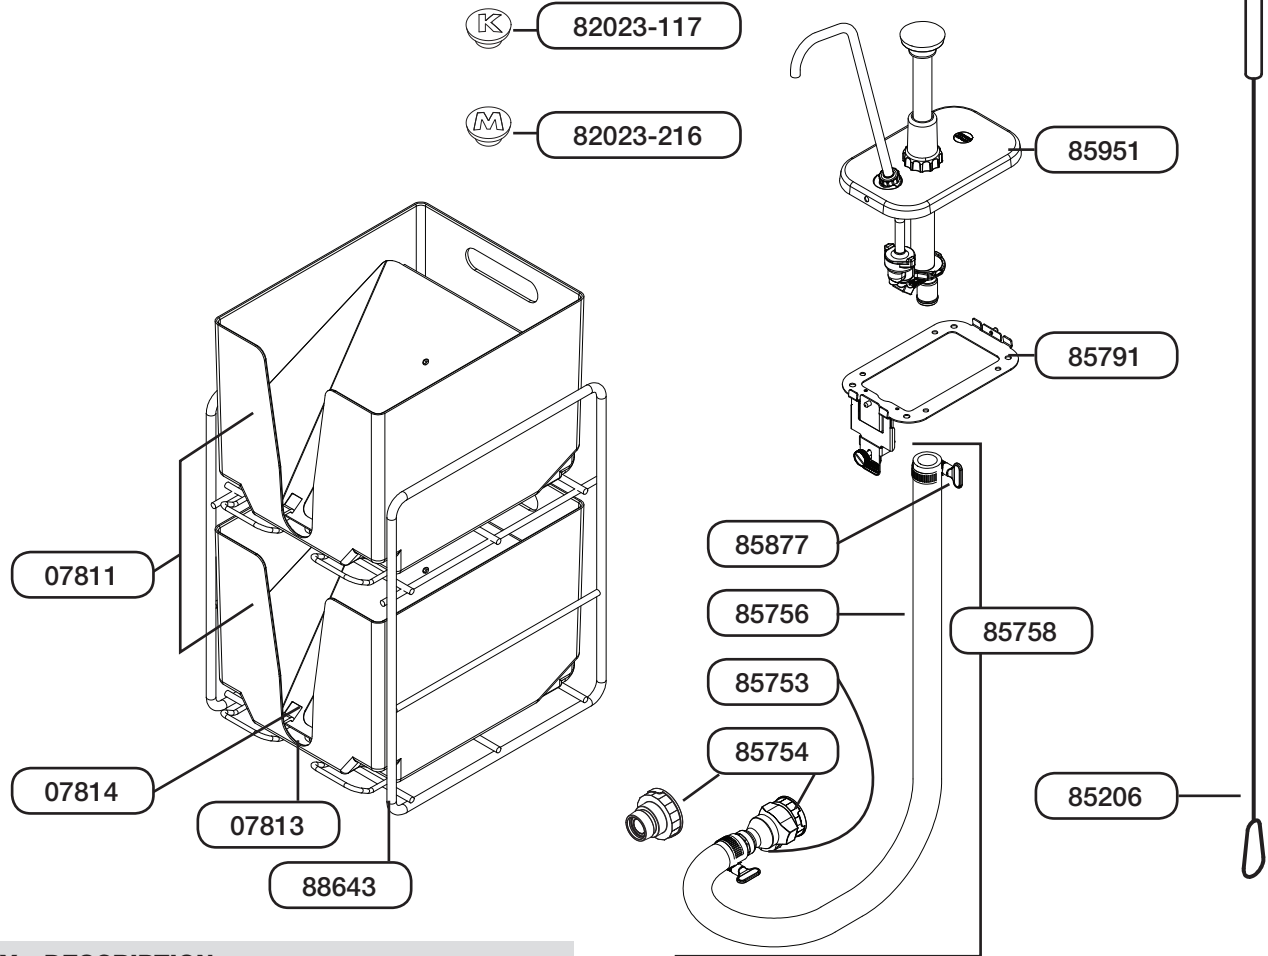

SERVER

Server Products Inc.
3601 Pleasant Hill Road
Richfield, WI 53076 USA

262.628.5600 | 800.558.8722

SPSALES@SERVER-PRODUCTS.COM

85751

Remote System Shake Shack

Complete View of Unit
for Reference

PART	QTY	DESCRIPTION
85951	1	CP REMOTE PUMPING, TALL, SHORT CYL
85791	1	REMOTE BRACKET- COUNTERTOP
85758	1	HOSE ASSEMBLY, 36"
07811	2	SUPPORT, POUCH 3 GAL
07814	2	PLATE, EVACUATION
07813	2	SPRING, TORSION
88643	1	WIRESWEEPER, 3 GAL
82023-117	1	KNOB-117-K
82023-216	1	KNOB-216-M
85206	1	BRUSH, 52"
85754	4	CAP, DISPENSING

HOSE ASSEMBLY CONTAINS:		
85877	2	CLAMP, TURN KEYS
85756	1	HOSE, 36"
85753	1	BODY, IN-LINE COUPLING
85754	1	CAP, DISPENSING