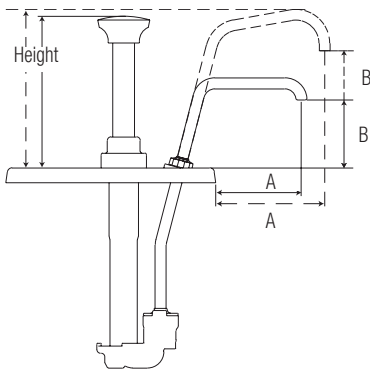

FAST FACTS

- 1 oz or 1 1/4 oz maximum portion; adjustable in 1/8 oz increments
- Fits slim fountain jars, sold separately *(details on p 4)*

APPLICATIONS

- Dispense syrups, sauces, concentrates or other ingredients from a fountain jar with precise portion control
- Models for countertop, drop-in or fountainette applications
- Use interchangeable colored, engraved knobs to identify contents; black is standard *(details on p 4)*

CP-200 Slim, FP-200V Slim, TP-200V Slim & FP-200 Slim

order quantity	dispenses	model/item	application	lid only	pump & lid fit	full portion	dim above jar (H x W x D)	weight	dim a	dim b
<input type="checkbox"/>		CP-200 Slim 85330		83196	1 1/2 qt fountain jar, shallow (1.4L)	1 oz 30 mL	5 1/8" x 3 1/16" x 7 1/8" 13 x 7.8 x 18.1 cm	3 lb 1.4 kg	3 7/8" 9.8 cm	4 1/16" 10.3 cm
<input type="checkbox"/>		FP-200V Slim 85310		83188	1 1/2 qt fountain jar, shallow (1.4L)	1 oz 30 mL	3 1/16" x 3 1/16" x 7 1/8" 7.8 x 7.8 x 18.1 cm	3 lb 1.4 kg	2 7/8" 7.3 cm	2 5/16" 5.9 cm
<input type="checkbox"/>		NEW TP-200V Slim 86770								
<input type="checkbox"/>		FP-200V Slim 85350		83192	1 1/2 qt fountain jar, shallow (1.4L) (slanted)		5 1/8" x 3 1/16" x 7 1/8" 13 x 7.8 x 18.1 cm	3 lb 1.4 kg	2 7/8" 7.3 cm	2 5/16" 5.9 cm

Server's Slim Fountain Jars

High-impact polypropylene fountain jars feature molded-in feet to prevent tipping during filling. Tabs and side slots allow lids to fit securely; front notch allows lid to close over ladle or spoon handle. Fountain jars can be dropped into a countertop cutout, or placed into a topping station or fountainette. Cutout dimensions are 2 13/16" x 7" (7.1 x 17.8 cm) for both shallow and deep jars. For more information on fountain jars, see sheet 02158.