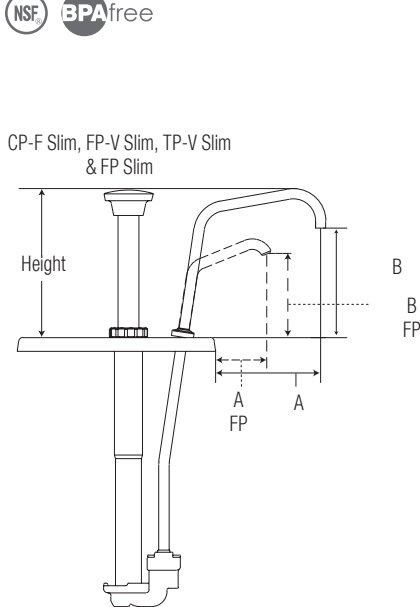

Get out all the good.

Stainless Steel Slim Fountain Jar Pumps—2 qt Models CP-F Slim, FP-V Slim, TP-V Slim, FPV-DI Slim, FP Slim & FP-DI Slim

SPECIFIER STATEMENT

85340 | 85300 | 86780 | 85380 | 85360 | 85370: Server Products stainless steel pumps for 2 qt (1.9 L) fountain jars dispense thin, thick, or thicker craft sauces from a countertop station or slanted fountainette. 1 1/4 oz (37 mL) maximum portion can reduce in 1/8 oz (3.7 mL) increments. NSF listed, clean-in-place certified and BPA Free. Two-year warranty. Ships FOB Richfield, WI 53076.

DISPENSES	THIN fountain syrups • oils • hot sauce
	THICK ketchup • mustard • mayonnaise • bbq
	THICKER tartar sauce • crafted sauces
APP	AMBIENT
	COLD
	HOT

order quantity	dispenses	model/item	application	lid only	pump & lid fit	full portion	dim above jar (H x W x D)	weight	dim a	dim b
☐		CP-F Slim 85340		83195	2 qt fountain jar, deep (1.9L)	1 1/4 oz 37 mL	5 1/8" x 3 1/16" x 7 1/8" 13 x 7.8 x 18.1 cm	3 lb 1.4 kg	3 7/8" 9.8 cm	4 1/16" 10.3 cm
☐		FP-V Slim 85300		83187	2 qt fountain jar, deep (1.9L) (use DI model for drop-in)	1 1/4 oz 37 mL	5 1/8" x 3 1/16" x 7 1/8" 13 x 7.8 x 18.1 cm	3 lb 1.4 kg	2 7/8"	2 9/16"
☐		NEW TP-V Slim 86780							7.3 cm	6.5 cm
☐		FPV-DI Slim 85380		83194			9 1/4" x 3 1/16" x 7 1/8" 23.5 x 7.8 x 18.1 cm		3" 7.6 cm	8 1/2" 21.6 cm
☐		FP Slim 85360		83191	2 qt jar, deep (slanted) (1.9L)	1 1/4 oz 37 mL	5 1/8" x 3 1/16" x 7 1/8" 13 x 7.8 x 18.1 cm	3 lb 1.4 kg	1 7/8" 4.8 cm	3" 7.6 cm
☐		FP-DI Slim 85370		83193	(use DI model for drop-in)		9 5/16" x 3 1/16" x 7 1/8" 23.7 x 7.8 x 18.1 cm		2 1/4" 5.7 cm	8 3/4" 22.2 cm

Dispensers above fit a slim fountain jar, sold separately; available in white, black and orange (featured on p 4).