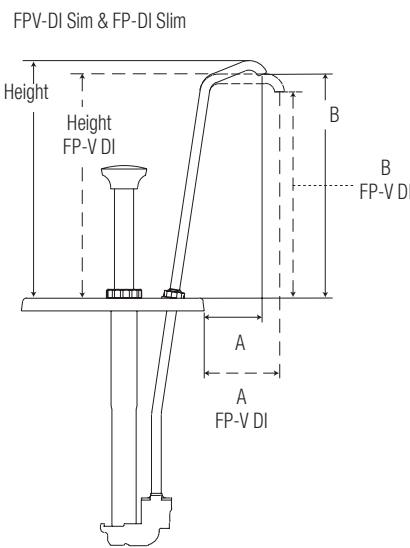

Get out all the good.

Stainless Steel Slim Fountain Jar Pumps—2 qt Models CP-F Slim, FP-V Slim, TP-V Slim, FPV-DI Slim, FP Slim & FP-DI Slim

SPECIFIER STATEMENT

85340 | 85300 | 86780 | 85380 | 85360 | 85370: Server Products stainless steel pumps for 2 qt (1.9 L) fountain jars dispense thin, thick, or thicker craft sauces from a countertop station or slanted fountainette. 1 1/4 oz (37 mL) maximum portion can reduce in 1/8 oz (3.7 mL) increments. NSF listed, clean-in-place certified and BPA Free. Two-year warranty. Ships FOB Richfield, WI 53076.

DISPENSES	THIN fountain syrups • oils • hot sauce
	THICK ketchup • mustard • mayonnaise • bbq
	THICKER tartar sauce • crafted sauces
APP	AMBIENT
	COLD
	HOT

order quantity	dispenses	model/item	application	lid only	pump & lid fit	full portion	dim above jar (H x W x D)	weight	dim a	dim b
☐		CP-F Slim 85340		83195	2 qt fountain jar, deep (1.9L)	1 1/4 oz 37 mL	5 1/8" x 3 1/16" x 7 1/8" 13 x 7.8 x 18.1 cm	3 lb 1.4 kg	3 7/8" 9.8 cm	4 1/16" 10.3 cm
☐		FP-V Slim 85300		83187	2 qt fountain jar, deep (1.9L) (use DI model for drop-in)	1 1/4 oz 37 mL	5 1/8" x 3 1/16" x 7 1/8" 13 x 7.8 x 18.1 cm	3 lb 1.4 kg	2 7/8"	2 9/16"
☐		NEW TP-V Slim 86780							7.3 cm	6.5 cm
☐		FPV-DI Slim 85380		83194			9 1/4" x 3 1/16" x 7 1/8" 23.5 x 7.8 x 18.1 cm		3" 7.6 cm	8 1/2" 21.6 cm
☐		FP Slim 85360		83191	2 qt jar, deep (slanted) (1.9L)	1 1/4 oz 37 mL	5 1/8" x 3 1/16" x 7 1/8" 13 x 7.8 x 18.1 cm	3 lb 1.4 kg	1 7/8" 4.8 cm	3" 7.6 cm
☐		FP-DI Slim 85370		83193	(use DI model for drop-in)		9 5/16" x 3 1/16" x 7 1/8" 23.7 x 7.8 x 18.1 cm		2 1/4" 5.7 cm	8 3/4" 22.2 cm

Dispensers above fit a slim fountain jar, sold separately; available in white, black and orange (featured on p 4).