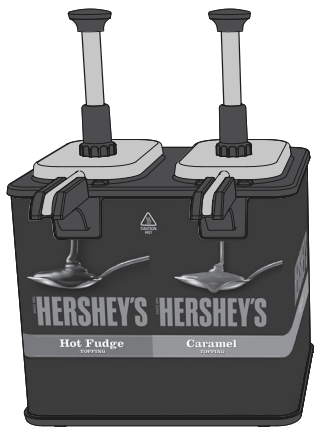

SERVER

Server Products Inc.
3601 Pleasant Hill Road
Richfield, WI 53076 USA

262.628.5600 | 800.558.8722

SPSALES@SERVER-PRODUCTS.COM

84969

EZ-Topper™
Tall, Twin

HERSHEY'S
HOT FUDGE & CARAMEL

Complete View
for Reference

EZ-TOPPER
PUMP (2)
85820

POUCH
SUPPORT (2)
85819

WARMER
BASE
84968

includes
Hershey's
Hot Fudge
& Caramel decal

FOOT
07429

DETAIL OF
PUMP 85820

GAGING COLLARS:
.25 OZ REDUCTION
82022

0.125 OZ REDUCTION
83529