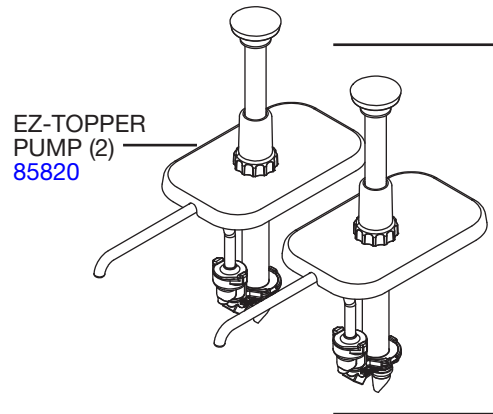

SERVER

Server Products Inc.
3601 Pleasant Hill Road
Richfield, WI 53076 USA

262.628.5600 | 800.558.8722

SPSALES@SERVER-PRODUCTS.COM

84969

EZ-Topper™
Tall, Twin

HERSHEY'S
HOT FUDGE & CARAMEL

Complete View
for Reference

EZ-TOPPER
PUMP (2)
85820

POUCH
SUPPORT (2)
85819

WARMER
BASE
84968

includes
Hershey's
Hot Fudge
& Caramel decal

FOOT
07429

DETAIL OF
PUMP 85820

GAGING COLLARS:
.25 OZ REDUCTION
82022

0.125 OZ REDUCTION
83529

FOOD
EQUIPMENT
LUBRICANT
40179

11" BRUSH
82049

21" BRUSH
82526

- KNOB 82023
- LOCKING COLLAR 83412
- HEAD TUBE 82017
- HEAD INSERT 82018
- SPRING 82016
- WASHER 82015
- PISTON 82013
- SEAL ASSEMBLY 83003
- LID 85829
- CYLINDER ASSEMBLY 82362
- DISCHARGE TUBE ASSEMBLY 85827
- GASKET 88554
- O-RING 05127
- CONNECTOR VALVE BODY 82635