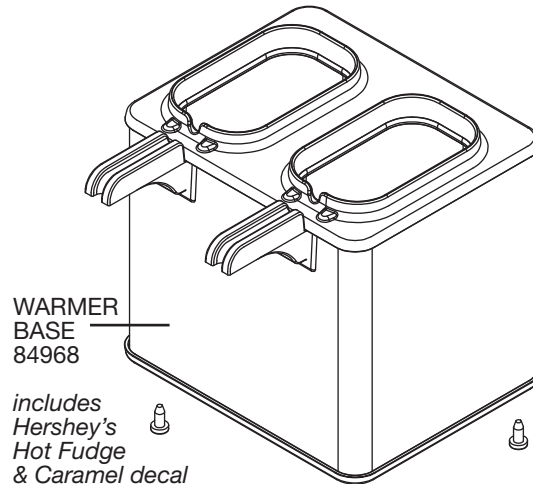

SERVER

Server Products Inc.
3601 Pleasant Hill Road
Richfield, WI 53076 USA

262.628.5600 | 800.558.8722

SPSALES@SERVER-PRODUCTS.COM

84969

EZ-Topper™
Tall, Twin

HERSHEY'S
HOT FUDGE & CARAMEL

Complete View
for Reference

EZ-TOPPER
PUMP (2)
85820

POUCH
SUPPORT (2)
85819

WARMER
BASE
84968

includes
Hershey's
Hot Fudge
& Caramel decal

FOOT
07429

DETAIL OF
PUMP 85820

GAGING COLLARS:
.25 OZ REDUCTION
82022

0.125 OZ REDUCTION
83529

FOOD
EQUIPMENT
LUBRICANT
40179

11" BRUSH
82049

21" BRUSH
82526

- KNOB 82023
- LOCKING COLLAR 83412
- HEAD TUBE 82017
- HEAD INSERT 82018
- SPRING 82016
- WASHER 82015
- PISTON 82013
- SEAL ASSEMBLY 83003
- LID 85829
- CYLINDER ASSEMBLY 82362
- DISCHARGE TUBE ASSEMBLY 85827
- GASKET 88554
- O-RING 05127
- CONNECTOR VALVE BODY 82635