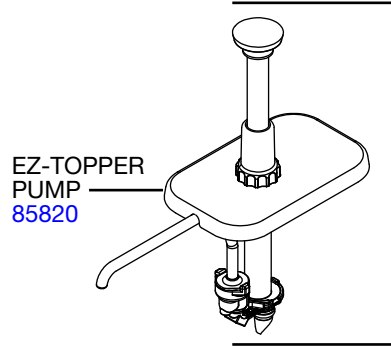

SERVER

Server Products Inc.
3601 Pleasant Hill Road
Richfield, WI 53076 USA

262.628.5600 | 800.558.8722

SPSALES@SERVER-PRODUCTS.COM

84965

EZ-Topper™ Tall, Single

HERSHEY'S CARAMEL

Complete View
for Reference

EZ-TOPPER
PUMP
85820

POUCH
SUPPORT
85819

WARMER
BASE
84964

includes
Hershey's
Caramel
decal

FOOT
07429

DETAIL OF PUMP 85820

GAGING COLLARS:
.25 OZ REDUCTION — 
82022

0.125 OZ REDUCTION — 
83529

FOOD
EQUIPMENT
LUBRICANT
40179

11" BRUSH
82049

21" BRUSH
82526

-  KNOB
82023
-  LOCKING
COLLAR
83412
-  HEAD TUBE
82017
-  HEAD INSERT
82018
-  SPRING
82016
-  WASHER
82015
-  PISTON
82013
-  SEAL ASSEMBLY
83003
-  LID
85829
-  CYLINDER
ASSEMBLY
82362
-  DISCHARGE
TUBE ASSEMBLY
85827
-  GASKET 88554
-  O-RING 05127
-  CONNECTOR
VALVE BODY
82635