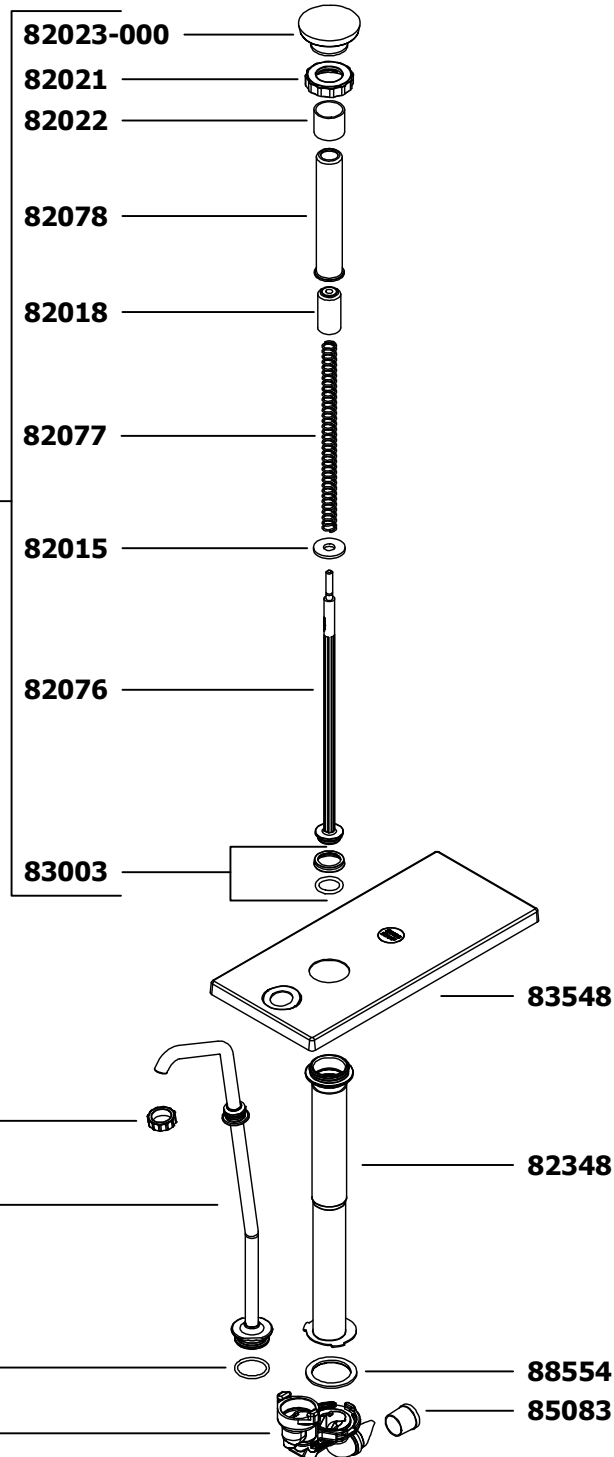

PLUNGER

SERVER

Server Products, Inc.
3601 Pleasant Hill Road PO Box 98
Richfield WI 53076 USA
Direct | 262.628.5600 Toll Free | 800.558.8722
www.server-products.com

Model Name

SYRUP POUCH PUMP, SS

Model Number

83553

Dwg. Date
11/13/13

PART	QTY	DESCRIPTION
05127	1	O-RING, 1"
40179	1	LUBRICANT, FOOD EQUIPMENT
82027	1	NUT, DISCHARGE TUBE
82049	1	BRUSH, 1¼" DIAMETER
82348	1	CYLINDER ASSEMBLY
82526	1	BRUSH, 21"
83003	1	SEAL ASSEMBLY: SEAL AND O-RING
83548	1	LID
83551	1	TUBE, DISCHARGE ASSY, FP, 8.5, 11"
82015	1	WASHER
82018	1	INSERT, HEAD
82023-000	1	KNOB-000-BLACK
82021	1	COLLAR, LOCKING
82078	1	TUBE, HEAD
82076	1	PISTON
82022	1	COLLAR, GAGING-.25 OZ REDUCTION
82077	1	SPRING, 10"
85038	1	BODY, VALVE ASSEMBLY, 90° CONNECTOR
85083	1	CAP, PUMP
88554	1	GASKET, SILICONE