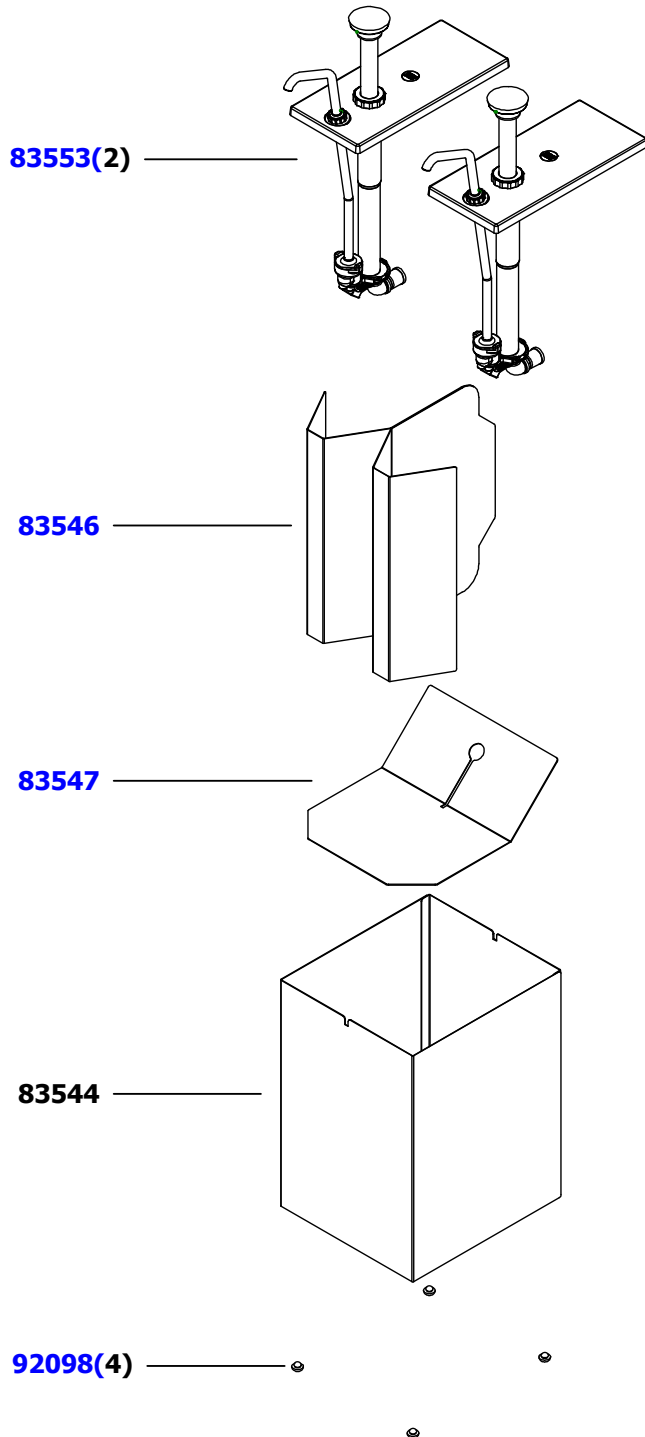

Model Name

FOUNTAIN EXPRESS TWIN, 96 OZ

Model Number

83541

Series
 11A

Dwg. Date
 05/20/14

**FOUNTAIN EXPRESS TWIN,
 96 OZ
 83541**

PART	QTY	DESCRIPTION
83546	1	DIVIDER
83544	1	SHROUD ASSEMBLY
83547	1	RAMP
83553	2	FOUNTAIN PUMP FP, CUL
92098	4	FOOT, RUBBER, BUTTON