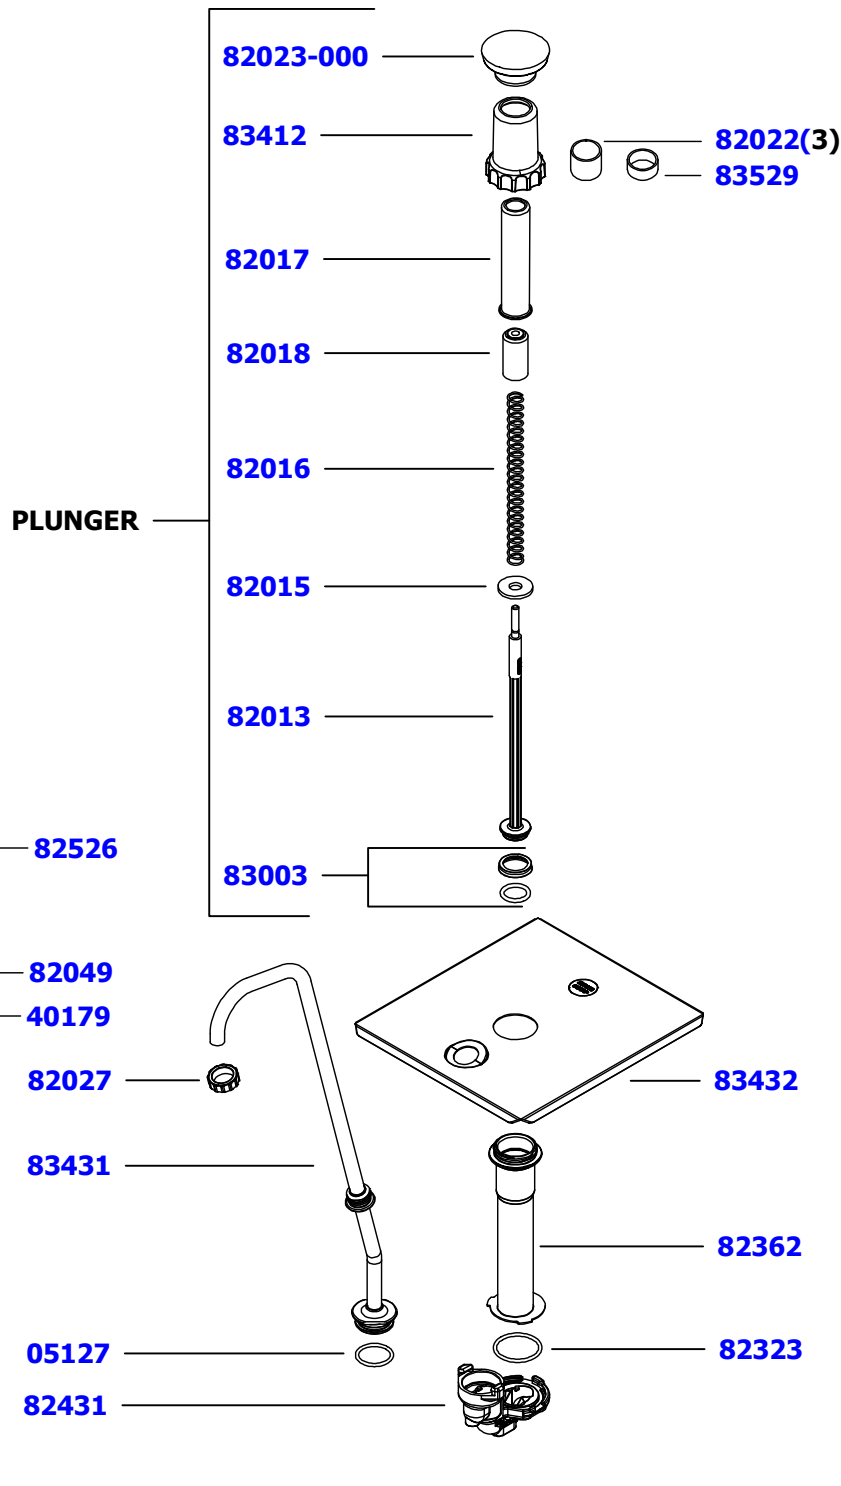

SERVER

Server Products, Inc.
3601 Pleasant Hill Road PO Box 98
Richfield WI 53076 USA
Direct | 262.628.5600 Toll Free | 800.558.8722
www.server-products.com

Model Name

CONDIMENT PUMP CP-1/6, TALL

Model Number

83433

Dwg. Date
04/09/14

PART	QTY	DESCRIPTION
05127	1	O-RING, 1"
40179	1	LUBRICANT, FOOD EQUIPMENT
82022	3	COLLAR, GAGING-.25 OZ REDUCTION
82027	1	NUT, DISCHARGE TUBE
82049	1	BRUSH, 1 1/4" DIAMETER
82057	1	PLUNGER ASSEMBLY CP-1/6
82013	1	PISTON
82015	1	WASHER
82016	1	SPRING, 7"
82017	1	TUBE, HEAD
82018	1	INSERT, HEAD
82023-000	1	KNOB-000-BLACK
83412	1	COLLAR, LOCKING
82323	1	O-RING, 1 5/16"
82362	1	CYLINDER ASSEMBLY
82431	1	KIT, REPL VALVE BODY ASSEMBLY
82526	1	BRUSH, 21"
83003	1	SEAL ASSEMBLY
83431	1	TUBE, DISCHARGE ASSEMBLY
83432	1	LID, CP-1/6 TALL
83529	1	COLLAR, GAGING-.125 OZ REDUCTION