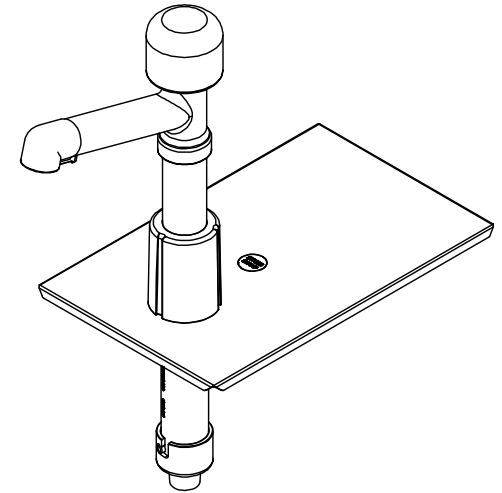


 <b>SERVER</b> <small>Server Products, Inc.          3601 Pleasant Hill Road PO Box 98          Richfield WI 53076 USA          Direct   262.628.5600 Toll Free   800.558.8722          www.server-products.com</small>	Model Name	<b>SOLUTION PUMP PS-1/4</b>
	Model Number	<b>83210</b>

Dwg. Date  
10/23/13

PART	QTY	DESCRIPTION
82049	1	BRUSH, 1 1/4" DIAMETER
82526	1	BRUSH, 21"
85301-600	1	KNOB-600
85302	1	FITTING, DISCHARGE, .256
85303	1	FITTING, DISCHARGE, .156
85304	1	FITTING, DISCHARGE, .394
85305	2	VALVE, BALL
85306	1	CONNECTOR
85308	1	CYLINDER
85309	1	PISTON
85312	1	COLLAR, LOCKING
85313	1	TUBE, DISCHARGE
85314	1	SPRING
85315	1	SEAL
85316	3	COLLAR, GAGING, .580 LG
85331	1	LID, SOLUTION, PS-1/4