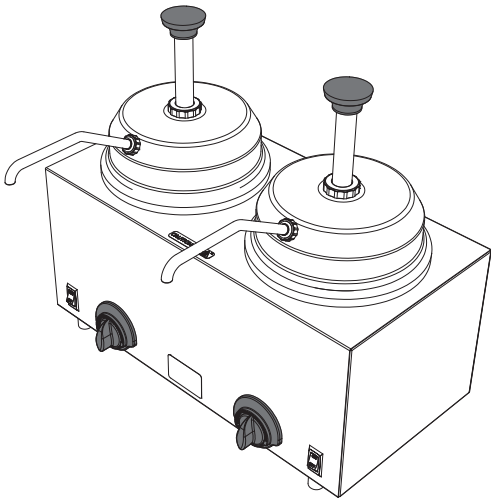

S E R V E R

Server Products Inc.
3601 Pleasant Hill Road
Richfield, WI 53076 USA

262.628.5600 | 800.558.8722

SPSALES@SERVER-PRODUCTS.COM

81230

Twin Fudge Server Twin FSP

*Complete View
for Reference*

PART	QTY	DESCRIPTION
81320	2	FOOD SERVER PUMP
82063	2	SPACER
81210	1	BASE ONLY FOR TWIN FS/FSP