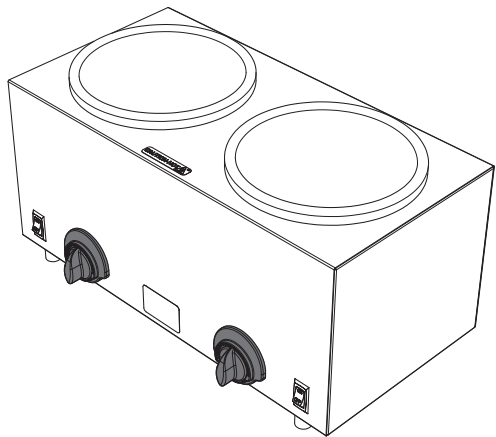

SERVER

Server Products Inc.
3601 Pleasant Hill Road
Richfield, WI 53076 USA

262.628.5600 | 800.558.8722

SPSALES@SERVER-PRODUCTS.COM

81210

Base Only for Twin Fudge Server SERIES 13C

Complete View
for Reference

| PART | QTY | DESCRIPTION |
|-------|-----|----------------------------|
| 81116 | 2 | 4 QT WATER ASSEMBLY VESSEL |
| 81297 | 2 | HEATING ELEMENT |
| 81037 | 2 | THERMAL ASSEMBLY CUT-OUT |
| 11203 | 1 | BUSHING, 5/16 HOLE |
| 81219 | 1 | SHROUD ASSEMBLY |
| 04544 | 2 | SNAP-IN ROCKER SWITCH |
| 81276 | 2 | 21" THERMOSTAT |
| 81296 | 2 | TEMP INDICATOR PLATE |
| 81271 | 2 | THERMOSTAT KNOB |
| 11216 | 1 | CORD ASSEMBLY |
| 11228 | 1 | BUSHING, STRAIN RELIEF |
| 81058 | 4 | FOOT WITH SCREW |
| 81231 | 1 | BOTTOM CLOSER |