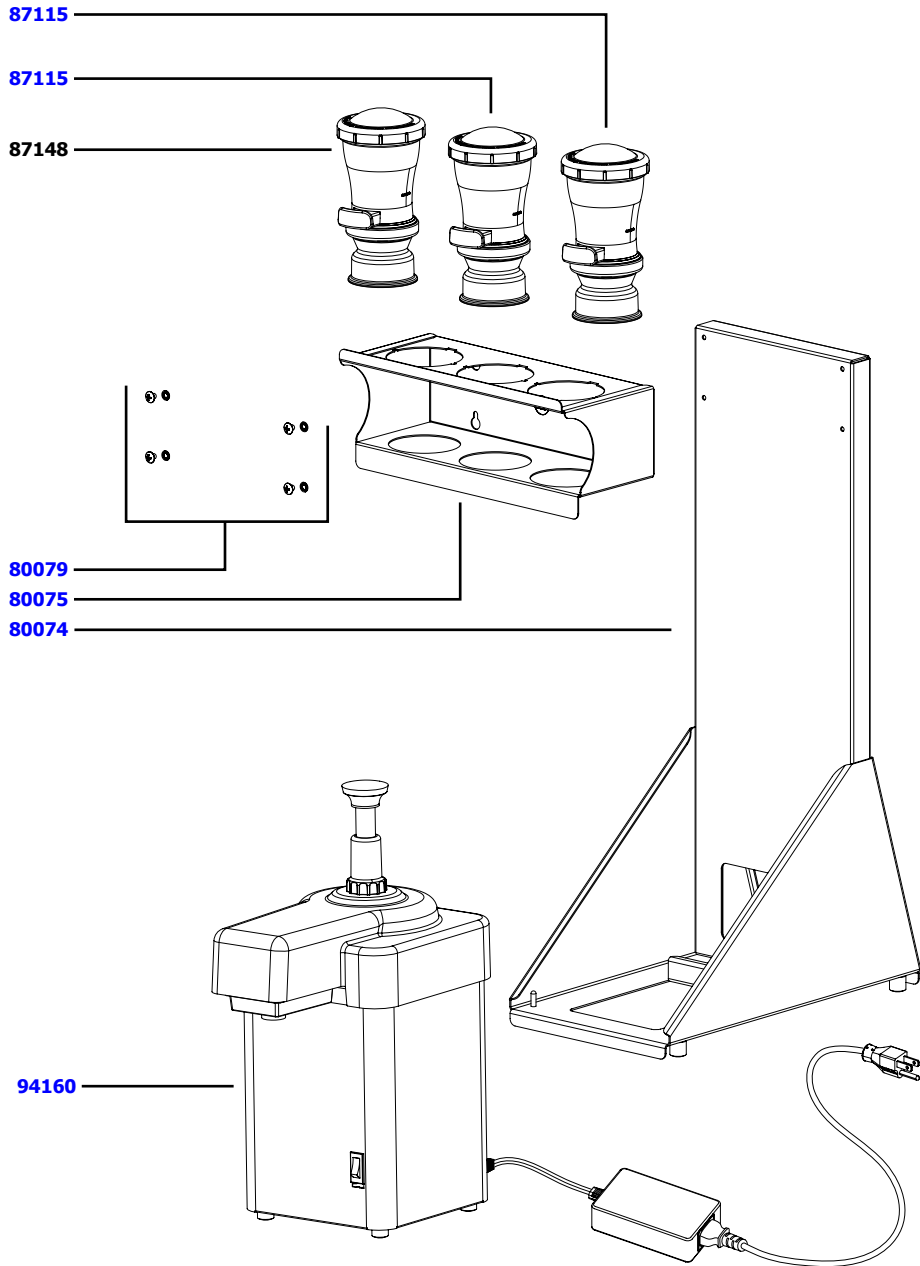

# 81030\_PARTS BREAKDOWN

## KIT 81030

BEVERAGE STATION 5/16 OZ

120V  
 Series 13K

EZ-CREAM™ and INSEASON™

80074	1	STAND ASSEMBLY, BEVERAGE STATION
80079	1	HARDWARE, BEV STATION
80075	1	SHELF, TRIPLE, BEVERAGE STATION
80086	1	DECAL SET (3), SWEET STATION
87115	1	INSEASON, DROP, 1/2 TSP, BAGGED GR
87148	2	INSEASON, DROP (SWEETENER), BAGGED
94160	1	EZ CREAM