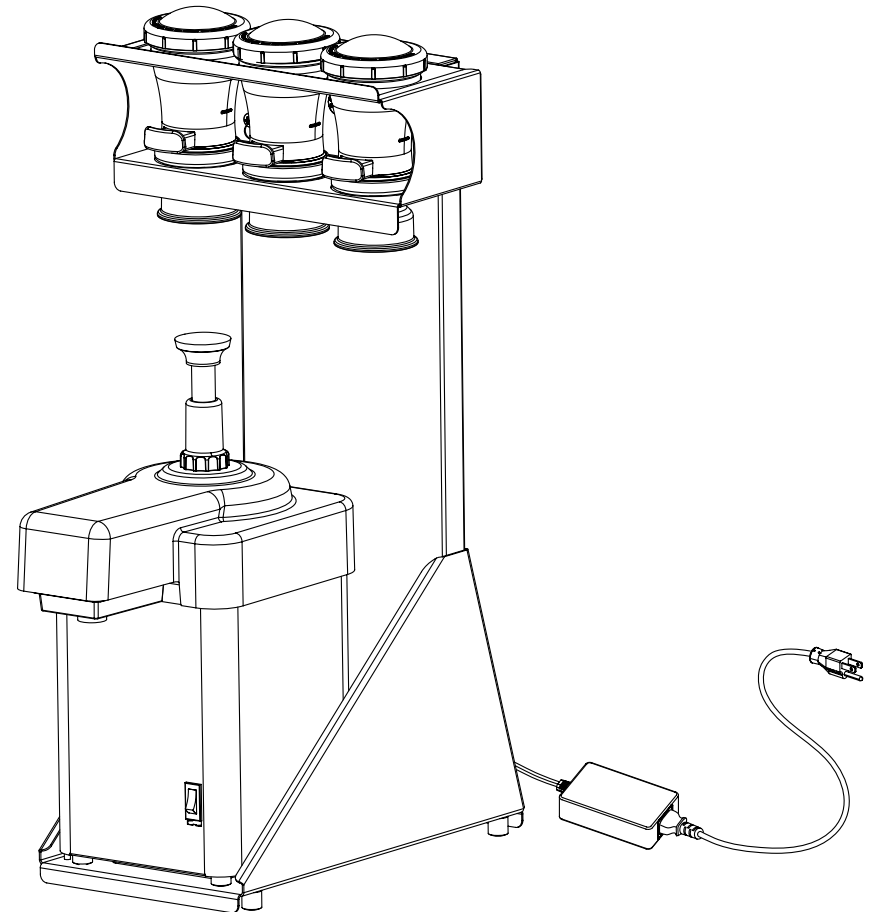

# 81030\_PARTS BREAKDOWN

## KIT 81030

BEVERAGE STATION 5/16 OZ

120V  
 Series 13K

EZ-CREAM™ and INSEASON™

80074	1	STAND ASSEMBLY, BEVERAGE STATION
80079	1	HARDWARE, BEV STATION
80075	1	SHELF, TRIPLE, BEVERAGE STATION
80086	1	DECAL SET (3), SWEET STATION
87115	1	INSEASON, DROP, 1/2 TSP, BAGGED GR
87148	2	INSEASON, DROP (SWEETENER), BAGGED
94160	1	EZ CREAM