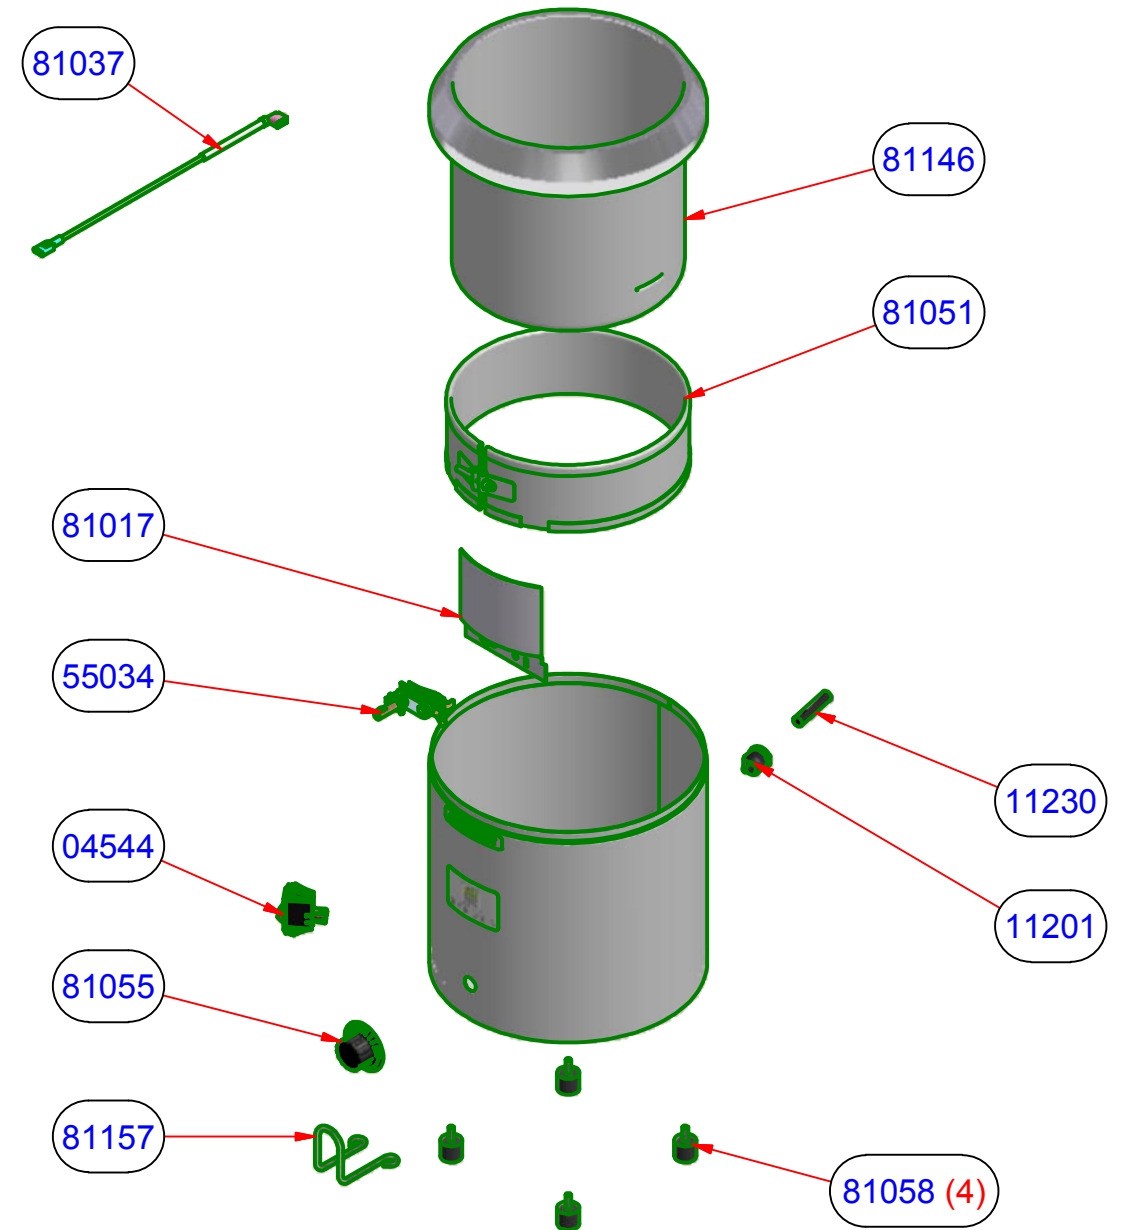

SERIES 12L

SERIES PRIOR TO 12L

APPD BY		MATERIAL:	
CKD BY		TOLERANCES UNLESS OTHERWISE SPECIFIED	#
DRAWN BY	DCK	FRAC ±1/64 DEC .00=±.01 .000=±.005 ANG ±1°	§
DATE	09/16/88	Server Products, Inc RICHFIELD, WI 53076 USA 800-558-8722	
SCALE	FULL	PART NAME	SIZE DWG NO.
		BASE ONLY FOR FS-4	B 80970