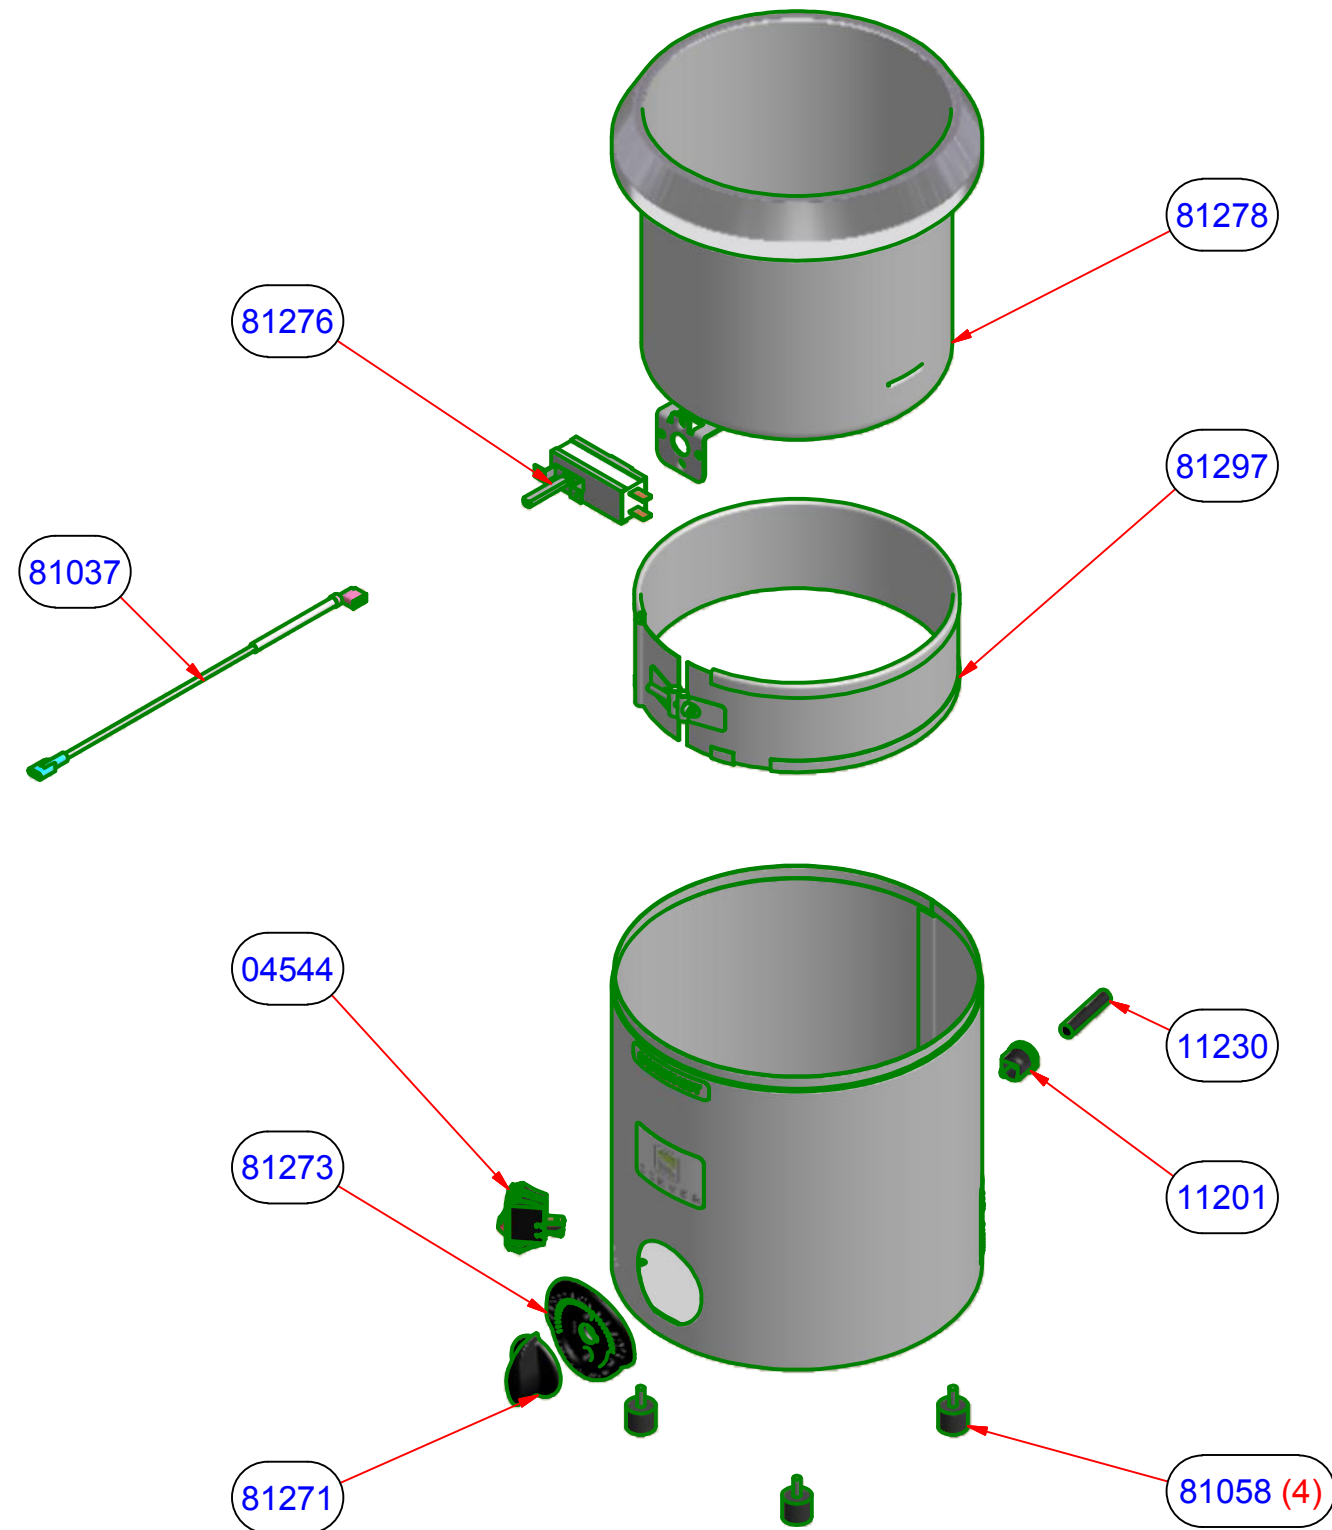

SERIES 12L

SERIES PRIOR TO 12L

APPD BY		MATERIAL:	
CKD BY		TOLERANCES UNLESS OTHERWISE SPECIFIED	#
DRAWN BY	DCK	FRAC ±1/64 DEC .00=±.01 .000=±.005 ANG ±1°	§
DATE	09/16/88	Server Products, Inc RICHFIELD, WI 53076 USA 800-558-8722	
SCALE	FULL	PART NAME	SIZE DWG NO.
		BASE ONLY FOR FS-4	B 80970