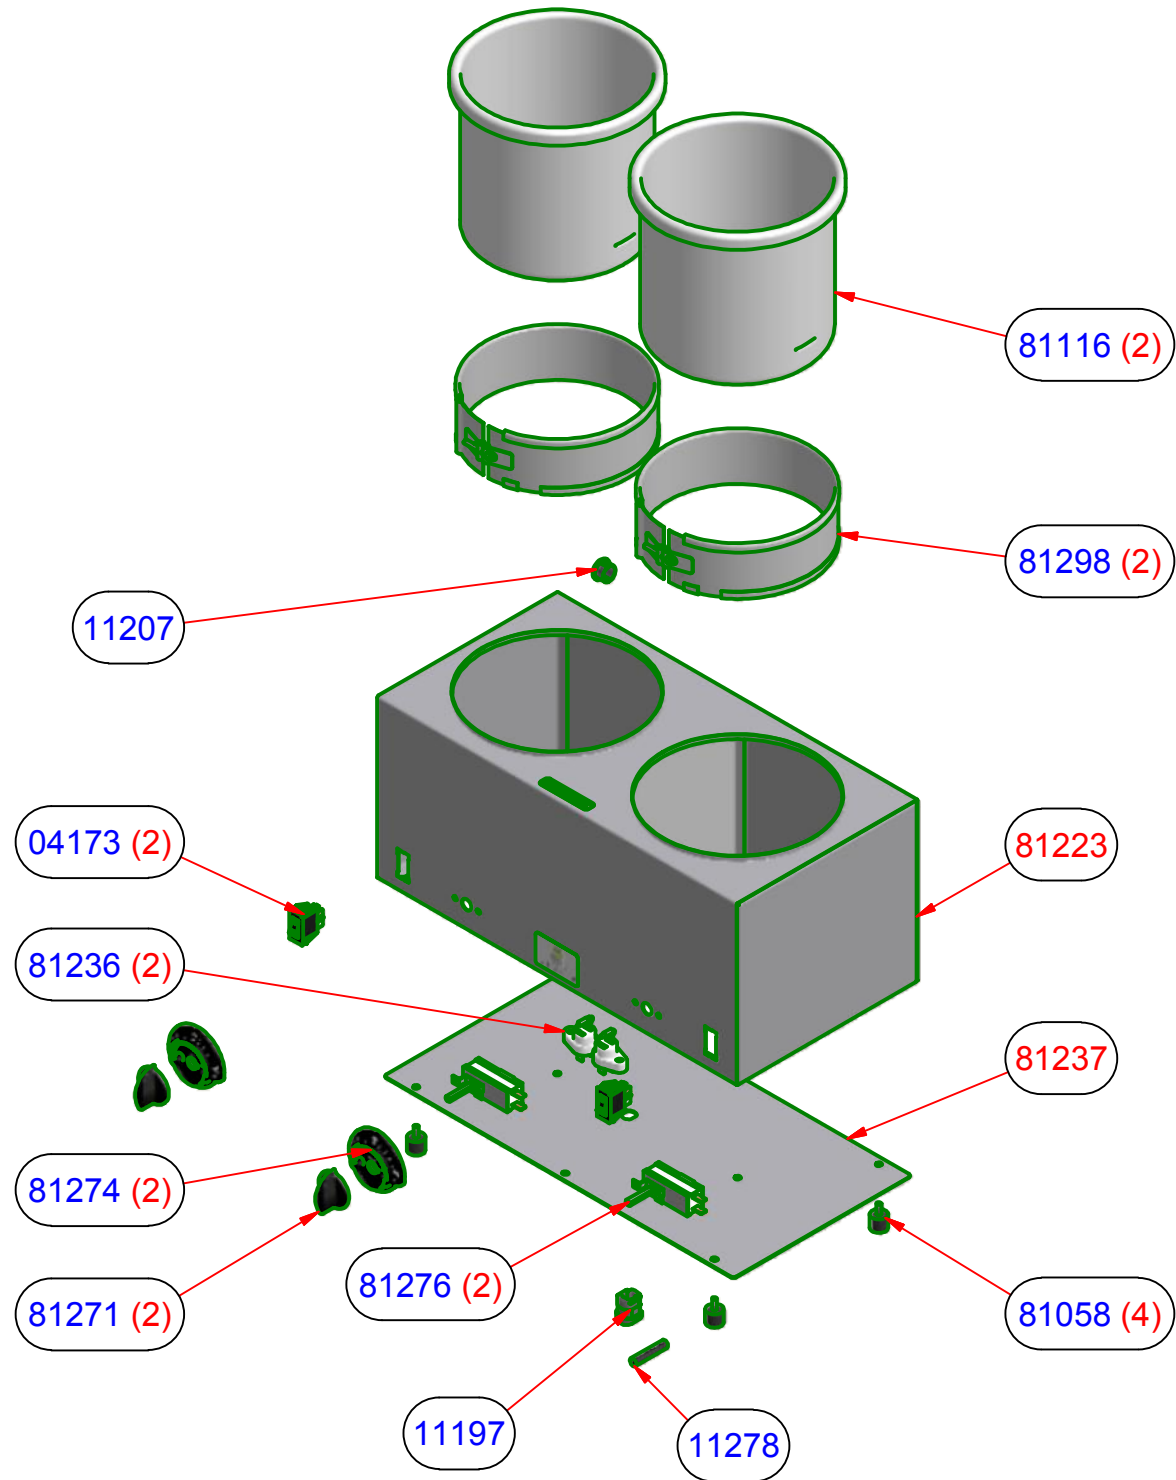

SERIES 13C

SERIES PRIOR TO 13C

APPD BY		MATERIAL:	
CKD BY		TOLERANCES UNLESS OTHERWISE SPECIFIED	#
DRAWN BY	DCK	FRAC ±1/64 DEC .00=±.01 .000=±.005 ANG ±1°	§
DATE	06/10/92	Server Products, Inc RICHFIELD, WI 53076 USA 800-558-8722	
SCALE	FULL	PART NAME	SIZE DWG NO.
		BASE ONLY FOR TWIN FS-4 (230V)	B 80370