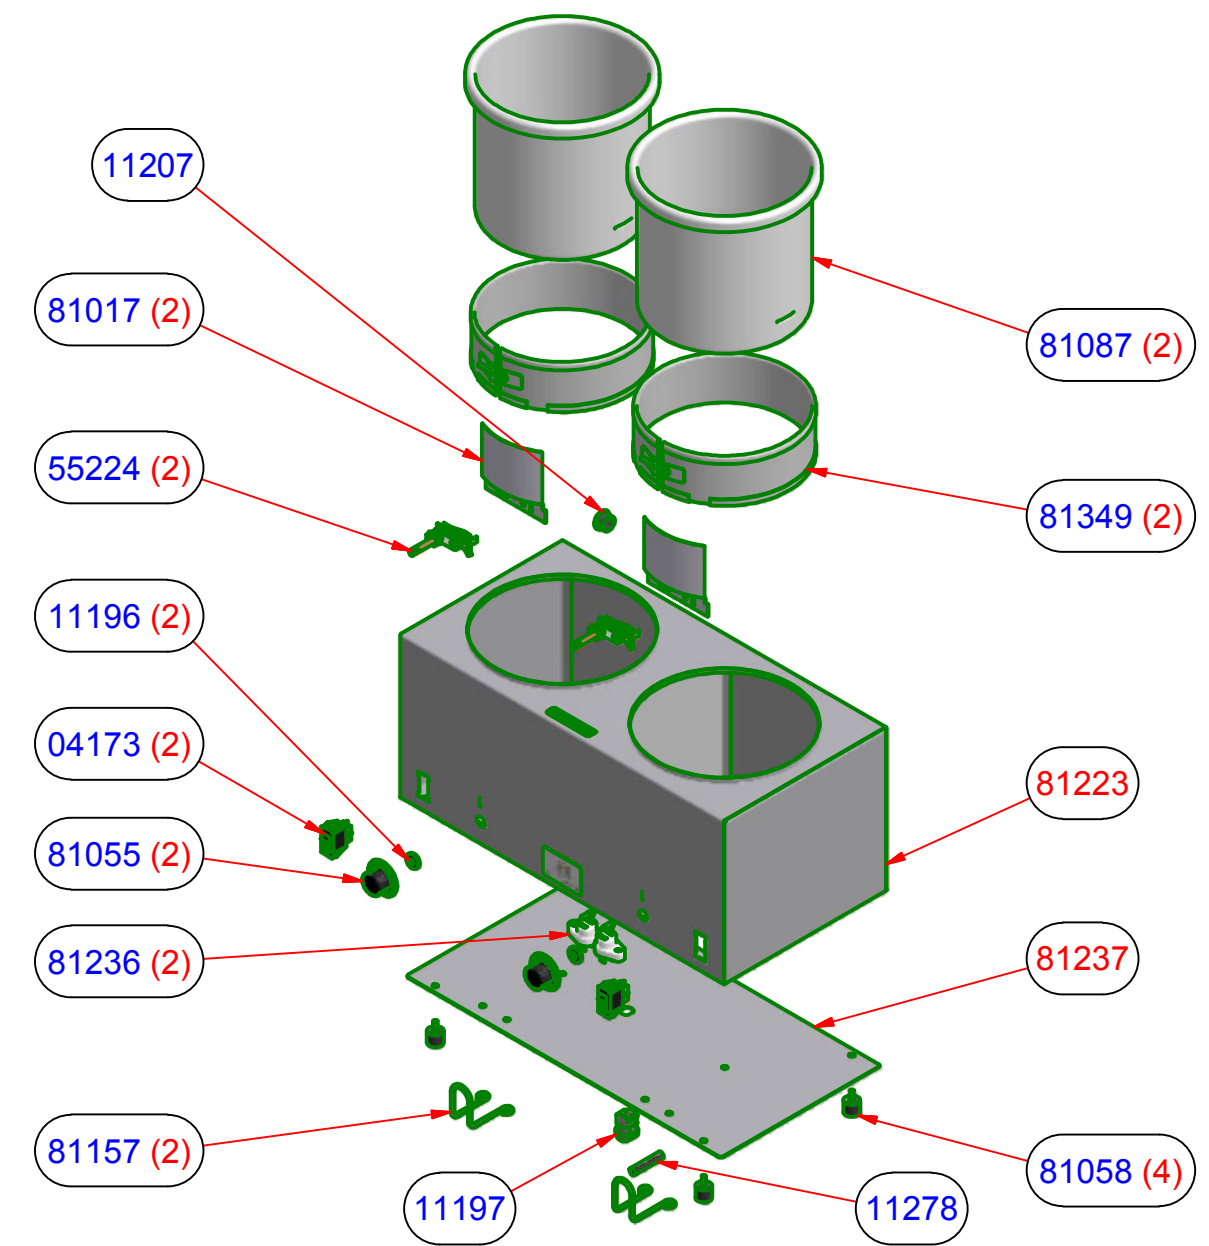

SERIES 13C

SERIES PRIOR TO 13C

APPD BY		MATERIAL:	
CKD BY		TOLERANCES UNLESS OTHERWISE SPECIFIED	#
DRAWN BY	DCK	FRAC ±1/64 DEC .00=±.01 .000=±.005 ANG ±1°	§
DATE	06/10/92	Server Products, Inc RICHFIELD, WI 53076 USA 800-558-8722	
SCALE	FULL	PART NAME	SIZE DWG NO.
		BASE ONLY FOR TWIN FS-4 (230V)	B 80370