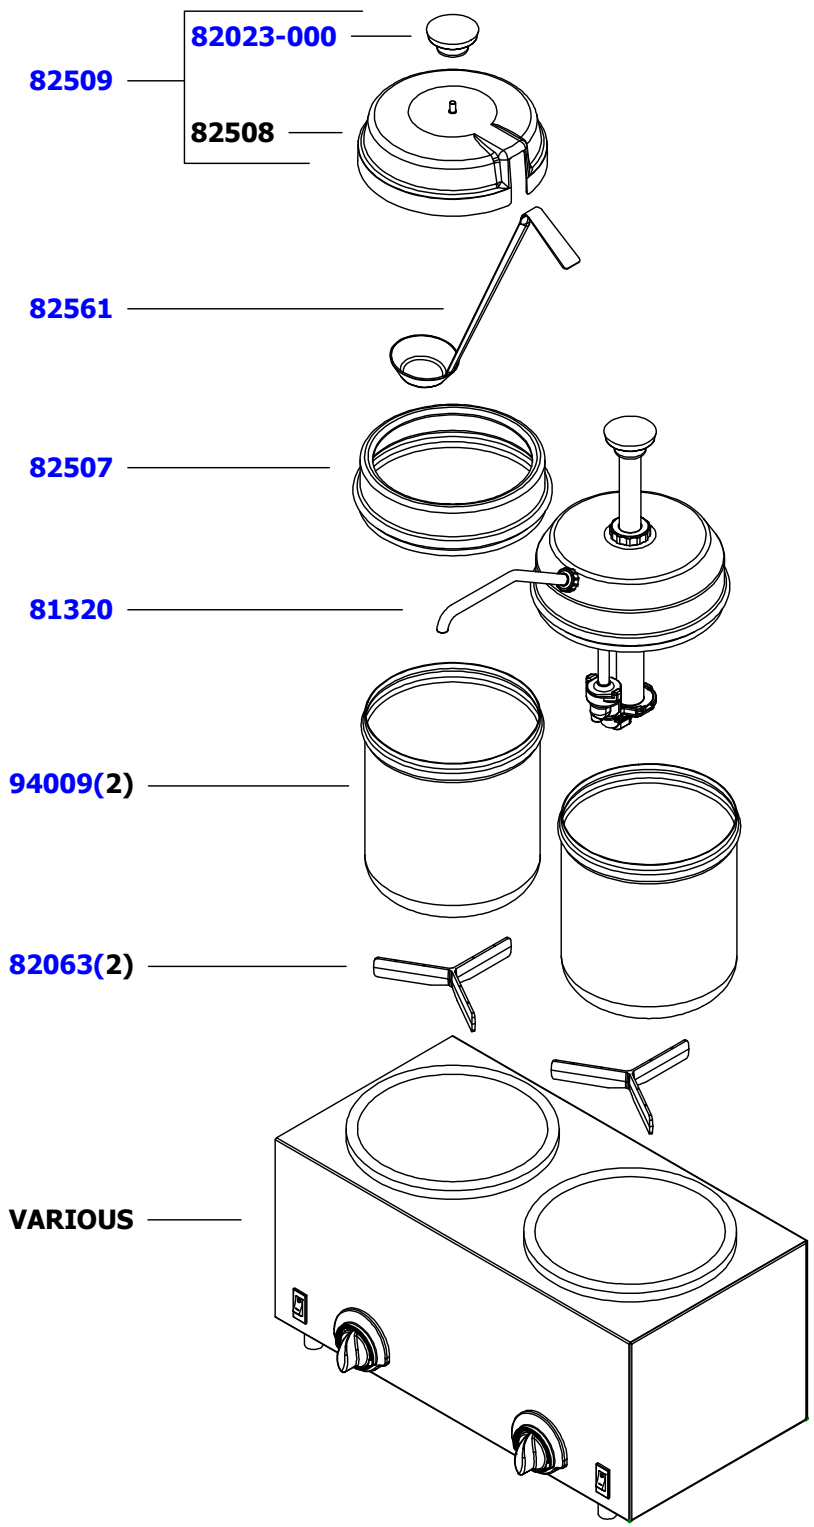

SERVER

Server Products, Inc.
3601 Pleasant Hill Road PO Box 98
Richfield WI 53076 USA
Direct | 262.628.5600 Toll Free | 800.558.8722
www.server-products.com

Model Name	TWIN FUDGE SERVER FS/FSP (230V)
Model Number	80280

Dwg. Date
06/18/13

FINAL & BASE ONLY TABULATION

COUNTRY	FINAL	BASE
CONT EURO	80280	81270
AUST	80850	81430
UK	84950	84830

PART	QTY	DESCRIPTION
81320	1	FOOD SERVER PUMP
82063	2	SPACER
82507	1	ADAPTER
82509	1	LID ASSEMBLY
82023-000	1	KNOB-000-BLACK
82508	1	LID
82561	1	LADLE, 10", 1 OZ
94009	2	JAR, STNLS
VARIOUS	1	BASE ONLY FOR TWIN FS/FSP (SEE CHART)