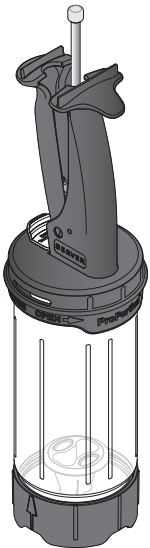

SERVER

Server Products Inc.
3601 Pleasant Hill Road
Richfield, WI 53076 USA

262.628.5600 | 800.558.8722

SPSALES@SERVER-PRODUCTS.COM

100120

Single Tip Pattern

ProPortion™
Dispenser
MODEL: PRO-P

Complete View
for Reference