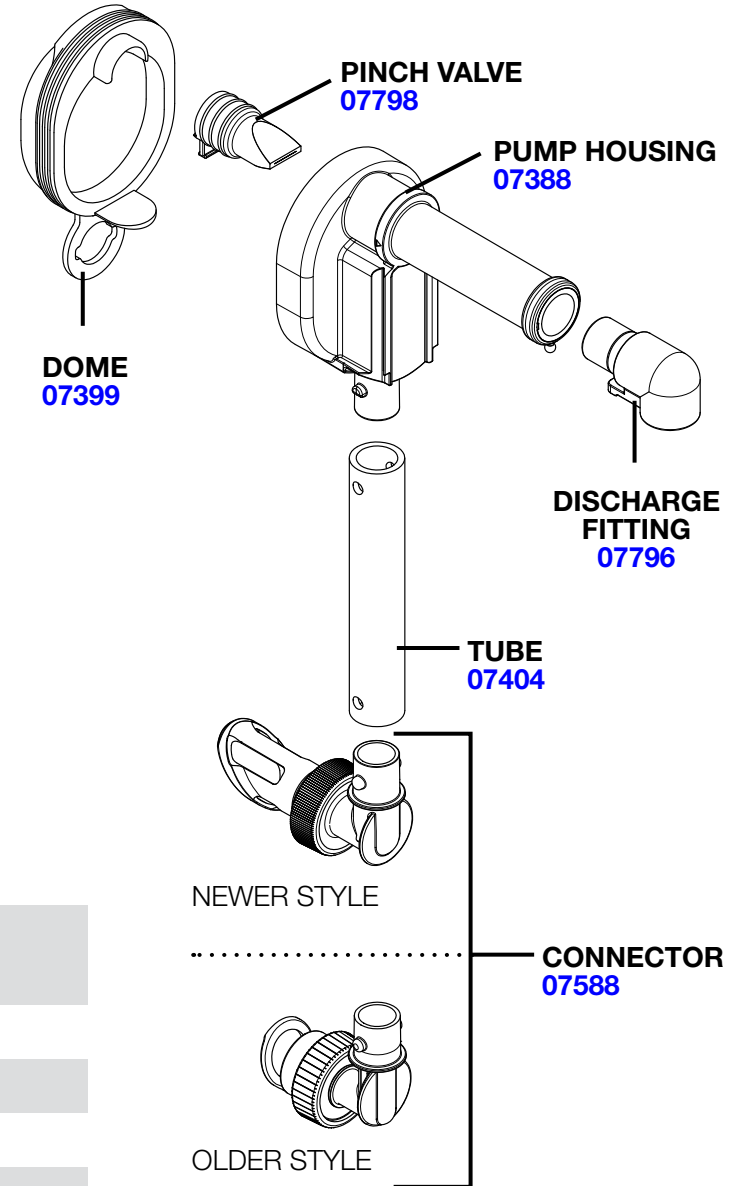

SERVER

Server Products Inc.
3601 Pleasant Hill Road
Richfield, WI 53076 USA

262.628.5600 | 800.558.8722

SPSALES@SERVER-PRODUCTS.COM

07968

Server Express™ Pump

Complete View
for Reference

PART	QTY	DESCRIPTION
07399	1	PUMP DOME, BLUE
07798	1	LARGE PINCH VALVE
07388	1	PUMP HOUSING
07404	1	5" TUBE
07588	1	CONNECTOR, 38MM, LB
07796	1	DISCHARGE FITTING, .256 MED.