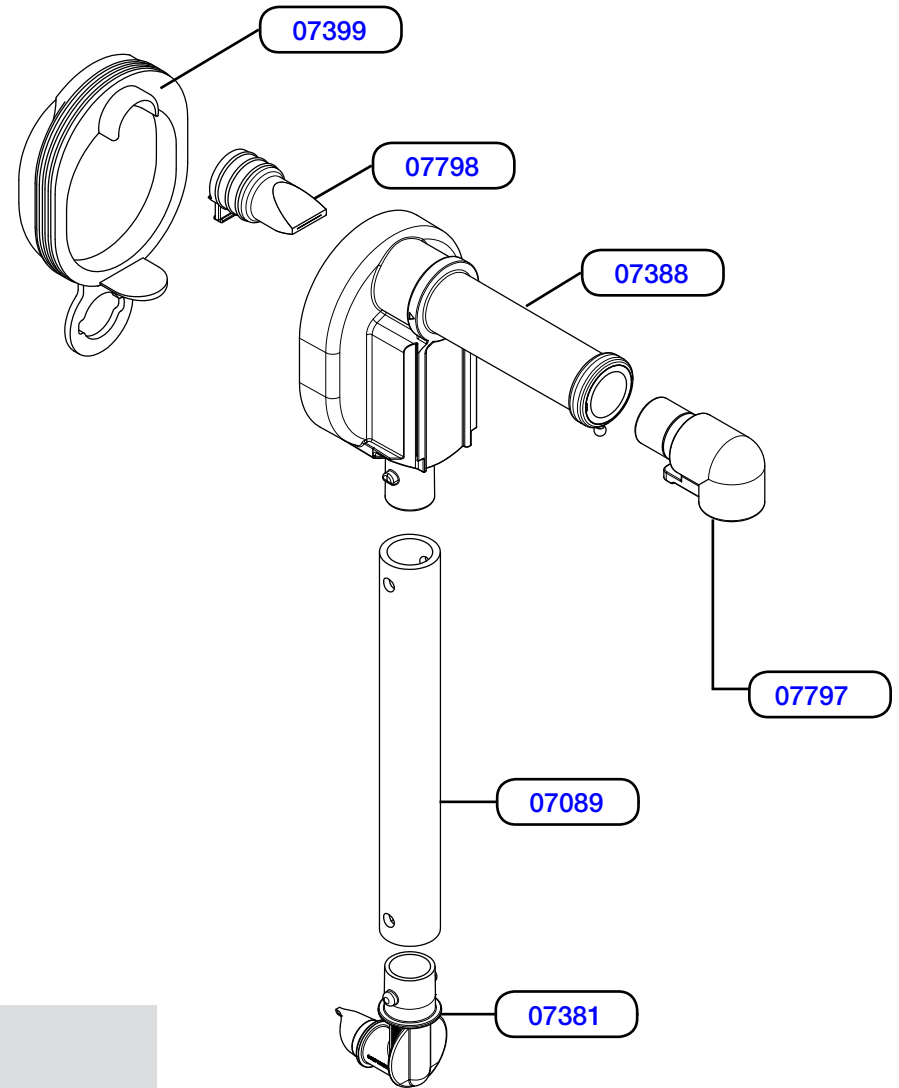

S E R V E R

Server Products Inc.
3601 Pleasant Hill Road
Richfield, WI 53076 USA

262.628.5600 | 800.558.8722

SPSALES@SERVER-PRODUCTS.COM

07949

Server Express™ Pump

Complete View for Reference

PART	QTY	DESCRIPTION
07399	1	PUMP DOME, BLUE
07798	1	LARGE PINCH VALVE
07388	1	PUMP HOUSING
07089	1	7" TUBE
07381	1	CONNECTOR, 16MM
07797	1	DISCHARGE FITTING, .394, LG.