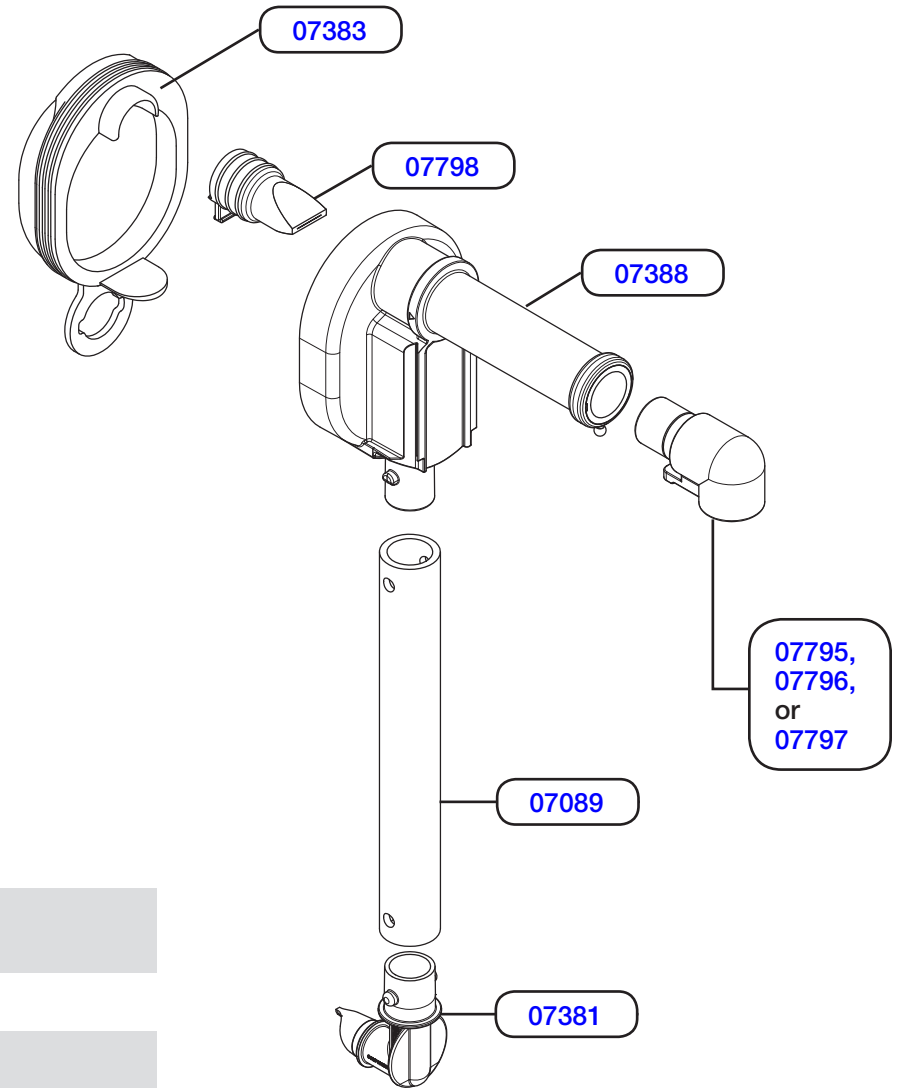

S E R V E R

Server Products Inc.
3601 Pleasant Hill Road
Richfield, WI 53076 USA

262.628.5600 | 800.558.8722

SPSALES@SERVER-PRODUCTS.COM

07794

Server Express™ Pump

Complete View for Reference

PART	QTY	DESCRIPTION
07383	1	PUMP DOME, BLACK
07798	1	LARGE PINCH VALVE
07388	1	PUMP HOUSING
07089	1	7" TUBE
07381	1	CONNECTOR, 16MM
07795	1	DISCHARGE FITTING, .156, SM.
07796	1	DISCHARGE FITTING, .256, MED.
07797	1	DISCHARGE FITTING, .394, LG.