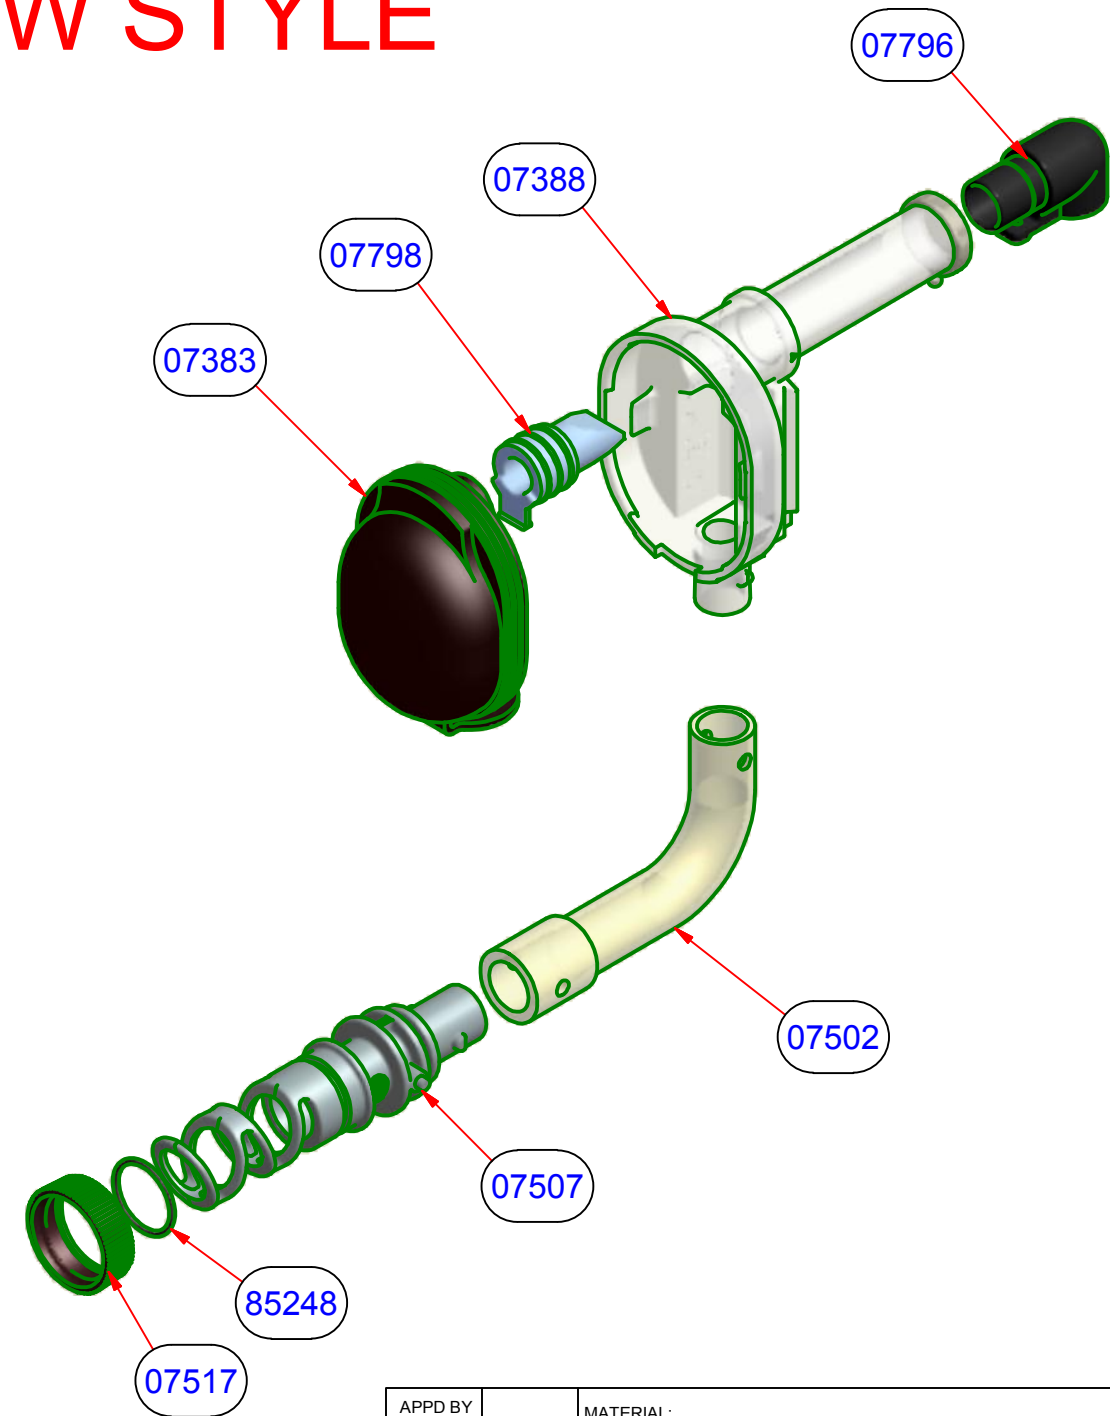

OLD STYLE

NEW STYLE

APPD BY		MATERIAL:	
CKD BY		TOLERANCES UNLESS OTHERWISE SPECIFIED	# 4152115
DRAWN BY	DCK	FRAC ±1/64 DEC .00=±.01 .000=±.005 ANG ±1°	
DATE	08/20/07	Server Products, Inc RICHFIELD, WI 53076 USA 800-558-8722	
SCALE	FULL	PART NAME	SIZE DWG NO.
		PUMP ASSEMBLY, EXTREME	B 07518