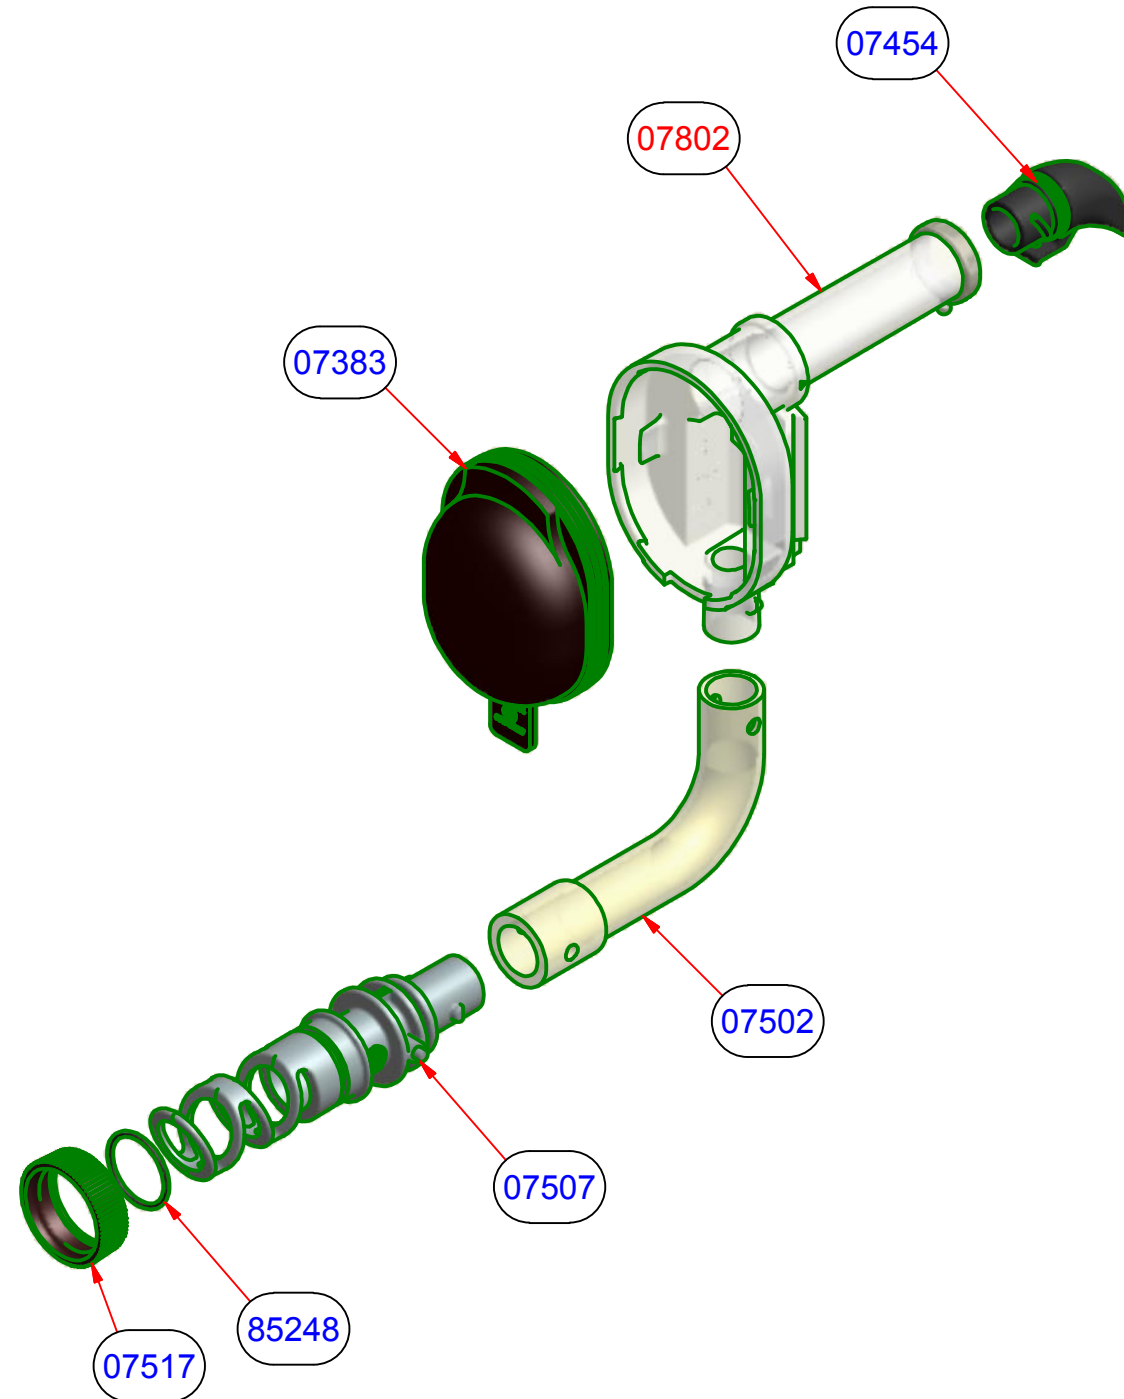

OLD STYLE

NEW STYLE

APPD BY		MATERIAL:	
CKD BY		TOLERANCES UNLESS OTHERWISE SPECIFIED	# 4152115
DRAWN BY	DCK	FRAC ±1/64 DEC .00=±.01 .000=±.005 ANG ±1°	
DATE	08/20/07	Server Products, Inc RICHFIELD, WI 53076 USA 800-558-8722	
SCALE	FULL	PART NAME	SIZE DWG NO.
		PUMP ASSEMBLY, EXTREME	B 07518