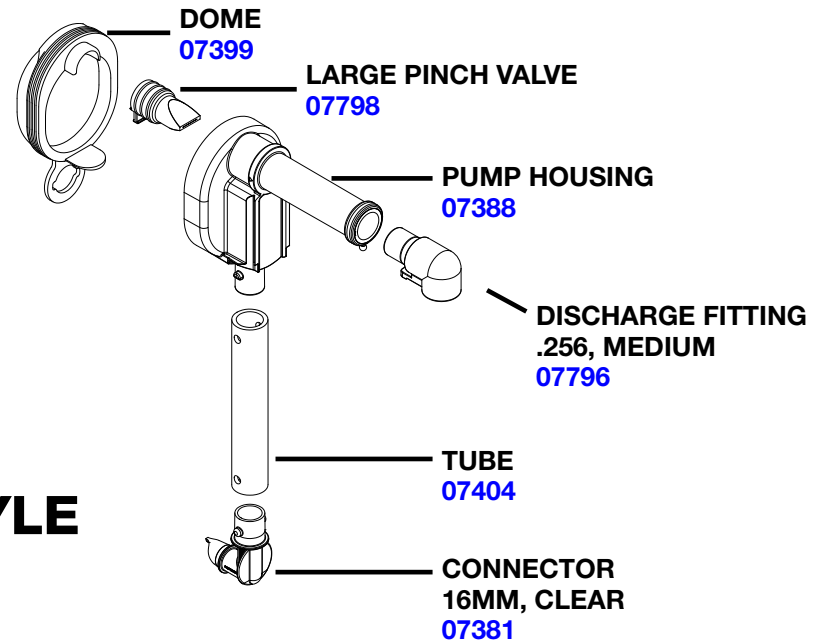

S E R V E R

Server Products Inc.
3601 Pleasant Hill Road
Richfield, WI 53076 USA

262.628.5600 | 800.558.8722

SPSALES@SERVER-PRODUCTS.COM

07405

Server Express™ Pump

*Complete View
for Reference*

NEW STYLE

OLD STYLE