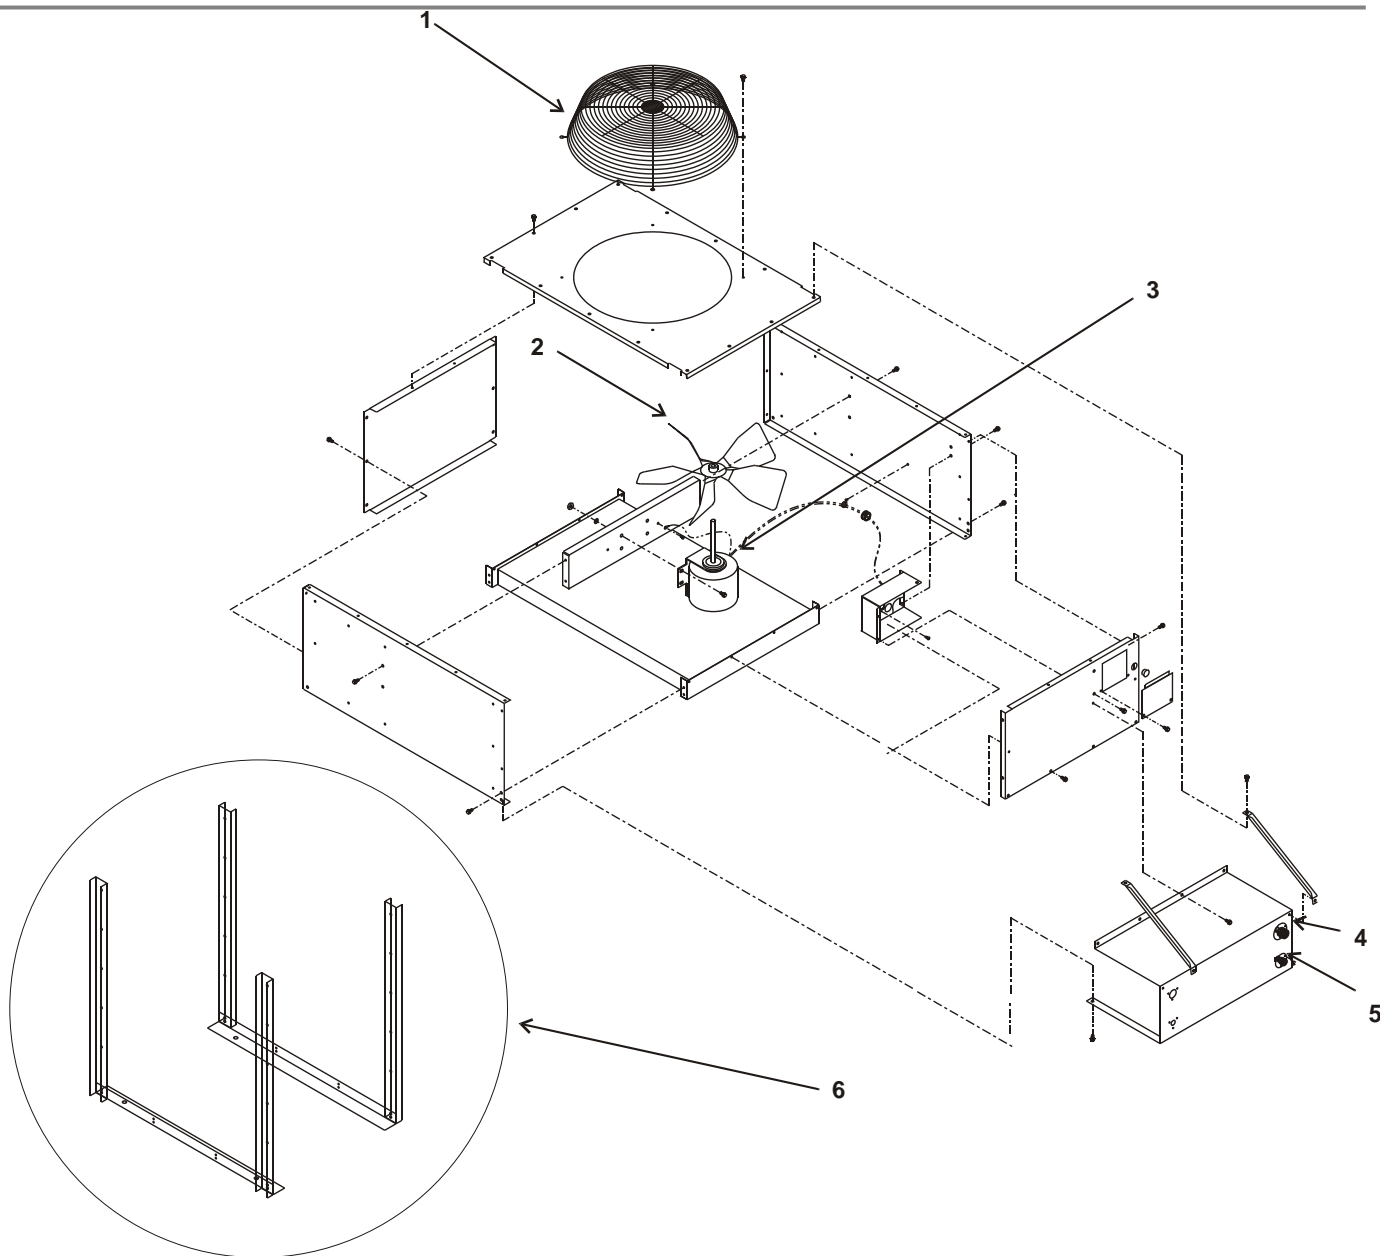

Service Parts

Ice Cart Systems (ICS1, ICS2, ICS3)

Bins, Condensers, and Accessories

Service Parts

ERC Horizontal Coil Condenser

ITEM NUMBER	PART NUMBER	DESCRIPTION
1	02-3575-01	Fan guard
2	18-8800-01	Fan blade
3	18-8796-01	Fan motor ERC101
	18-8796-32	Fan motor ERC151, ERC201, ERC302, ERC401, ERC402
	18-8797-32	Fan motor ERC301
4	16-0850-01	Quick connect, discharge
5	16-0850-03	Quick connect, liquid
6	A36990-001	Leg kit for ERC101, 151, 201, 301, 302
	not available	Leg kit for ERC401, 402