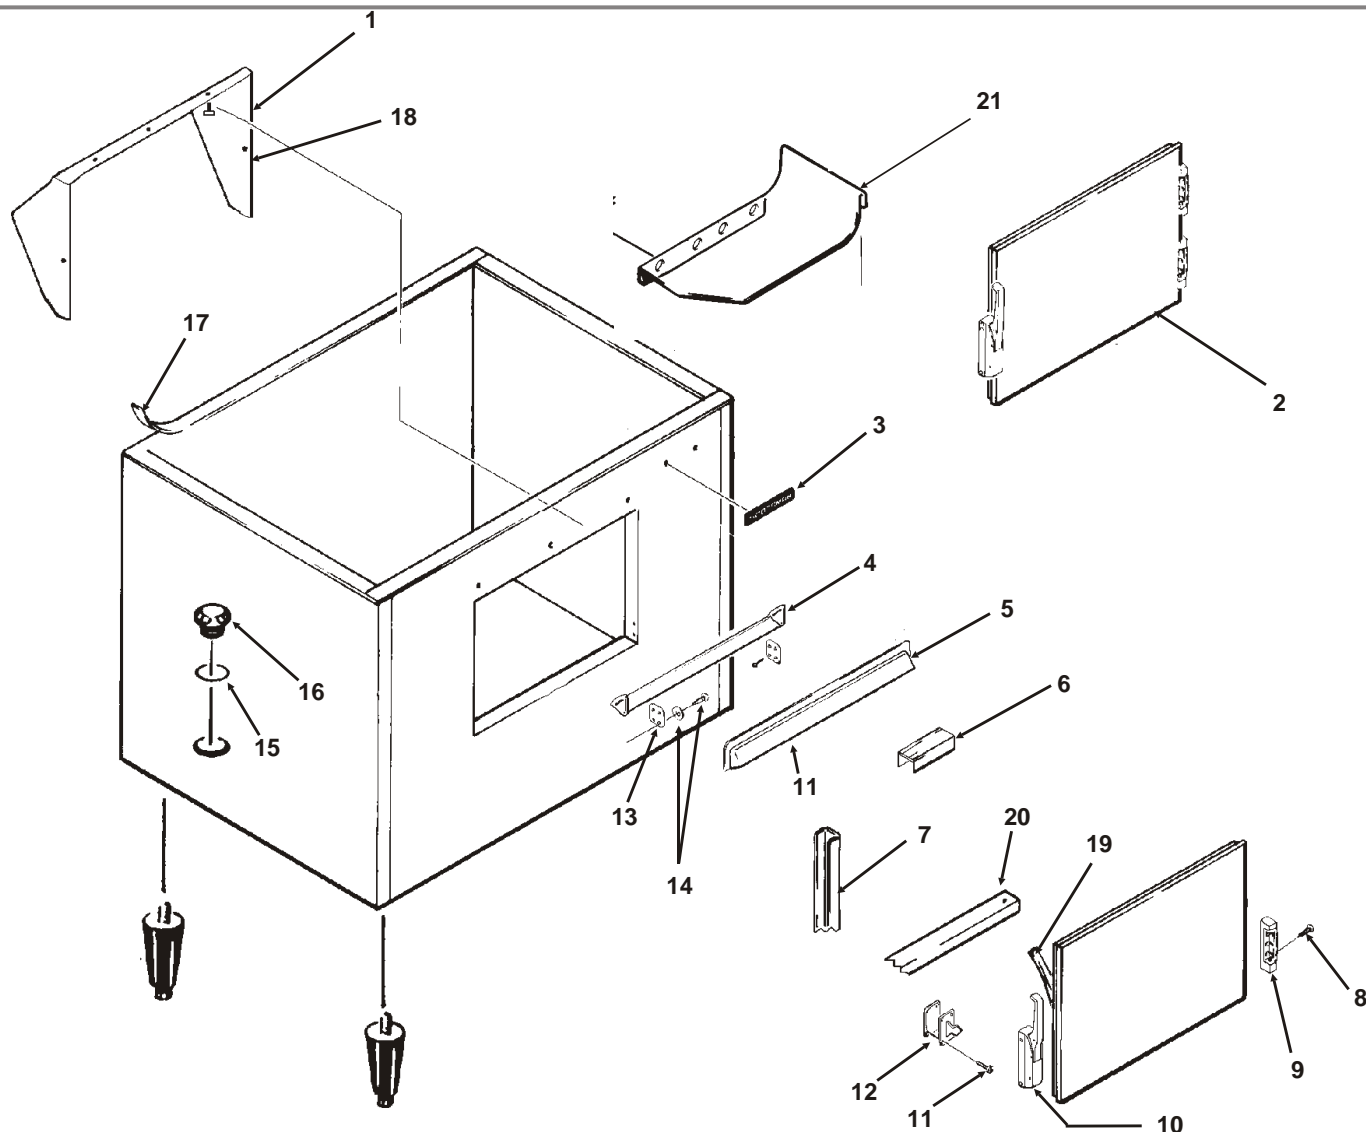

Bins, Condensers, and Accessories Service Parts

B90/BX87

ITEM NUMBER	PART NUMBER	DESCRIPTION			
1	A15114-000	Baffle	9	02-2658-03	Hinge
2	A18300-013	Complete Door-brown		02-2658-04	Hinge Cover
	A18300-032	Complete door, gray	10	02-2658-01	Latch
	A18300-010	Complete Door, sandalwood.		02-1285-00	Screw, into door
	A18300-002	Complete door, SS	11	03-1419-28	Screw, into cabinet
	02-1000-00	Plastic door liner	12	02-2658-02	Strike
3	15-0711-01	Emblem for sandalwood	13	A25929-001	Spill door hinge
	15-0808-01	Emblem for gray	14	A17302-000	Button storage
4	A17342-000	Spill Door		03-1403-15	Screw
5	no number	Awning	15	13-0617-11	O-ring
6	no number	Door Trim Cap	16	02-2809-01	Drain top
7	A25931-001	Door Trim side	17	19-0503-04	Foam tape
8	03-1285-00	Screw, into door	18	03-0727-01	Thumb screw
	03-1419-28	Screw, into cabinet	19	13-0264-00	Door gasket
			20	A25932-001	Door trim
			21	A26449-001	Cube chute