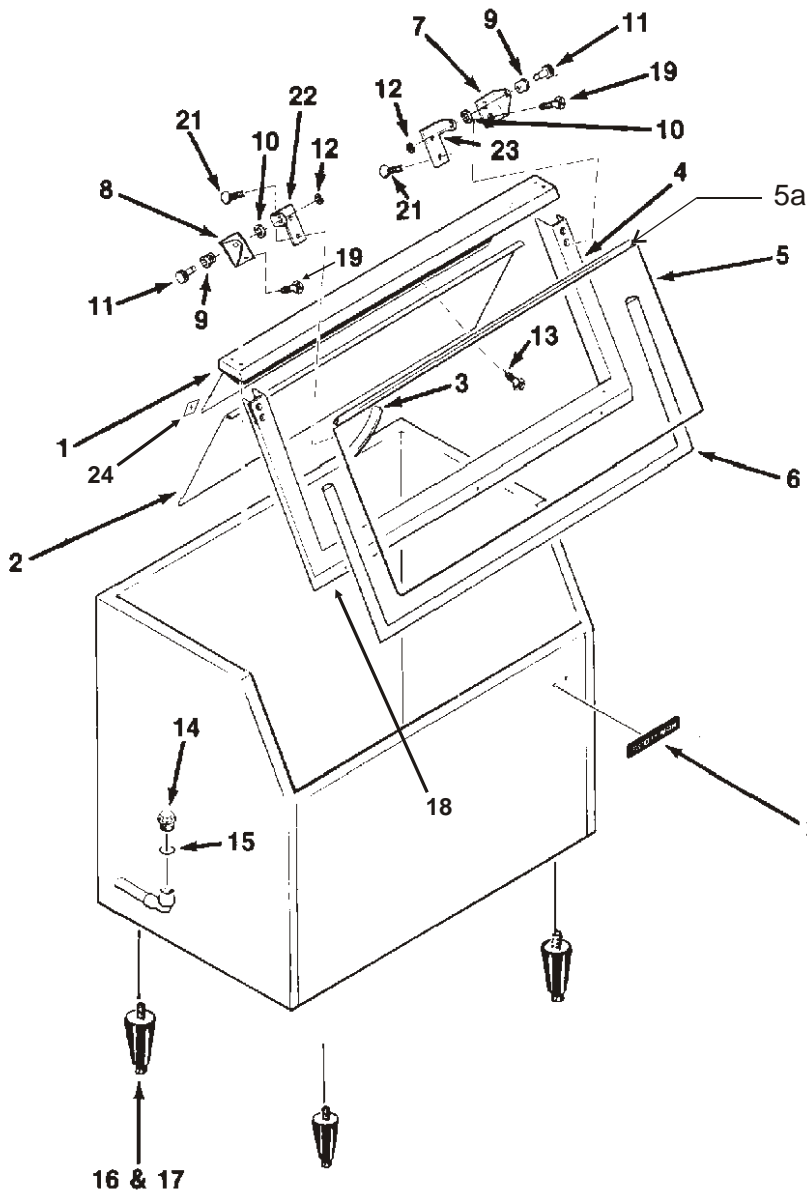

Bins, Condensers, and Accessories Service Parts

BH800/BH550

Note: C series has rounded corners

Left Bin Channel: [A35506-001](#)
Right Bin Channel: [A35507-001](#)
Rear Bin Channel: [A35508-001](#)