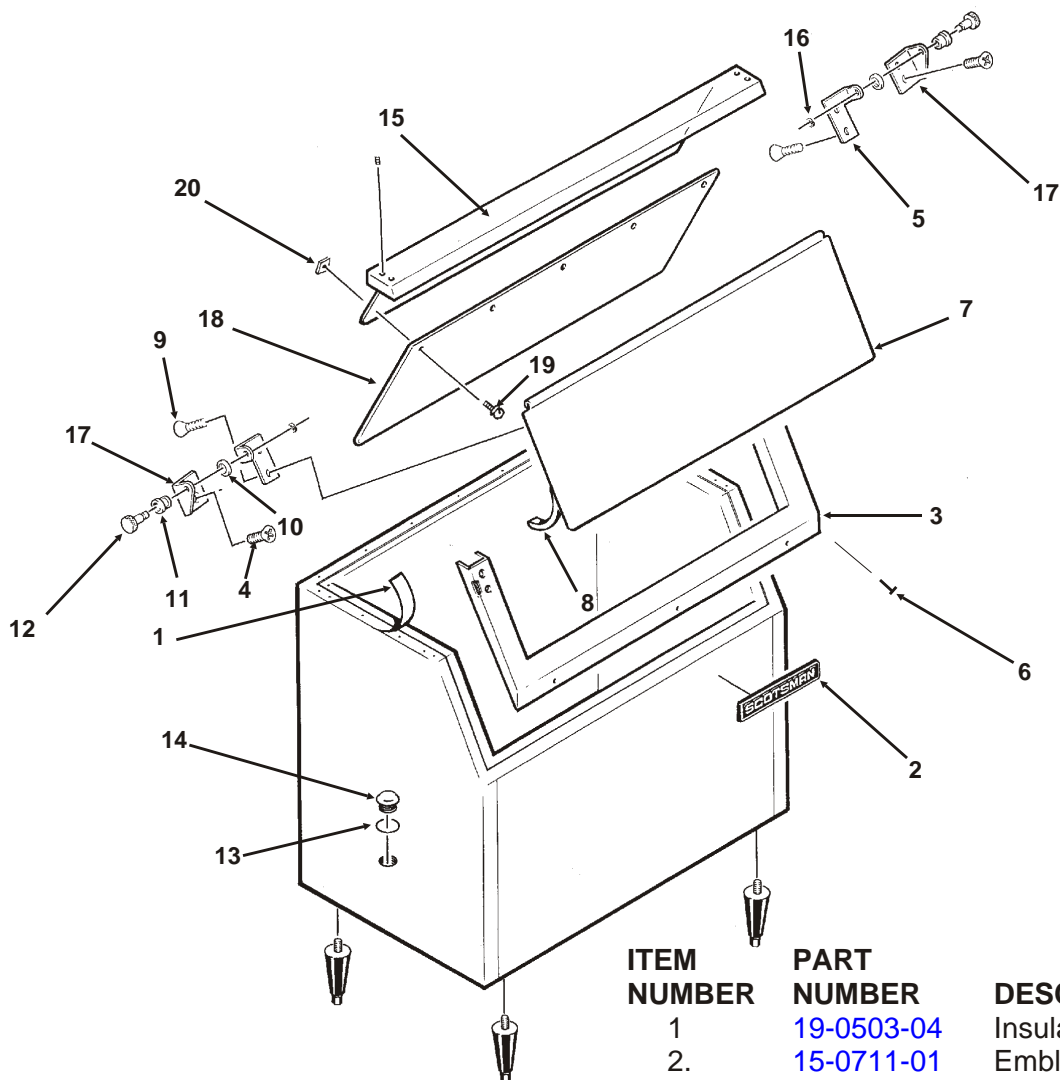

Bins, Condensers, and Accessories Service Parts

BH1000

Note: There are three distinct **BH1000** bins:

BH1000 with a stainless steel liner uses bin door size 49.5" x 15" part number A32572-020.

BH1000A - (plastic liner) is as illustrated, using the parts list to the right. Door size = 52 x 15

BH1000C - door is 51 x 15

02-3223-01 Door
13-0595-00 Gasket / ft
02-3225-01 Hinge kit
02-3226-01 Pivot pin set

ITEM NUMBER	PART NUMBER	DESCRIPTION
1	19-0503-04	Insulating Tape
2.	15-0711-01	Emblem
3.	A32521-001	Door Frame
4.	03-1360-02	Screw
5.	A32546-002	Right Door Hinge
6.	03-1404-07	Screw
7.	A32518-020	Door
8.	13-0595-00	Door gasket, req.7'
9.	A32546-001	Left Door Hinge
10.	02-2380-01	Hinge Bushing
11.	02-2380-02	Bushing
12.	02-2806-01	Screw
13.	13-0617-11	O-Ring
14.	02-2809-01	Drain top
15.	A32395-001	Canopy Assembly
16.	03-1539-09	E-Ring
17.	A32396-001	Hinge Member Left
	A32396-002	Hinge Member Right
18	A32399-001	Baffle
19	03-0727-06	Screw
20	03-1423-07	Speed Clip