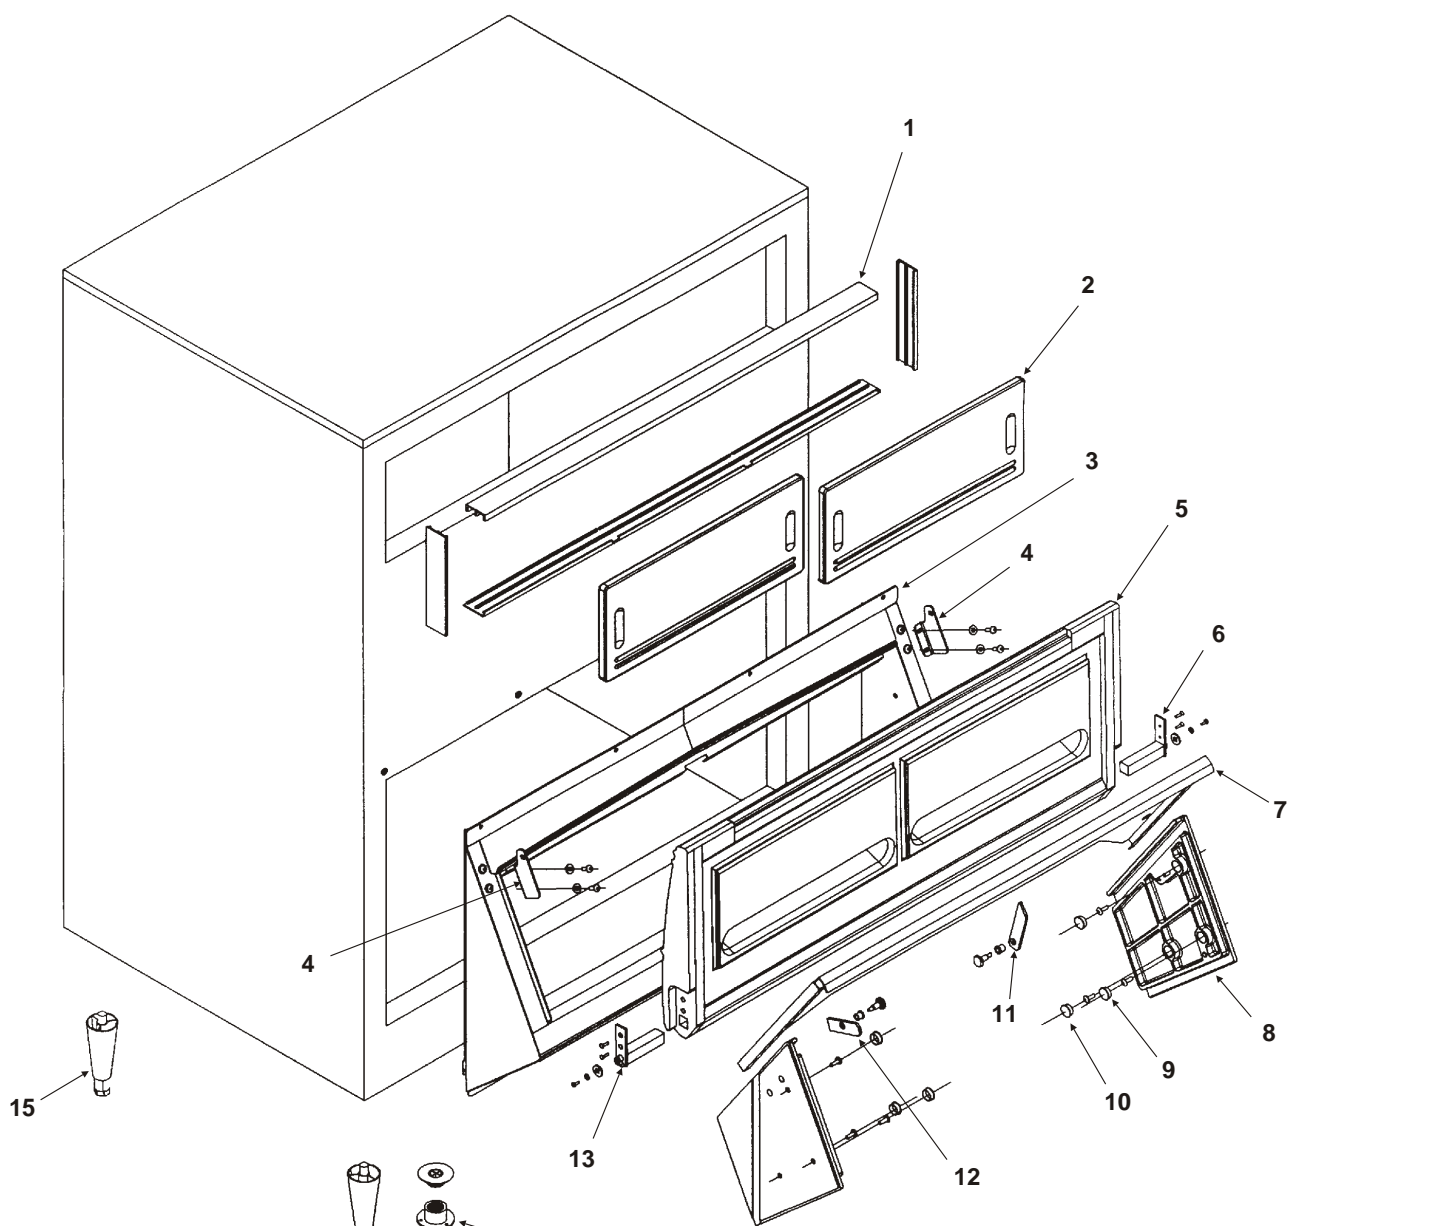

Bins, Condensers, and Accessories Service Parts

BH1356, BH1650, BH1366 & BH1666 Ice Storage Bin

Item Number	Part Number	Description	Item Number	Part Number	Description
1	02-3769-02	Track	8	02-3769-12	End plate guide (pair)
2	02-3769-16	Window	9	02-3769-13	Screws for end plate
3	02-3769-04	Lower frame assy, BH1356 or BH1650	10	02-3769-14	Plugs for end plate
	02-3769-20	Lower frame assy, BH1366 or BH1666	11	02-3769-10	Catch for end plate
4	02-3769-08	Left & right hinges (pair)	12	02-3769-15	Ice gate retainer
5	02-3769-05	Door with door hinges	13	02-3769-06	Left hinge
6	02-3769-07	Right hinge	14	02-3769-01	Plastic drain
7	02-3769-09	Ice gate, BH1356 or BH1650	15	KLP7	Legs
	02-3769-21	Ice gate, BH1366 or BH1666	Not Illustrated		
				02-3769-18	Optional Probe tool
				02-3769-19	Optional Plastic ice shovel
				02-3775-01	Z brackets
				03-1645-01	Screw for Z brackets
				02-3769-17	Gasket (only for BH1366 or BH1666)