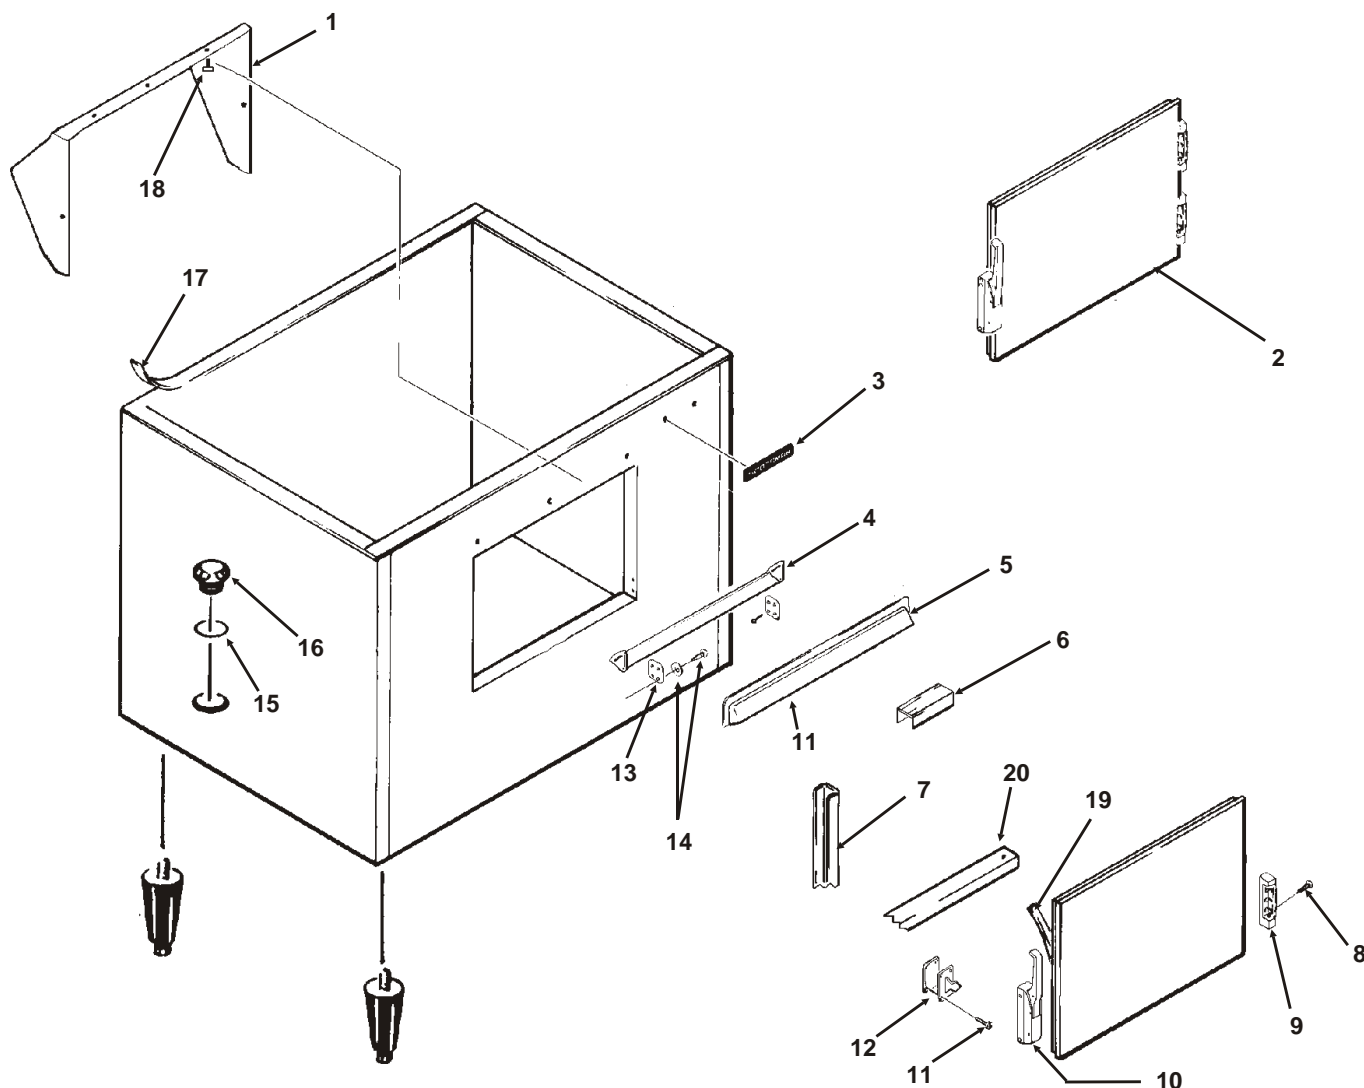

DRAIN FITTING DETAIL
after serial numbers
HTB250 489378-05K
HTB350 488666-05K

Bins, Condensers, and Accessories Service Parts

B230P

Item Number	Part Number	Description
1	02-4732-02	Door only
2	02-4654-21	Door assembly , includes door, baffle, gasket and hinges
3	02-3943-10* KLP7	Set of 4 legs for bins with "1280" in the serial number. Set of 4 legs for bins with "1320" in the serial number.

* Note: Leg Threads are $\frac{1}{2}$ - 13. These legs will not interchange with any other Scotsman leg or caster.

Bins, Condensers, and Accessories Service Parts

BH360S

Item Number	Part Number	Description
1	02-3943-05	Ice deflector
2	02-3943-14	Rubber washer
3	02-3943-15	Thumbscrew
4	02-3943-03	Door w/gasket, w/out hinges
5	02-3943-02	Right hinge
	02-3943-11	Screw, hinge to door
6	02-3943-16	Nylon bearing
7	02-3943-04	Canopy
	02-3943-12	Screw, canopy to bin
8	02-3943-07	Gasket (per foot)
9	02-3943-13	Hex stand off
10	13-0943-02	Bin gasket tape (per foot)
11	02-3943-06	Door gasket
12	02-3943-01	Left hinge
	02-3943-11	Screw, hinge to door
13	02-3943-10	Set of 4 legs
14	02-3943-09	Connecting strap, IM to bin

Note: Leg Threads are $\frac{1}{2}$ - 13. The legs for this bin will not interchange with any other Scotsman leg or caster.

Bins, Condensers, and Accessories Service Parts

ITEM NUMBER	PART NUMBER	DESCRIPTION	ITEM NUMBER	PART NUMBER	DESCRIPTION
1	02-3991-01	Baffle	10	02-2658-01	Latch
2	02-3991-02	Complete door, SS		02-3991-12	Screw, into door
	02-3991-03	Plastic door liner	11	02-3991-13	Screw, into cabinet
3	15-0711-02	Emblem for gray	12	02-2658-02	Strike
4	02-3991-04	Spill Door	13	02-3991-15	Spill door hinge
5	02-3991-05	Awning	14	02-3991-16	Screw
6	02-3991-06	Door Trim Cap	15	13-0617-11	O-ring
7	02-3991-07	Door Trim side	16	02-2809-01	Drain top
	02-3991-17	Support, attaches to item 7	17	19-0503-04	Foam tape
8	02-3991-08	Screw, into door or cabinet	18	03-0727-01	Thumb screw
9	02-2658-03	Hinge	19	02-3991-18	Door gasket
	02-2658-04	Hinge Cover	20	02-3991-19	Door trim