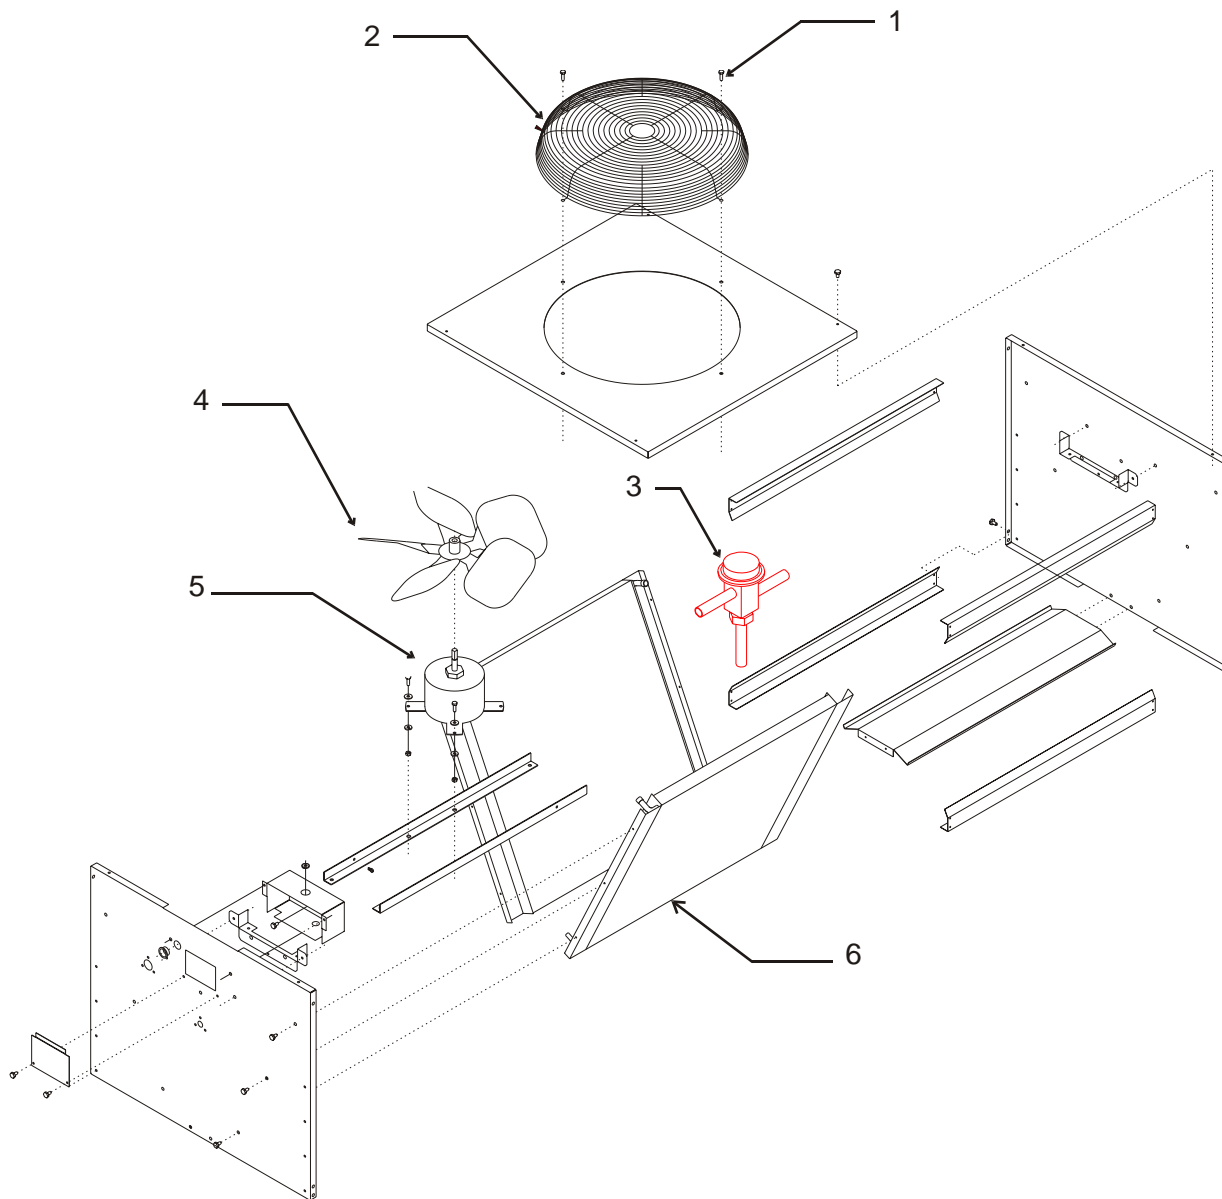

Bins, Condensers, and Accessories Service Parts

ERC V Coil Condenser ERC111, 211, 311, 411, ERC680, ERC1086

Item Number	Part Number	Description
1	03-1645-03	Screw
2	02-3575-01	Fan guard,
3	16-1025-01	Headmaster, ERC411
	16-1044-01	Headmaster, all others
4	18-8816-01	Fan blade
5	12-2651-01	Fan motor, ERC311, 411, 680, 1086
	12-2651-02	Fan motor, ERC111, 211
6	18-8815-01	Coil for ERC111/1086/411
	18-8827-01	Coil for ERC311/680

Not Shown:

- [A37169-001](#) Leg - fits all
- [A37170-001](#) Leg brace, ERC111, 211, 311, 411, 680, 1086
- [03-1645-01](#) Screw for legs
- ERC111, 211, 311, 411
- [16-0850-01](#) Quick connect, discharge
- [16-0850-03](#) Quick connect, liquid
- ER680, 1086, ER2C6810, 1316:
- [16-1057-04](#) Quick connect, discharge
- [16-1057-03](#) Quick connect, liquid.....
- Fan motor run capacitor: [18-8878-01](#)
- Line set ends: KTE4 (set of all 4)
- Eclipse line set ends: [KTE6](#) (set of all 6)
- EH Eclipse Line Set Ends; [KTE6-EH](#)