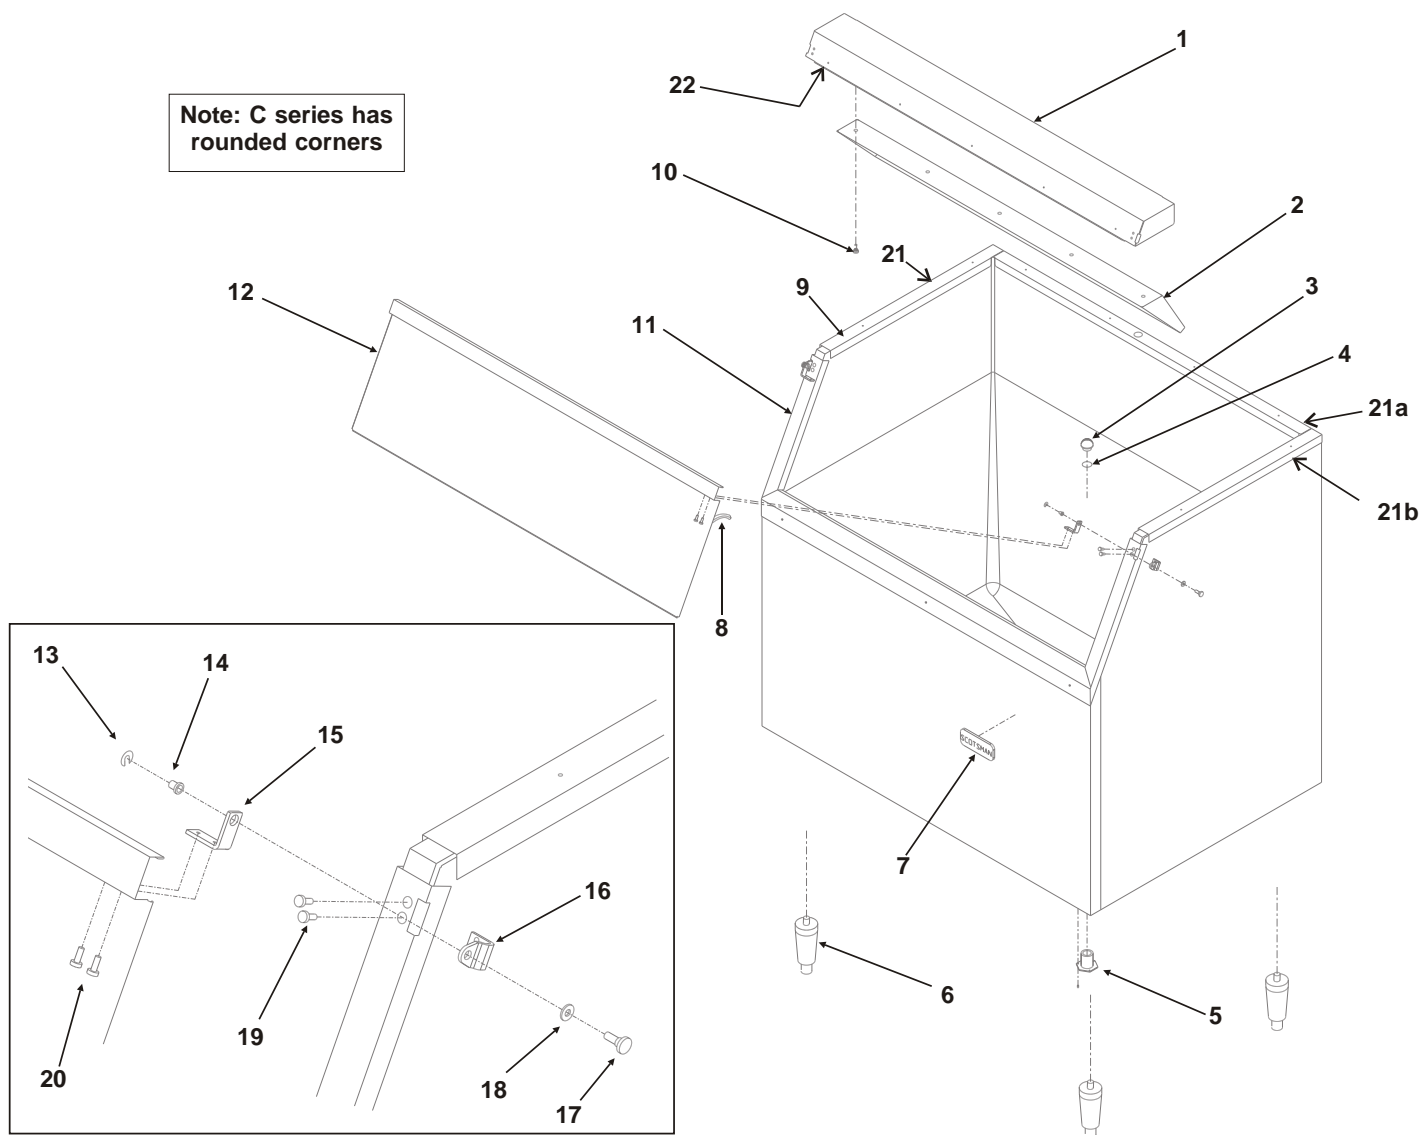

Bins, Condensers, and Accessories Service Parts

BH900

Note: C series has rounded corners

ITEM NUMBER	PARTS NUMBER	DESCRIPTION
1	A35322-020	Canopy Assembly
2	A35152-001	Ice Baffle
3	02-2809-01	Drain Top
4	02-4193-01	Flat washer
5	02-3201-01	Drain casting
6	KLP7	Leg Kit, Black
7	15-0711-01	Emblem
8	13-0595-00	Door gasket (6.25' reg.)
9	19-0503-04	Bin gasket / ft
10	03-0727-11	Baffle screw
11	A35275-001	Door frame assy.
	A37641-021	Door frame, BH900S-C
12	A35323-020	Door w/gasket - BH900
13	03-1539-09	"E" ring
14	02-2380-01	Hinge bushing
15	02-3195-01	Door hinge

ITEM NUMBER	PARTS NUMBER	DESCRIPTION
16	02-3196-01	Bin hinge
17	02-2806-01	Shoulder screw
18	02-2380-02	Spacer
19	03-1403-29	Screw 10-24
20	03-1403-24	Screw 10-24
21	A35280-001	Left bin channel
21a	A35311-001	Back bin channel
21b	A35279-001	Right bin channel
22	02-3202-02	Trim guard - order 2 and trim to fit.

Note: There were a few BH900CE/CS bins made in the early 1990s that used a **different** door, hinge & pin: Most BH900s did NOT use these parts.

12	02-3222-01	Door, BH900CE or CS
	02-3225-01	Hinge kit, BH900CE
	02-3226-01	Pivot pin set, BH900CE