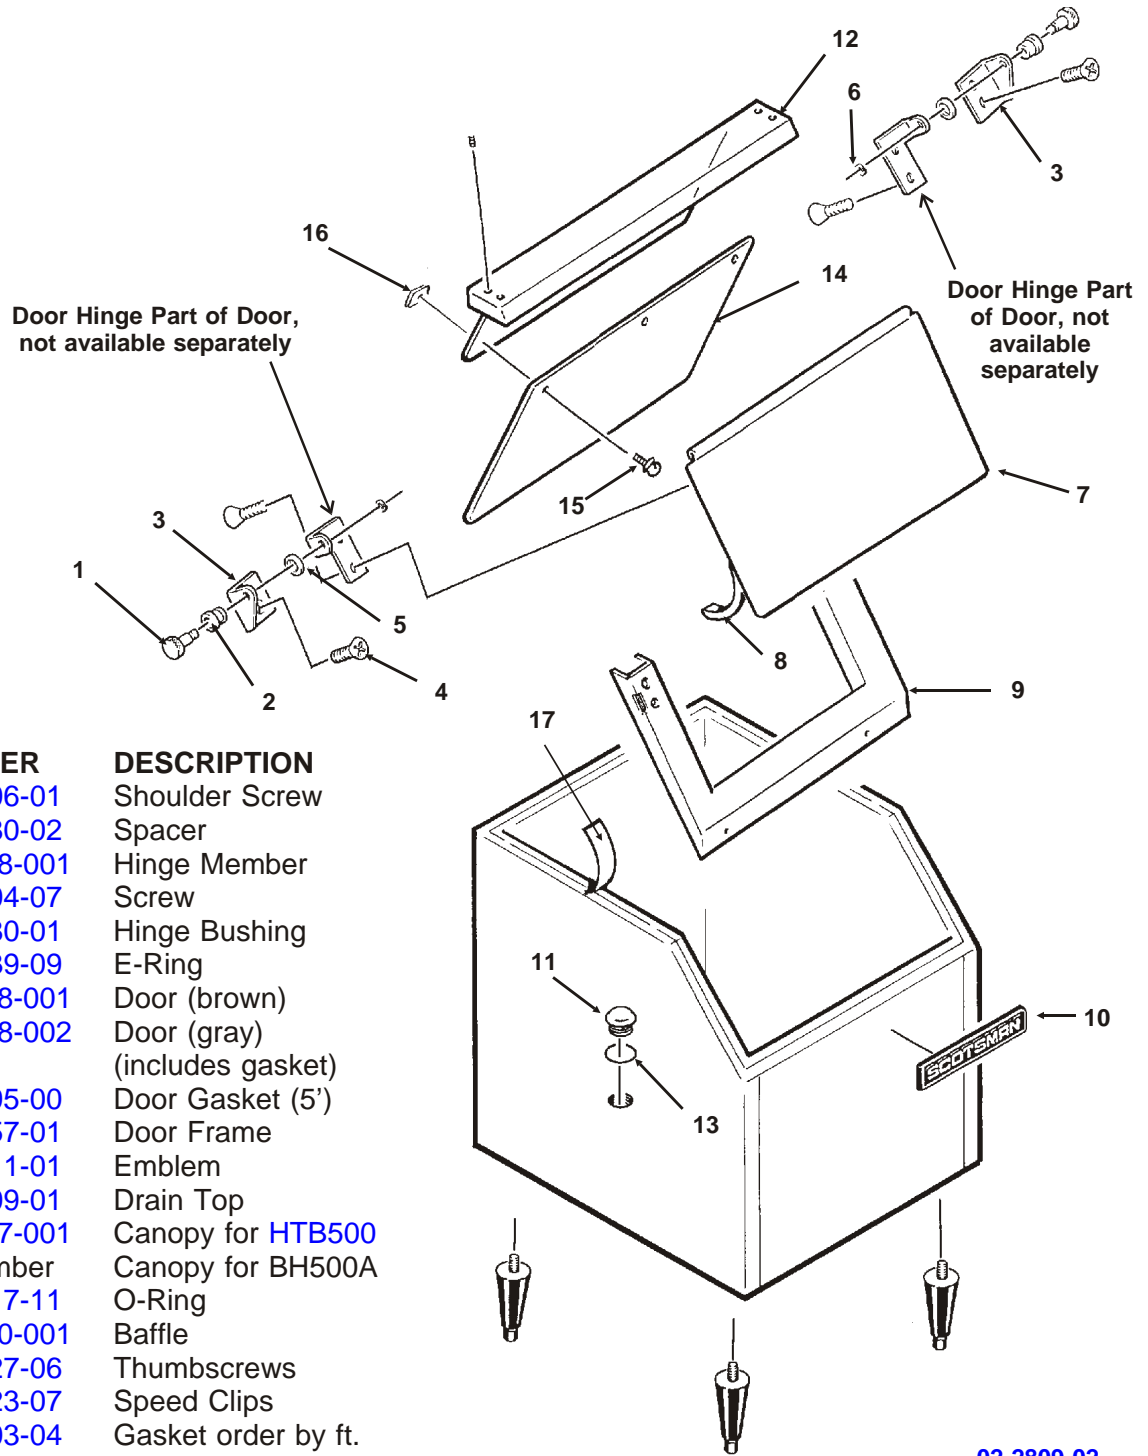

Note: Leg Threads are $\frac{1}{2}$ - 13. The legs for this bin will not interchange with any other Scotsman leg or caster.

Bins, Condensers, and Accessories Service Parts

ITEM NUMBER	PART NUMBER	DESCRIPTION	ITEM NUMBER	PART NUMBER	DESCRIPTION
1	02-3991-01	Baffle	10	02-2658-01	Latch
2	02-3991-02	Complete door, SS		02-3991-12	Screw, into door
	02-3991-03	Plastic door liner	11	02-3991-13	Screw, into cabinet
3	15-0711-02	Emblem for gray	12	02-2658-02	Strike
4	02-3991-04	Spill Door	13	02-3991-15	Spill door hinge
5	02-3991-05	Awning	14	02-3991-16	Screw
6	02-3991-06	Door Trim Cap	15	13-0617-11	O-ring
7	02-3991-07	Door Trim side	16	02-2809-01	Drain top
	02-3991-17	Support, attaches to item 7	17	19-0503-04	Foam tape
8	02-3991-08	Screw, into door or cabinet	18	03-0727-01	Thumb screw
9	02-2658-03	Hinge	19	02-3991-18	Door gasket
	02-2658-04	Hinge Cover	20	02-3991-19	Door trim

Bins, Condensers, and Accessories Service Parts

HTB500/BH500A

ITEM NUMBER	PART NUMBER	DESCRIPTION
1	02-2806-01	Shoulder Screw
2	02-2380-02	Spacer
3	A31248-001	Hinge Member
4	03-1404-07	Screw
5	02-2380-01	Hinge Bushing
6	03-1539-09	E-Ring
7	A32648-001	Door (brown)
	A32648-002	Door (gray) (includes gasket)
8	13-0595-00	Door Gasket (5')
9	02-2857-01	Door Frame
10	15-0711-01	Emblem
11	02-2809-01	Drain Top
12	A32317-001	Canopy for HTB500
	no number	Canopy for BH500A
13	13-0617-11	O-Ring
14	A32580-001	Baffle
15	03-0727-06	Thumbscrews
16	03-1423-07	Speed Clips
17	19-0503-04	Gasket order by ft.