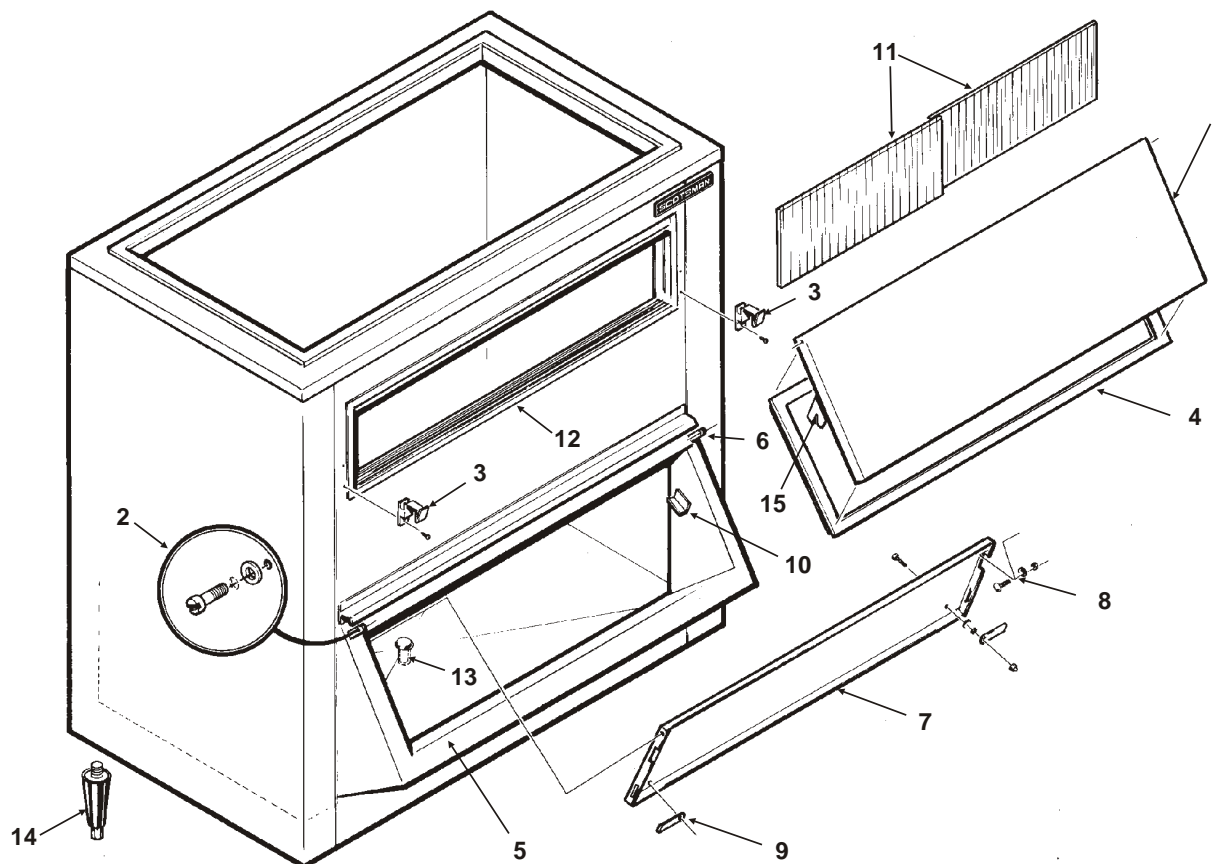

Bins, Condensers, and Accessories Service Parts

BH1351/BH1352/BH1360

Item Number	Part Number	Description
1	A34447-001	Lift door
2	A34448-001	Pivot pin kit
3	A34449-001	Lift door catch
4	A34450-001	Gasket
5	A34451-001	Frame assembly
6	A34452-001	Hinge
7	A34453-001	Ice check door
8	A34454-001	Pivot pin kit for ice check door
9	0501304	Lock bar for ice check door
10	A34456-001	Bumper bracket
11	02-3769-16	Inspection door
12	A34458-001	Track assembly
13	A34459-001	Drain fitting
14	A34460-001	Legs, set of 4
15	0501304	Catch