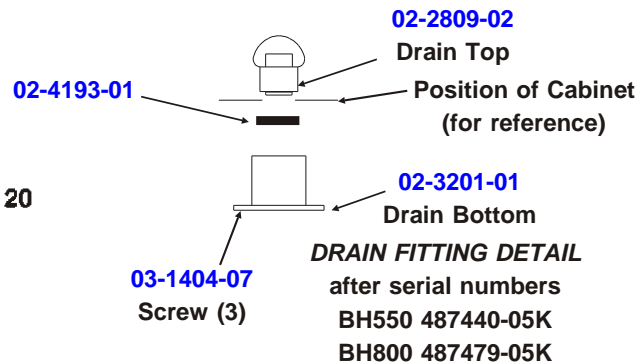

ITEM NUMBER	BH800 PART NUMBER	BH550 PART NUMBER	DESCRIPTION	ITEM NUMBER	BH800 PART NUMBER	BH550 PART NUMBER	DESCRIPTION
1	A32408-001	A33921-001	Canopy	12	03-1539-09	same	E-Clip
2	A32410-001	A32580-001	Baffle	13	03-0727-00	same	Thumb Screw
3	19-0503-04	same	Gasket	14	02-2809-01	same	Drain Top
4	A32418-020	A33922-020	Door Frame	15	13-0617-11	same	O-Ring
	A37640-021	A37639-021	Door Frame, C series	16	KLP7	same	Legs, painted
5	A32419-020	A33938-020	Door, incl 5a, 6, 22, 23	17	KLP8S	same	Legs, S.S.
5a	02-2881-02	02-2881-03	Drip molding	18	03-1404-07	same	Screw
6	13-0595-00	same	Door Gasket	19	03-1360-02	same	Screw
	(10')	(6')	order per foot	20	15-0711-01	same	Emblem
7	A32396-002	same	Hinge Rt.	21	03-1418-41	same	Screw
8	A32396-001	same	Hinge Left	22	A32546-001	same	Door Hinge Lft
9	02-2380-01	same	Hinge Bushing	23	A32546-002	same	Door Hinge Rt.
10	02-2380-02	same	Hinge Spacer	24	03-1423-07	same	Speed Nut for Baffle
11	02-2806-01	same	Shoulder Screw