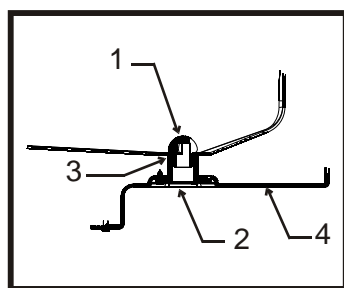

Bins, Condensers, and Accessories

Service Parts

B222, B322, B330, B530, B842, B948

Item Number	Part Number	Description		Part Number	Description
1	02-2809-02	Drain top	17	A38920-001	Canopy, B222, B322
2	02-3108-01	Drain fitting		A38921-001	Canopy, B330, B530
3	02-4193-01	Drain gasket		A38922-001	Canopy, B842
4	02-4234-01	Drain panel, SS only		A38923-001	Canopy, B948
5	02-0540-01	Scoop	18	A38910-001	Baffle 18.25", B222, B322
6	03-3876-01	Spring*		A38911-001	Baffle 26.25", B330, B530
7	03-3874-01	Hinge pin*		A38912-001	Baffle 38.25", B842
8	13-0946-01	Hinge gasket		A38913-001	Baffle 44.25", B948
9	03-1539-12	E clip*	19	13-0943-02	Gasket, 22" use 86"
10	05-0586-01	Elbow for drain			Gasket, 30" use 102"
11	03-1403-71	Screw, hinge to canopy	20	A40299-001	Left cap - SS bin
12	03-1418-30	Screw, frame to canopy		A39976-001	Left cap - plastic bin
13	02-4232-01	Left hinge mount*	21	A40299-002	Right cap - SS bin
14	02-4233-01	Right hinge mount*		A39977-001	Right cap - plastic bin
15	A40611-021	Door, B222, B322	22	A40300-001	22" back cap
	A40612-021	Door, B330, B530		A39979-001	30" back cap
	A40613-021	Door, B842		A40302-001	42" back cap
15a	13-0595-00	B842 door gasket, use 27.5"		A40303-001	48" back cap
	A40614-021	Door, B948			
15b	13-0595-00	B948 door gasket, use 33.5"			
15c	02-4235-01	Bumper, 22"and 30" only			
16	02-4236-01	Frame, B222, B322			
	02-4237-01	Frame, B330, B530			
	02-4238-01	Frame, B842			
	02-4239-01	Frame, B948			

Drain Detail