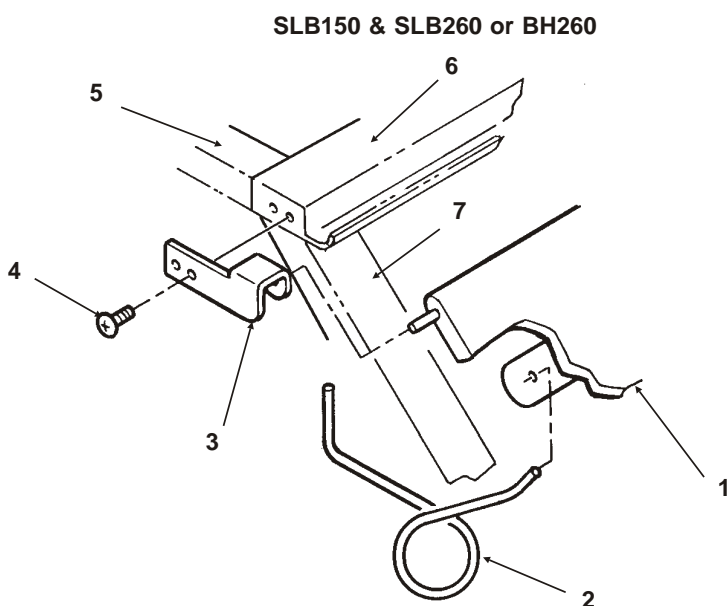

Item Number	Part Number	Description
1	C19475304	Door Assembly
2	C19629100	Door spring
3	C80299602	Left door hinge
	C80299601	Right door hinge
4	C19632604	Hinge pin
5	19-0503-04	Gasket tape, 90"
6	C80307602	Canopy
7	C80309002	Door frame assy
SLB150 Only		
	C34196203	Bin thermo bracket

Bin Drain Parts:	
BH375, SLB375, BH260 and SLB260	
Female fitting, pn	C80205501
Male fitting, pn	C80205301
Flanged hex nut, pn	C80205401
SLB150	
Drain fitting, pn	C36619500
Drain cup, pn	C36619600
Drain cap, pn	C36619400

Not Shown

KSLDK Key Mech. Kit (Slimline)

Item Number	Part Number	Description
1	C26203100	Micro switch
2	C42647900	Brass lock housing
3	C42792800	Switch bracket
4	C80417803	Key mech
5	C80575503	Coin mech cover

KSLDC, Coin Mech Kit (Slimline)

1	C18223900	Term. board
2	12-2858-02	Control Relay
3	C80457301	Coin slide mech.
4	C80457401	Coin box
5	C80457501	Mounting plate
6	C80565701	Timer