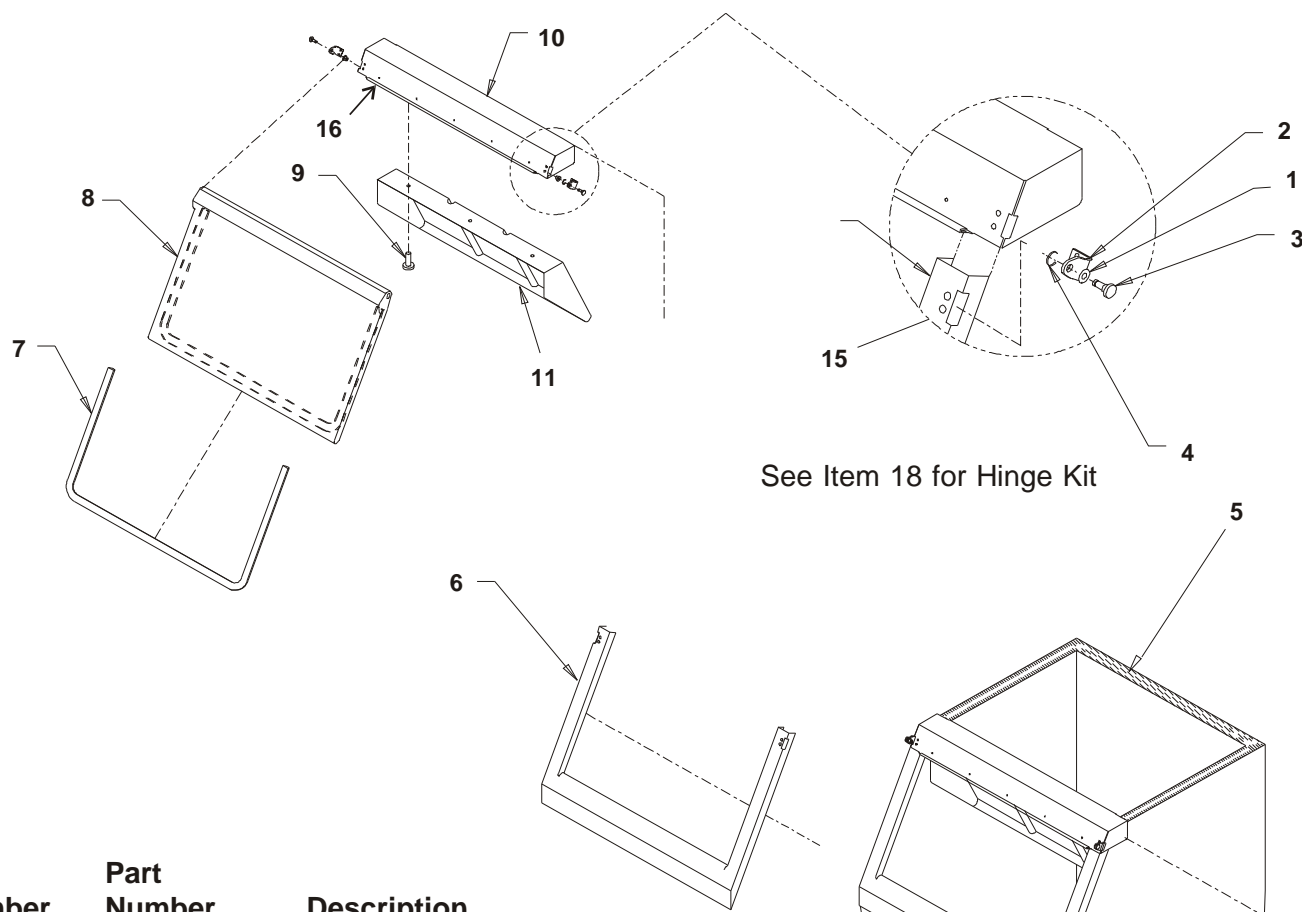

Drain Detail

Hinge Detail

* Replacement of frame recommended when servicing hinge parts.

Order kit **KLP7** for a set of 4 legs.

Bins, Condensers, and Accessories Service Parts

HTB555

See Item 18 for Hinge Kit

Item Number	Part Number	Description
1	02-2380-02	Spacer
2	02-3196-01	Hinge
3	02-2806-01	Shoulder screw
4	03-1539-09	E-Ring
5	19-0503-04	Gasket - 9 ft.*
6	02-3274-01	Door frame -Brown
	02-3274-32	Door frame - Grey
7	13-0909-01	Door gasket - 58"
8	A36481-021	Door - Brown incl #7
	A36481-022	Door - Grey incl #7
9	03-0727-11	Thumb screw
10	A35637-001	Canopy
11	A37310-001	Baffle
12	02-2809-02	Drain top
13	02-4193-01	Flat washer
14	02-3108-01	Drain bottom
15	03-1418-07	Screw for hinge
16	02-3202-02	Trim guard
17	05-0586-01	Drain elbow
18	A40021-021	Hinge kit, includes 2 of items 1, 2, 3 and 4; plus 4 of item 15.
Not shown	02-0540-01	Scoop