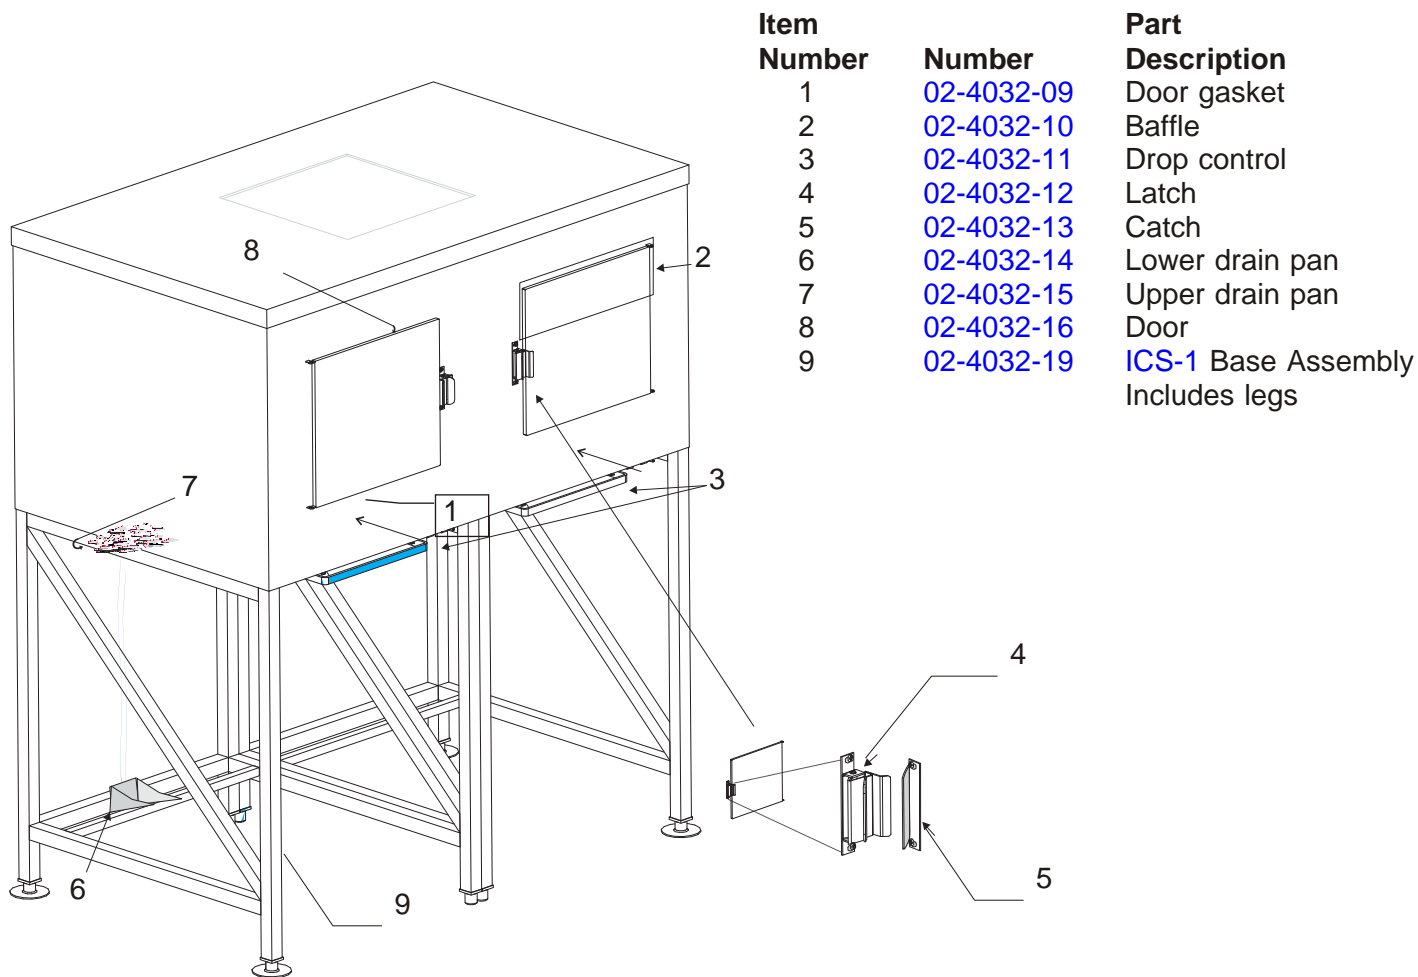

Bins, Condensers, and Accessories

Service Parts

Ice Cart Systems (ICS1, ICS2, ICS3)