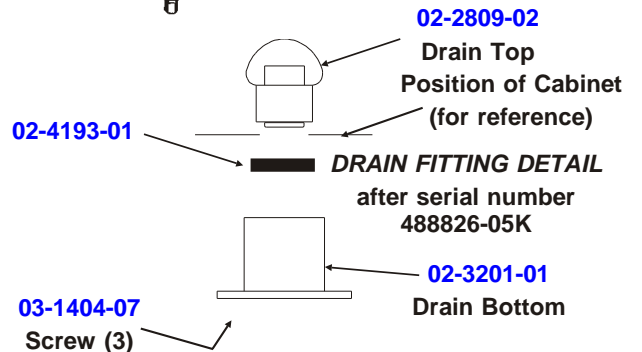

Bins, Condensers, and Accessories Service Parts

HTB500/BH500A

ITEM NUMBER	PART NUMBER	DESCRIPTION
1	02-2806-01	Shoulder Screw
2	02-2380-02	Spacer
3	A31248-001	Hinge Member
4	03-1404-07	Screw
5	02-2380-01	Hinge Bushing
6	03-1539-09	E-Ring
7	A32648-001	Door (brown)
	A32648-002	Door (gray) (includes gasket)
8	13-0595-00	Door Gasket (5')
9	02-2857-01	Door Frame
10	15-0711-01	Emblem
11	02-2809-01	Drain Top
12	A32317-001	Canopy for HTB500
	no number	Canopy for BH500A
13	13-0617-11	O-Ring
14	A32580-001	Baffle
15	03-0727-06	Thumbscrews
16	03-1423-07	Speed Clips
17	19-0503-04	Gasket order by ft.