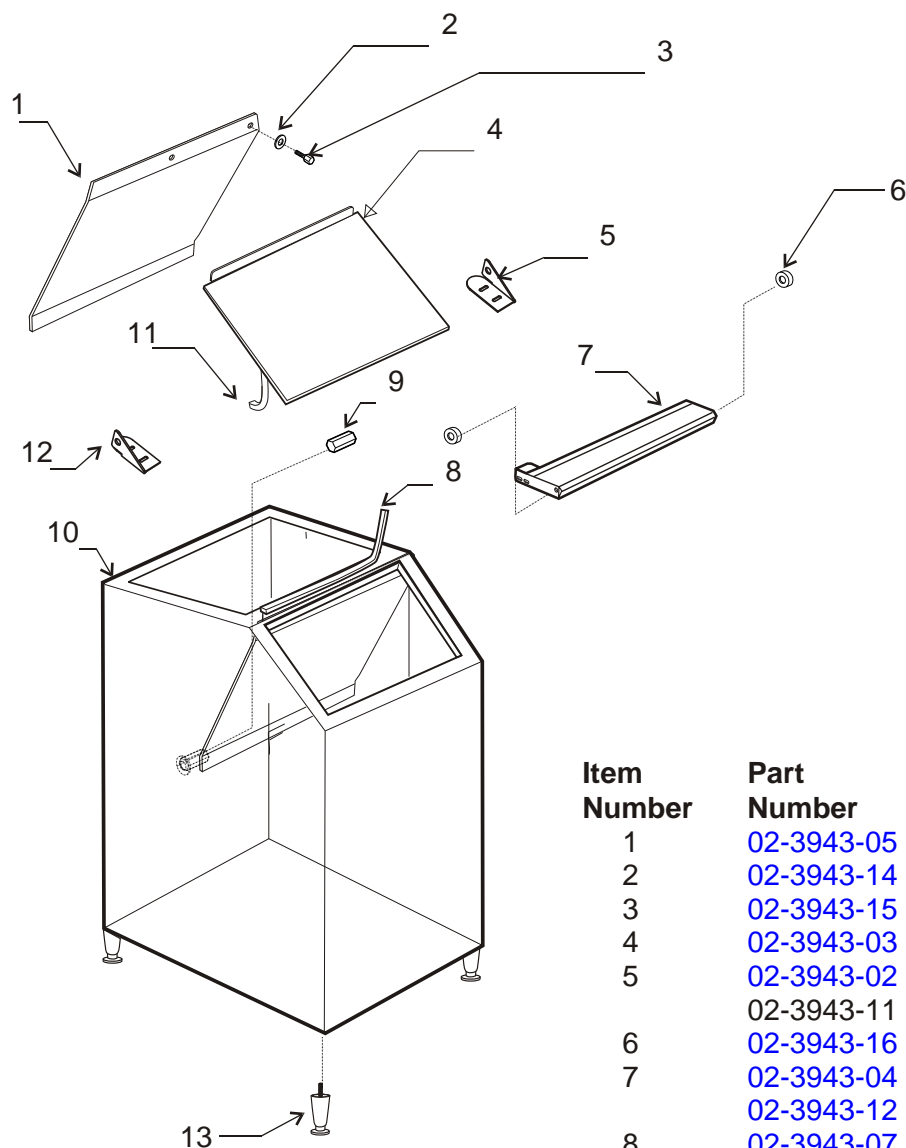

DRAIN FITTING DETAIL
after serial numbers
HTB250 489378-05K
HTB350 488666-05K

Bins, Condensers, and Accessories Service Parts

B230P

Item Number	Part Number	Description
1	02-4732-02	Door only
2	02-4654-21	Door assembly , includes door, baffle, gasket and hinges
3	02-3943-10* KLP7	Set of 4 legs for bins with "1280" in the serial number. Set of 4 legs for bins with "1320" in the serial number.

* Note: Leg Threads are $\frac{1}{2}$ - 13. These legs will not interchange with any other Scotsman leg or caster.

Bins, Condensers, and Accessories Service Parts

BH360S

Item Number	Part Number	Description
1	02-3943-05	Ice deflector
2	02-3943-14	Rubber washer
3	02-3943-15	Thumbscrew
4	02-3943-03	Door w/gasket, w/out hinges
5	02-3943-02	Right hinge
	02-3943-11	Screw, hinge to door
6	02-3943-16	Nylon bearing
7	02-3943-04	Canopy
	02-3943-12	Screw, canopy to bin
8	02-3943-07	Gasket (per foot)
9	02-3943-13	Hex stand off
10	13-0943-02	Bin gasket tape (per foot)
11	02-3943-06	Door gasket
12	02-3943-01	Left hinge
	02-3943-11	Screw, hinge to door
13	02-3943-10	Set of 4 legs
14	02-3943-09	Connecting strap, IM to bin