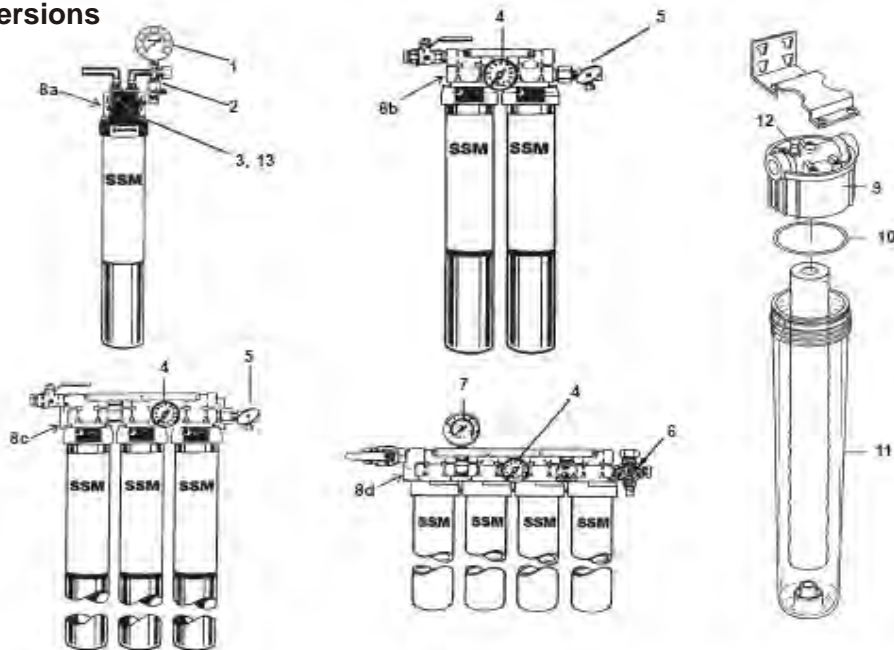

Pre-Filter Parts - Current Version

9n	02-3790-22	Head assembly
10n	02-3790-23	O-ring
11n	02-3790-24	20" bowl
	02-3790-25	10" bowl

Prior Versions

Current Pre Filter

Prior Version Parts

Item Number	Part Number	Description
1	02-3790-15	Outlet gauge
2	02-3790-16	Activation valve, single
3	02-3790-12	Valve stem
4	02-3790-14	Outlet gauge
5	02-3790-17	Activation valve
6	02-3790-18	Activation valve, quad
7	02-3790-13	Pressure gauge
8a	02-3790-01	Single bracket
8b	02-3790-02	Dual bracket
8c	02-3790-03	Triple bracket
8d	02-3790-04	Quad bracket
9	02-2790-06	Screw for bracket
9n	02-3790-22	Pre-filter head
10	02-3790-07	Ring seal
10n	02-3790-23	O-ring
11	02-3790-08	20" bowl
11n	02-3790-24	20" bowl
	02-3790-09	10" bowl
12	02-3790-10	Pressure relief kit
13	02-3790-11	Valve handle