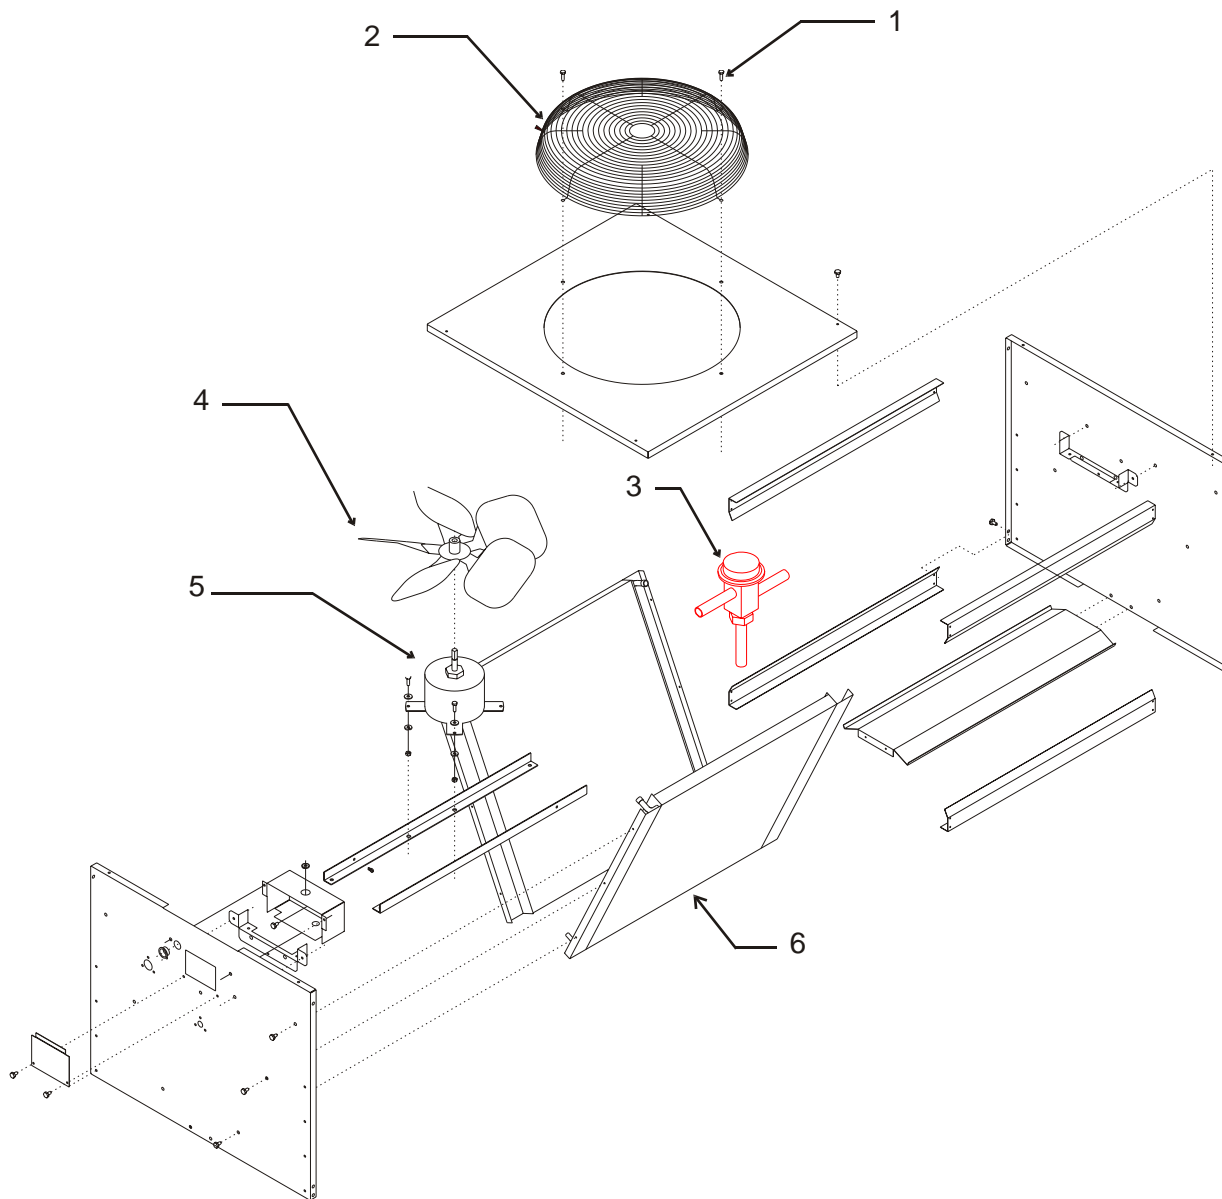

Bins, Condensers, and Accessories Service Parts

ERC V Coil Condenser, ERC611, ERC2086, ER2C6810, ER2C1316

Item Number	Part Number	Description
1	03-1645-01	Screw
2	02-3770-01	Fan guard
3	16-1044-01	Headmaster, ERC611
4	18-8820-01	Fan blade
5	12-2717-01	Fan motor
6	18-8819-01	Coil for ERC611/2086/6810

ER680, 1086, ER2C6810, 1316:
[16-1057-04](#) Quick connect, discharge
[16-1057-03](#) Quick connect, liquid

Fan motor run capacitor: [18-8878-01](#)
Line set ends: kTE4 (set of all 4)
Eclipse line set ends: [KTE6](#) (set of all 6)

Not Shown:

- [A37169-001](#) Leg - fits all
- [A37296-001](#) Leg brace,
- [03-1645-01](#) Screw for legs

ERC611:

- [16-0850-01](#) Quick connect, discharge
- [16-0850-03](#) Quick connect, liquid