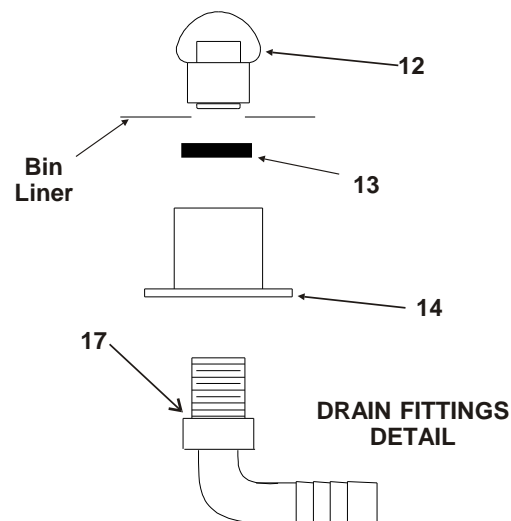

Drain Detail

Hinge Detail

* Replacement of frame recommended when servicing hinge parts.

Order kit **KLP7** for a set of 4 legs.

Bins, Condensers, and Accessories Service Parts

HTB555

See Item 18 for Hinge Kit

Item Number	Part Number	Description
1	02-2380-02	Spacer
2	02-3196-01	Hinge
3	02-2806-01	Shoulder screw
4	03-1539-09	E-Ring
5	19-0503-04	Gasket - 9 ft.*
6	02-3274-01	Door frame -Brown
	02-3274-32	Door frame - Grey
7	13-0909-01	Door gasket - 58"
8	A36481-021	Door - Brown incl #7
	A36481-022	Door - Grey incl #7
9	03-0727-11	Thumb screw
10	A35637-001	Canopy
11	A37310-001	Baffle
12	02-2809-02	Drain top
13	02-4193-01	Flat washer
14	02-3108-01	Drain bottom
15	03-1418-07	Screw for hinge
16	02-3202-02	Trim guard
17	05-0586-01	Drain elbow
18	A40021-021	Hinge kit, includes 2 of items 1, 2, 3 and 4; plus 4 of item 15.
Not shown	02-0540-01	Scoop