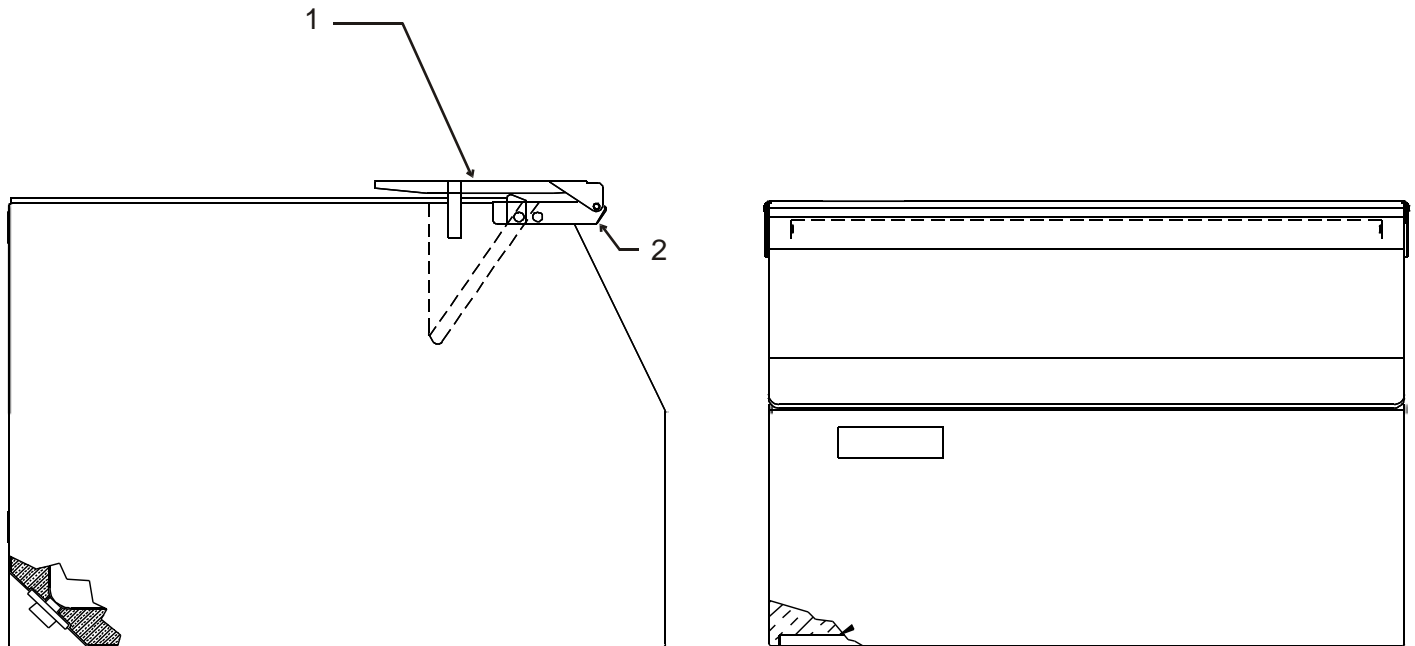

DRAIN FITTING DETAIL
after serial numbers
HTB250 489378-05K
HTB350 488666-05K

Bins, Condensers, and Accessories Service Parts

B230P

Item Number	Part Number	Description
1	02-4732-02	Door only
2	02-4654-21	Door assembly , includes door, baffle, gasket and hinges
3	02-3943-10* KLP7	Set of 4 legs for bins with "1280" in the serial number. Set of 4 legs for bins with "1320" in the serial number.