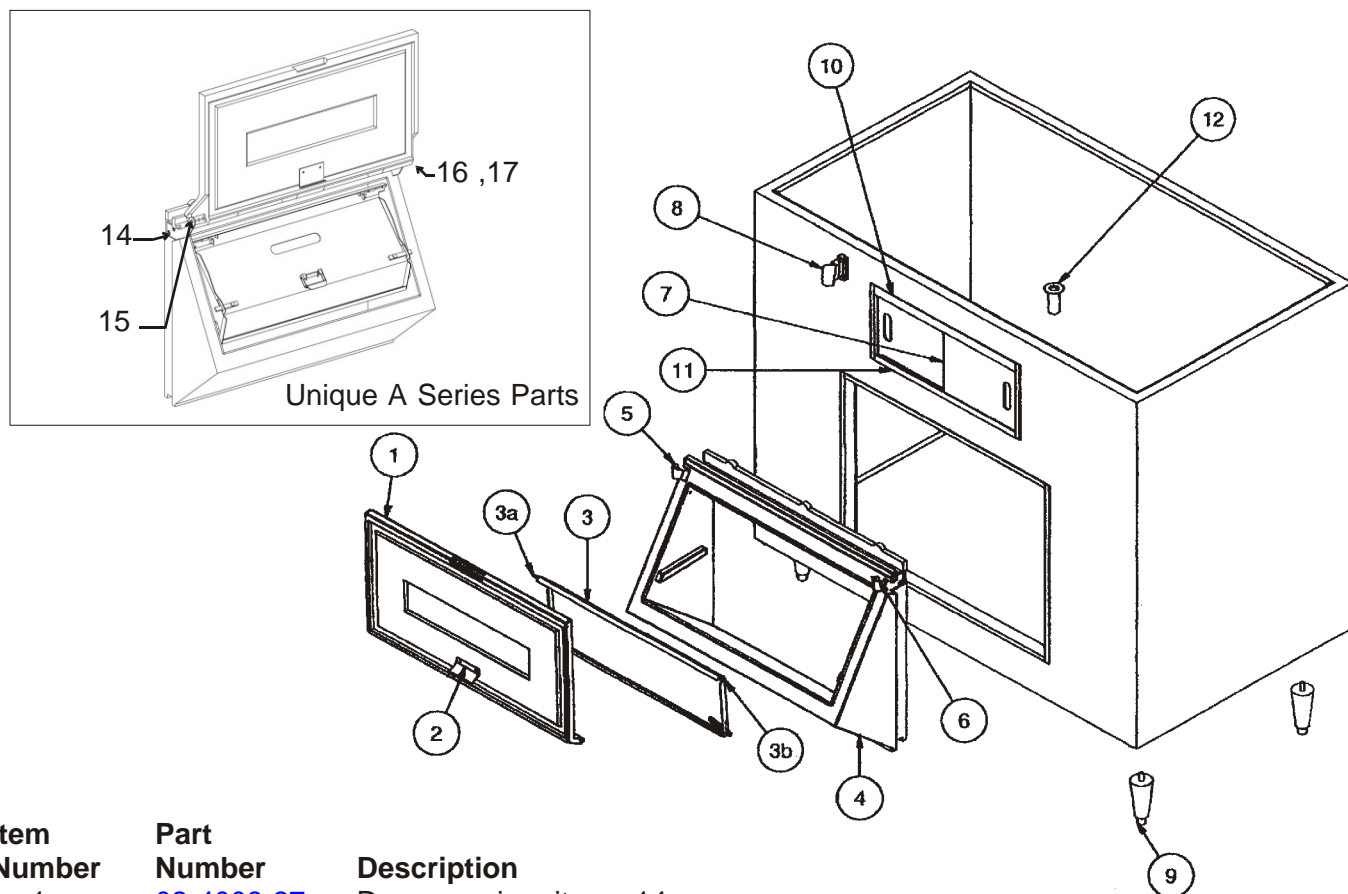

Bins, Condensers, and Accessories Service Parts

BH1100, BH1300, BH1600

Item Number	Part Number	Description
1	02-4008-27	Door, requires items 14 and 16 when replacing non-spring loaded doors.
2	02-4008-03	Baffle latch bracket
3	02-4737-21	Baffle assembly
3a	02-4008-23	LH & RH spring loaded hinge kit
4	02-4008-07	Snout
5	02-4008-24	LH & RH door hinges
6	part of item 5	RH door hinge
7	02-4008-10	Window (set of 2)
8	02-4008-11	Door latch, not used on A
9	02-4987-01	1/2 Leg - each (current as of Jan of 2016)
	02-4008-12	5/8 Leg - each
	KLP7	5/8 Leg, kit
10	02-4008-25	Upper & lower window tracks
11	part of item 10	Lower window track
12	02-4008-15	1" plastic drain- includes nut and washer
A Series Parts Not Interchangeable with prior		
14	02-4008-28	LH hinge bracket
15	02-4008-26	LH spring loaded hinge
16	02-4008-29	RH hinge bracket
17	02-4008-32	RH spring loaded hinge

Not Shown

02-4008-16	SS 34"x48" Top Support
02-4008-17	48" Plastic Top*
02-4008-18	60" Plastic Top*
02-4008-19	9" Filler Panel
02-4008-20	13 1/2" Filler Panel

Note: Above filler panels are 21.5" long and changed in late 2005 to these:

- 02-4008-21 - 20.5" long 9 inch filler panel
- 02-4008-22 - 20.5" long 13.5 inch filler panel

Check serial number date code or opening size to confirm which filler panel to use.

* hole 45" wide x 20.5 deep

Hole in plastic top changed in late 2005, prior top no longer available.