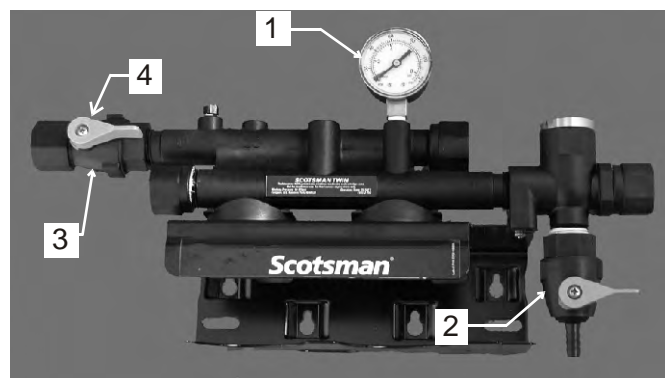

Bins, Condensers, and Accessories Service Parts

Water Filters

SSM1, SSM2, or SSM3 Water Filters Parts Current Version

Item	SSM1	SSM2, 3	Description
1	02-3790-15	02-3790-15	Gauge
2	02-3790-16	02-3790-19	Flushing Valve
3	-	02-3790-20	Inlet Valve
4	02-3790-21	-	Valve handle

Pre-Filter Parts - Current Version

9n	02-3790-22	Head assembly
10n	02-3790-23	O-ring
11n	02-3790-24	20" bowl
	02-3790-25	10" bowl