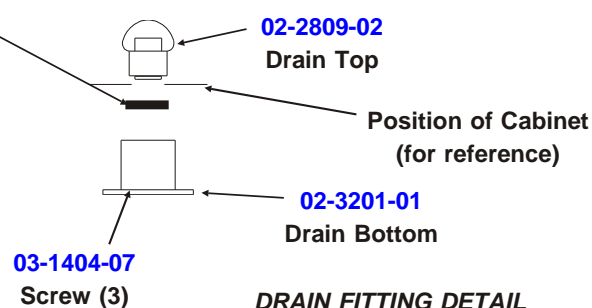

DRAIN FITTING DETAIL
after serial numbers
HTB250 489378-05K
HTB350 488666-05K