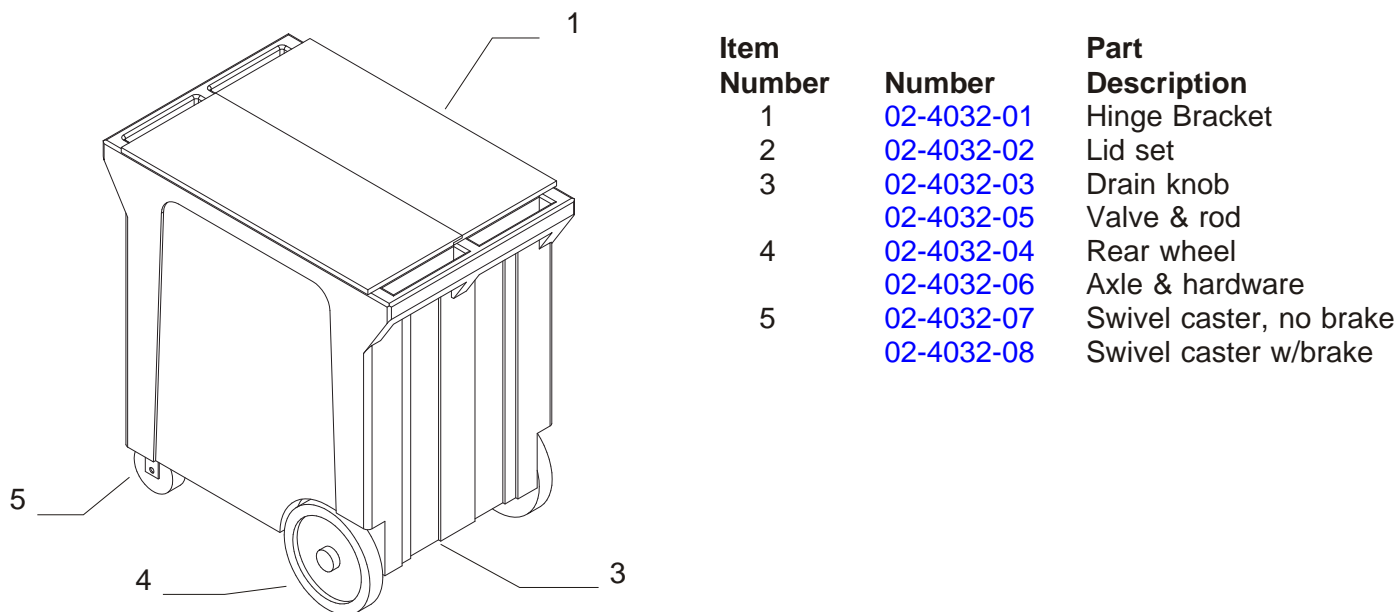

Bins, Condensers, and Accessories

Service Parts

Ice Cart Systems (ICS1, ICS2, ICS3)