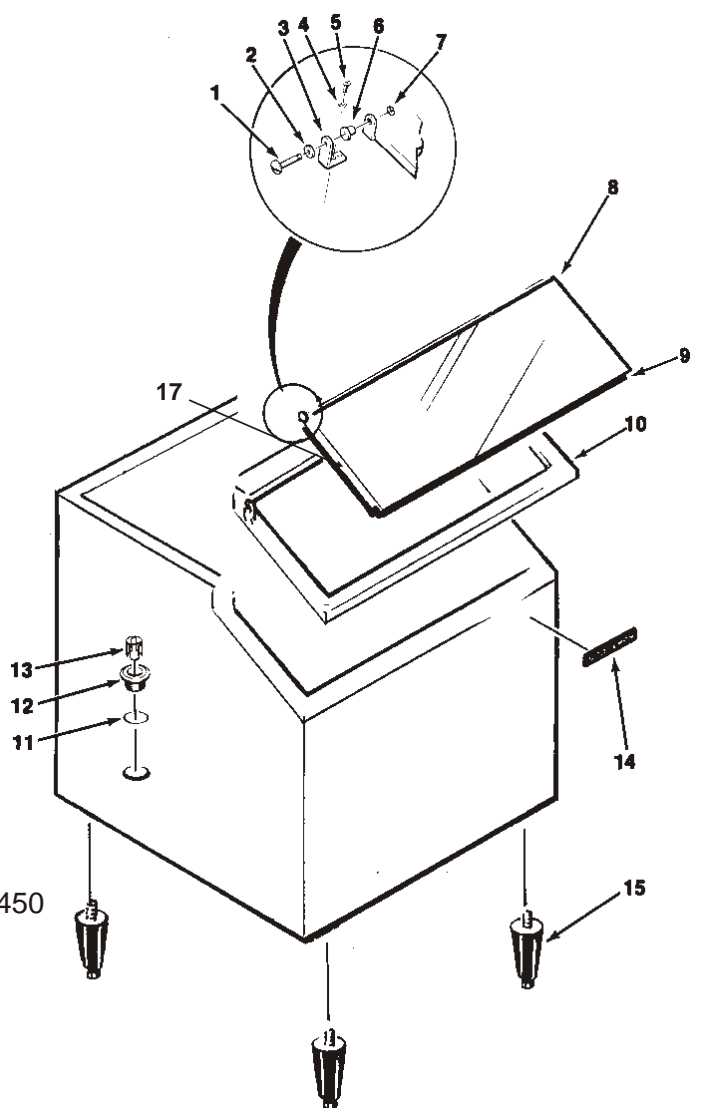

Bins, Condensers, and Accessories Service Parts

HTB250/350 & BH250/350 & BH450

Item Number	Part Number	Description
1	02-2806-01	Shoulder screw
2	02-2380-02	Spacer
3	A25259-001	BH450 Hinge member
	A31248-001	Hinge member, all but BH450
4	03-1417-14	Washer
5	03-1404-26	Screw
6	02-2380-01	Hinge bushing
7	03-1539-09	E ring
8	A32648-001	Door - brown
	A32648-002	Door - gray
9	13-0595-00	Door gasket (49" req.)
10	02-2857-01	HTB250/350 Door frame, brown
	02-2857-32	HTB250/350 door frame, gray
	A30820-001	BH450 Door frame & canopy
	02-2857-32	BH250AE/BH350AE Door frame
11	13-0617-11	O-ring
12	02-2809-01	Drain top, all but BH450
	A18090-000	BH450 drain top
13	A06448-000	BH450 strainer
14	15-0711-01	Emblem - for sandalwood
	15-0711-02	Emblem for gray
15	KLP7	Legs, black
	KLP8S	Legs, nickel plated
16	A32580-001	Baffle HTB only
	03-0727-06	Thumb screw for baffle
	03-1423-07	Speed nut for baffle
17	A32317-001	Canopy, all but BH450
18	02-3201-01	Drain bottom, HTB250/350 after Nov. 91 (05K)