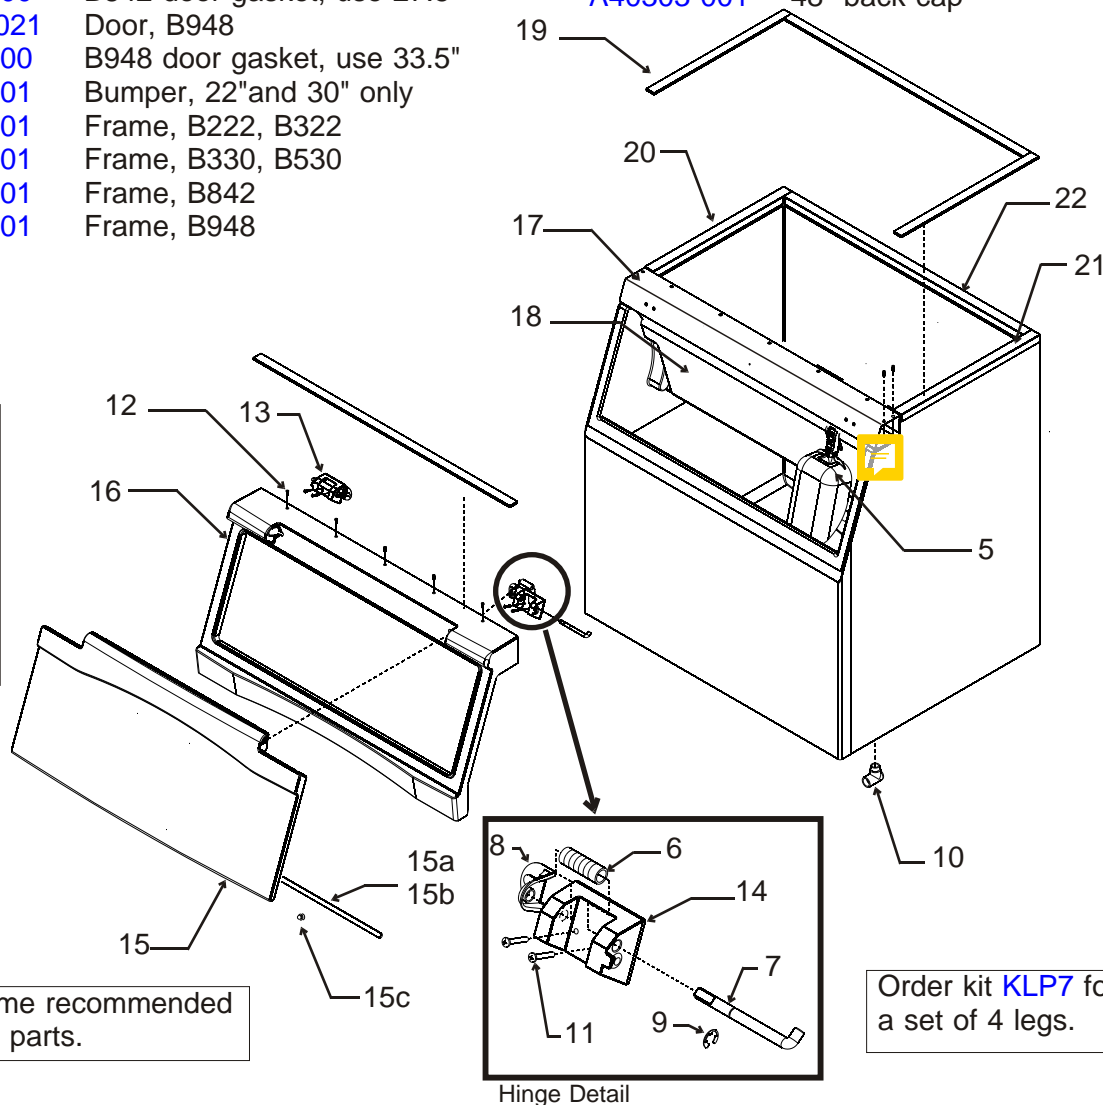

Hinge Detail

* Replacement of frame recommended when servicing hinge parts.

Order kit **KLP7** for a set of 4 legs.