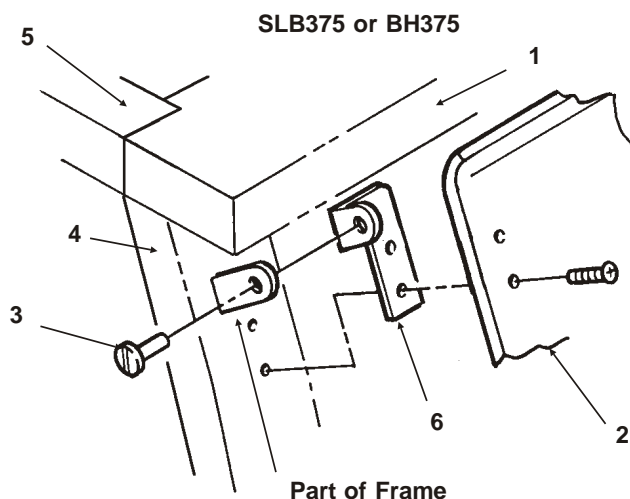

Bins, Condensers, and Accessories Service Parts

SLB150, SLB260/BH260, SLB375/BH375

Item Number	Part Number	Description
1	C80211705	Canopy
2	C80230902	Bin door assembly (includes hinge)
3	C80206901	Hinge pin
4	C80209504	Door frame assembly
5	19-0503-04	Gasket tape, 90"
6	C80206601	Hinge for door, rt
	C80206602	Hinge for door, left
Not illustrated:		
7	C80399201	Clear button
8	C80511301	Baffle