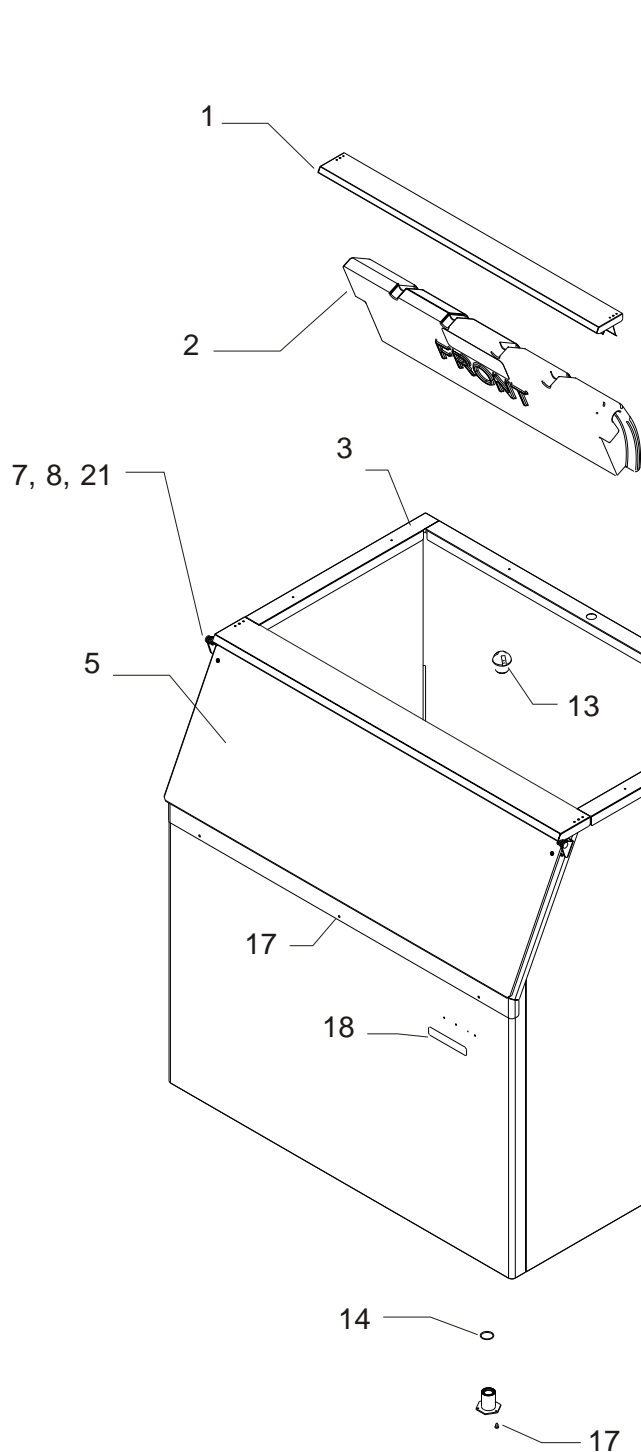

Bins, Condensers, and Accessories

Service Parts

BH801

ITEM NUMBER	PART NUMBER	DESCRIPTION
1	A38434-001	Canopy
2	A38476-001	Baffle
3	19-0503-04	Gasket order per foot
4	A37640-021	Door Frame,
5	A32419-020	Door, incl 5a, 6, 21, 22
5a	02-2881-02	Drip molding
6	13-0595-00	Door Gasket (10')*
7	A32396-002	Hinge Rt.
8	A32396-001	Hinge Left
9	02-2380-01	Hinge Bushing
10	02-2380-02	Hinge Spacer
11	02-2806-01	Shoulder Screw
12	03-1539-09	E-Clip
13	02-2809-02	Drain Top
14	02-4193-01	Flat washer
15	02-3201-01	Drain bottom
16	KLP7	Legs, painted set of 4
	KLP8S	Legs, S.S. set of 4
17	03-1404-07	Screw - frame to bin
18	03-1419-09	Screw - hinge to frame
19	15-0808-01	Emblem
20	03-1418-24	Screw - hinge to door
21	A32546-001	Door Hinge Lft
22	A32546-002	Door Hinge Rt.