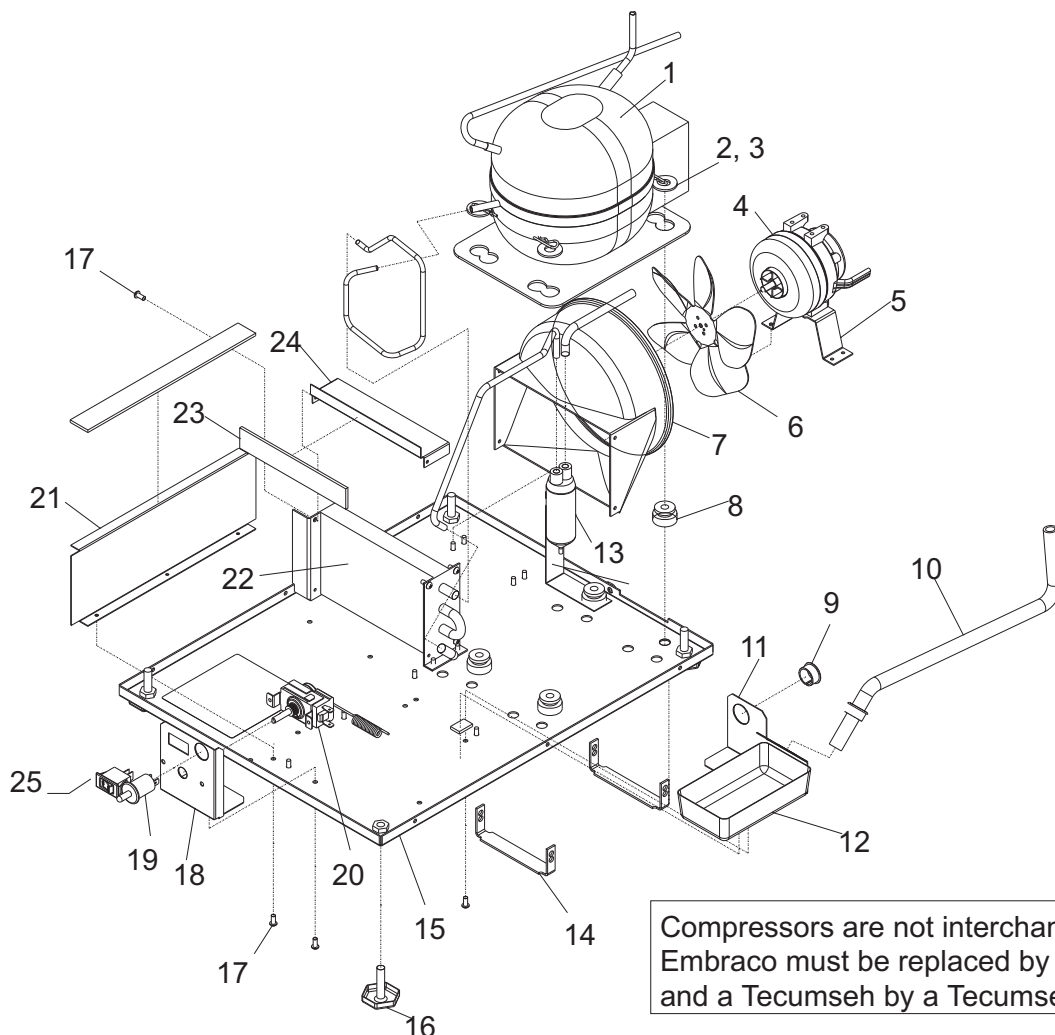

SCV32 Service Parts

Condensing Unit & Electrical

Compressors are not interchangeable; an Embraco must be replaced by an Embraco and a Tecumseh by a Tecumseh.

Item Number	Part Number	Description
1	Embraco 18-8802-21	Tecumseh - D series units 18-8947-21 Compressor**
1a	18-8802-52	18-8947-41 Overload
1b	18-8802-55*	18-8947-31 Relay
1c	18-8802-53	18-8776-54 Terminal cover
1d	-	18-1902-66 Run capacitor

9	12-1213-10	Snap bushing
10	13-0674-02	Drain tubing, 1 unit
12	02-3984-01	Drain pan
13	02-3490-01	Dryer
14	A29015-001	Bracket
15	A28921-002	Base
16	03-1608-01	Leg
17	03-1531-01	Screw
18	A38407-001	Bracket
19	12-2886-01	Plunger Switch
20	11-0586-21	Thermostat
21	A35495-001	Panel
22	18-8712-01	Condenser
23	19-0503-02	Ins tape
24	A35512-001	Baffle
25	12-2885-01	Rocker Switch

2	03-3821-01	Hitch pin
3	03-1407-08	Washer
4	12-2927-01	Fan motor
5	A28798-001	Bracket
6	02-4197-01	Fan blade
7	02-2871-01	Shroud
8	18-8861-01	Mounting grommet

* Includes overload and terminal cover.
** Includes all starting components and a dryer.