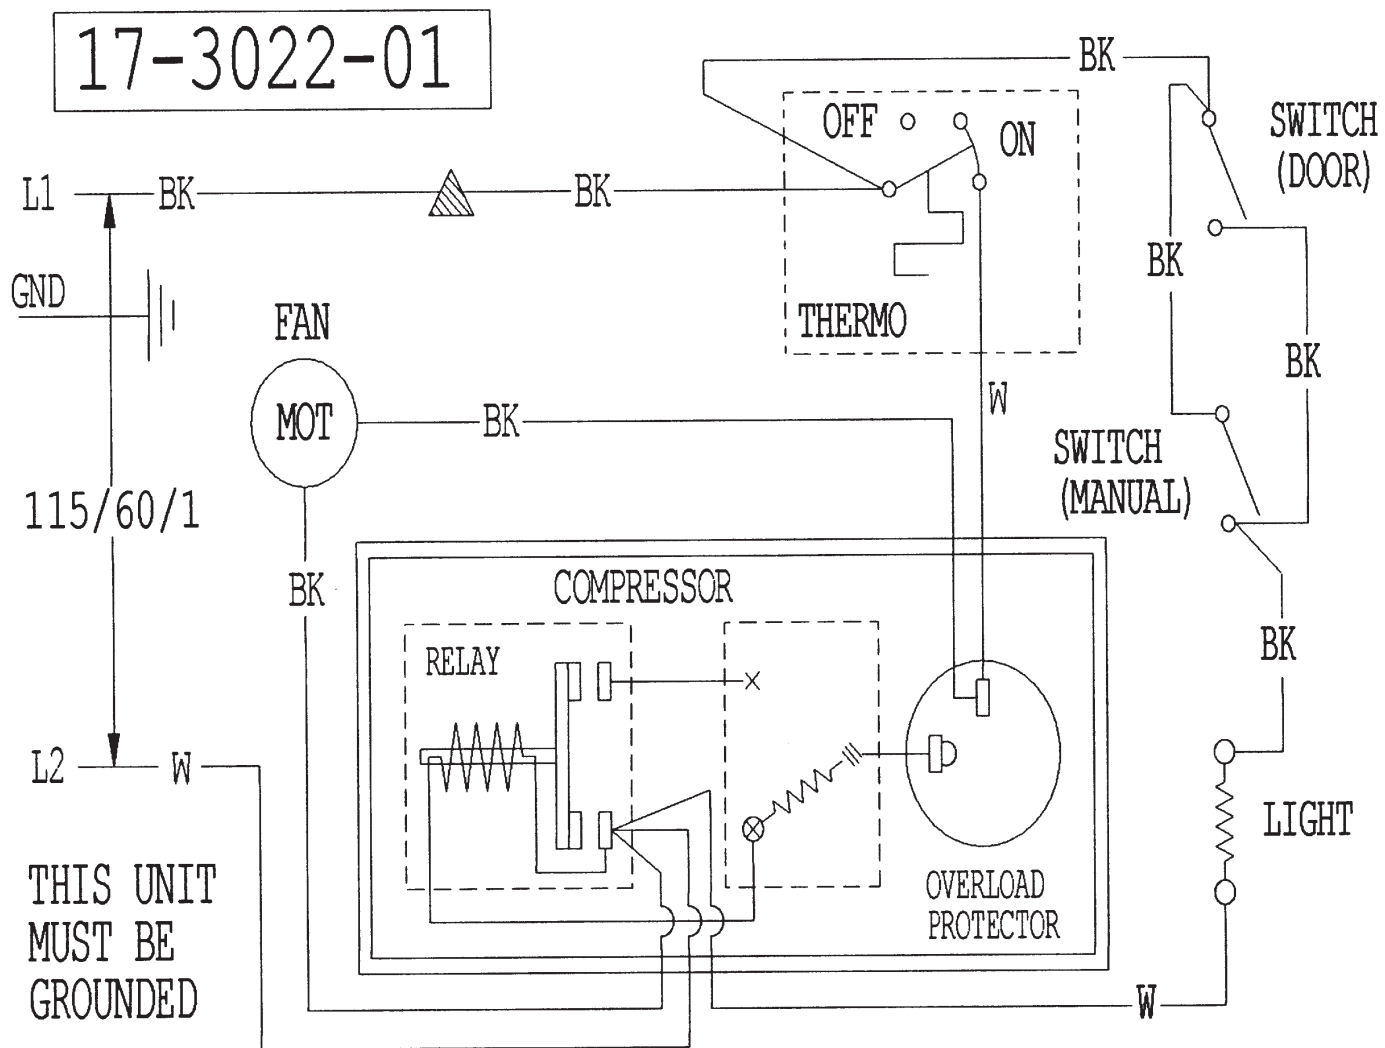

SCV32 Service Parts

Wiring Diagram