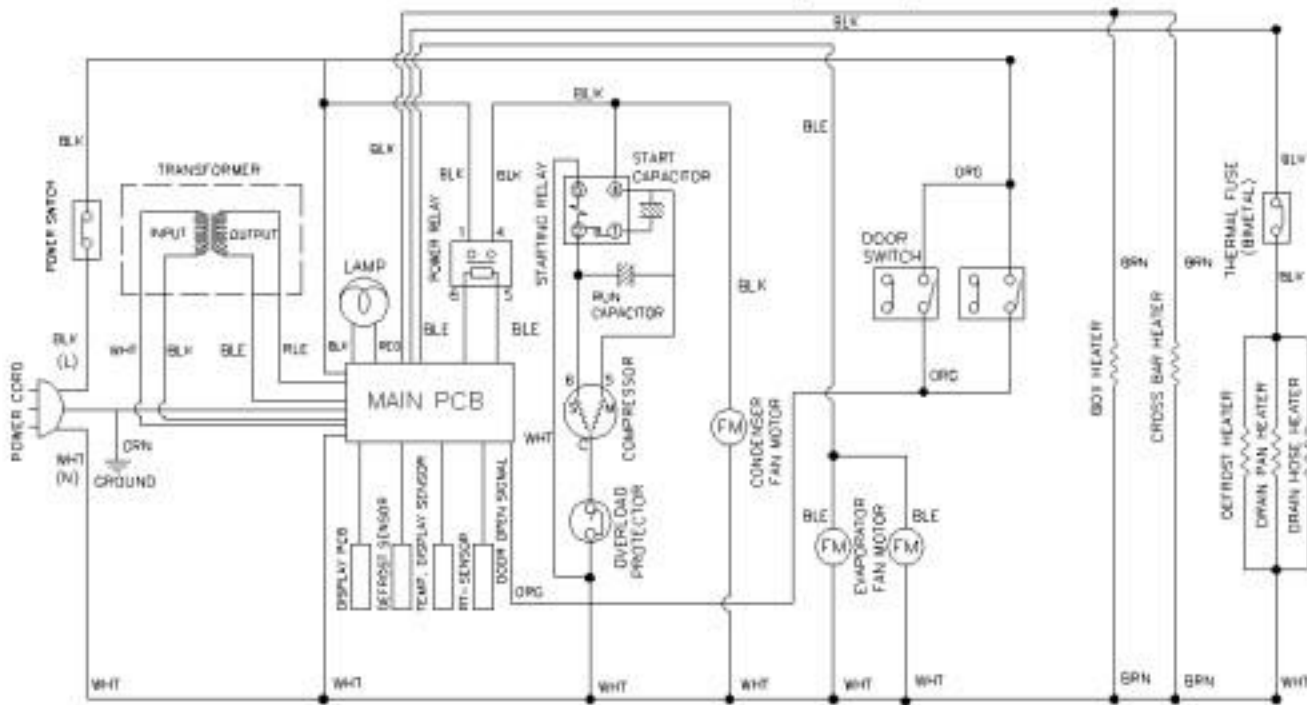

CIRCUIT DIAGRAM (B49G)

CIRCUIT DIAGRAM (B23G)

115V/60Hz

WHT - WHITE BLE - BLUE
 BLK - BLACK ORC - GRANGE
 RED - RED GRN - GREEN

R510A-720

CIRCUIT DIAGRAM (B49F)

WHT - WHITE BLE - BLUE BRN - BROWN
 BLK - BLACK ORG - ORANGE
 RED - RED GRN - GREEN

115V/60Hz

R510A-4B1

CIRCUIT DIAGRAM (B49R)

115V/60Hz

WHT - WHITE
 BLK - BLACK
 RED - RED
 BLE - BLUE
 ORC - ORANGE
 GRN - GREEN

R510A-470

CIRCUIT DIAGRAM (B23F)

WHT - WHITE	BLE - BLUE
BLK - BLACK	GRN - GREEN
RED - RED	

115V/60Hz

R510A-460

CIRCUIT DIAGRAM (B23R)

WHT - WHITE
 BLK - BLACK
 RED - RED
 BLE - BLUE
 ORC - ORANGE
 GRN - GREEN

115V/60Hz

R510A-450