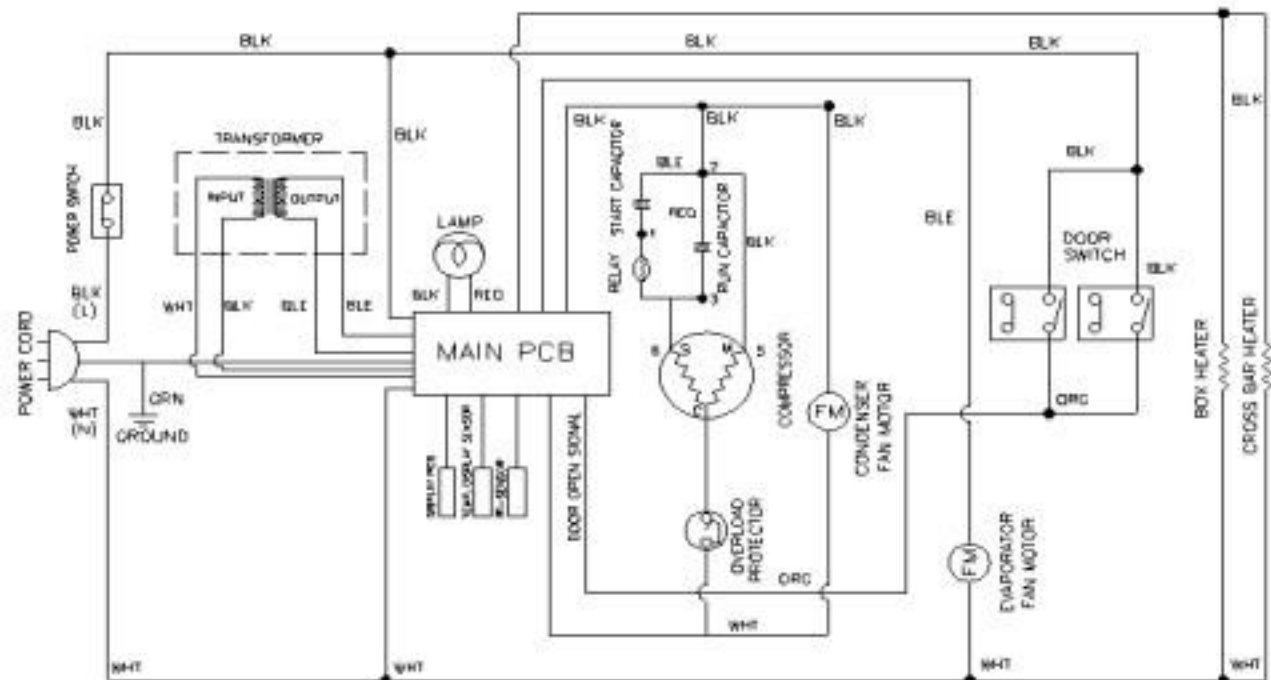

CIRCUIT DIAGRAM (B49G)

CIRCUIT DIAGRAM (B23G)

115V/60Hz

WHT - WHITE BLE - BLUE
 BLK - BLACK ORC - GRANGE
 RED - RED GRN - GREEN

R510A-720

CIRCUIT DIAGRAM (B49F)

WHT - WHITE BLE - BLUE BRN - BROWN
 BLK - BLACK ORG - ORANGE
 RED - RED GRN - GREEN

115V/60Hz

R510A-4B1

CIRCUIT DIAGRAM (B49R)

115V/60Hz

WHT - WHITE
 BLK - BLACK
 RED - RED
 BLE - BLUE
 ORC - ORANGE
 GRN - GREEN

R510A-470

CIRCUIT DIAGRAM (B23F)

WHT - WHITE	BLE - BLUE
BLK - BLACK	GRN - GREEN
RED - RED	

115V/60Hz

R510A-460

CIRCUIT DIAGRAM (B23R)

WHT - WHITE
 BLK - BLACK
 RED - RED
 BLE - BLUE
 ORC - ORANGE
 GRN - GREEN

115V/60Hz

R510A-450