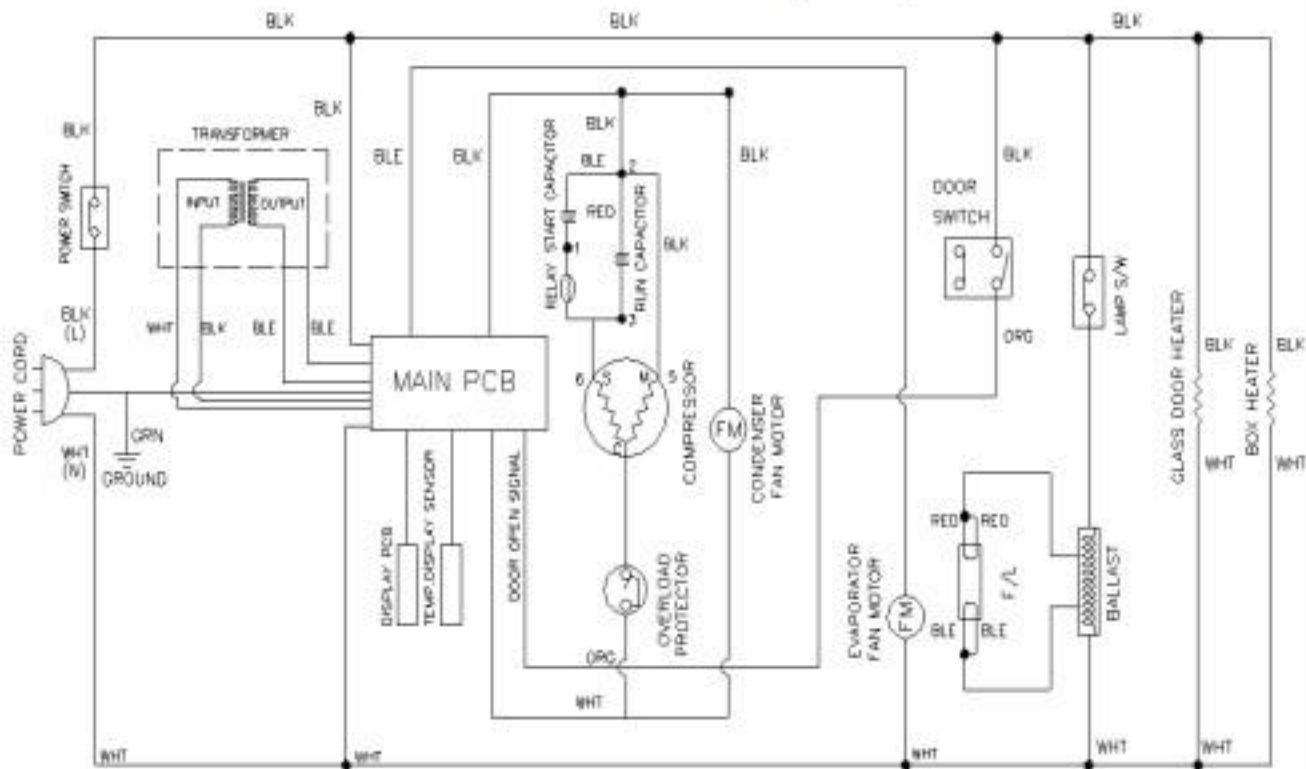

CIRCUIT DIAGRAM (B49G)

CIRCUIT DIAGRAM (B23G)

115V/60Hz

WHT - WHITE BLE - BLUE
 BLK - BLACK ORC - GRANGE
 RED - RED GRN - GREEN

R510A-720

CIRCUIT DIAGRAM (B49F)

WHT - WHITE BLE - BLUE BRN - BROWN
 BLK - BLACK ORG - ORANGE
 RED - RED GRN - GREEN

115V/60Hz

R510A-4B1

CIRCUIT DIAGRAM (B49R)

115V/60Hz

WHT - WHITE
 BLK - BLACK
 RED - RED
 BLE - BLUE
 ORC - ORANGE
 GRN - GREEN

R510A-470

CIRCUIT DIAGRAM (B23F)

WHT - WHITE	BLE - BLUE
BLK - BLACK	GRN - GREEN
RED - RED	

115V/60Hz

R510A-460

CIRCUIT DIAGRAM (B23R)

WHT - WHITE
 BLK - BLACK
 RED - RED
 BLE - BLUE
 ORC - ORANGE
 GRN - GREEN

115V/60Hz

R510A-450