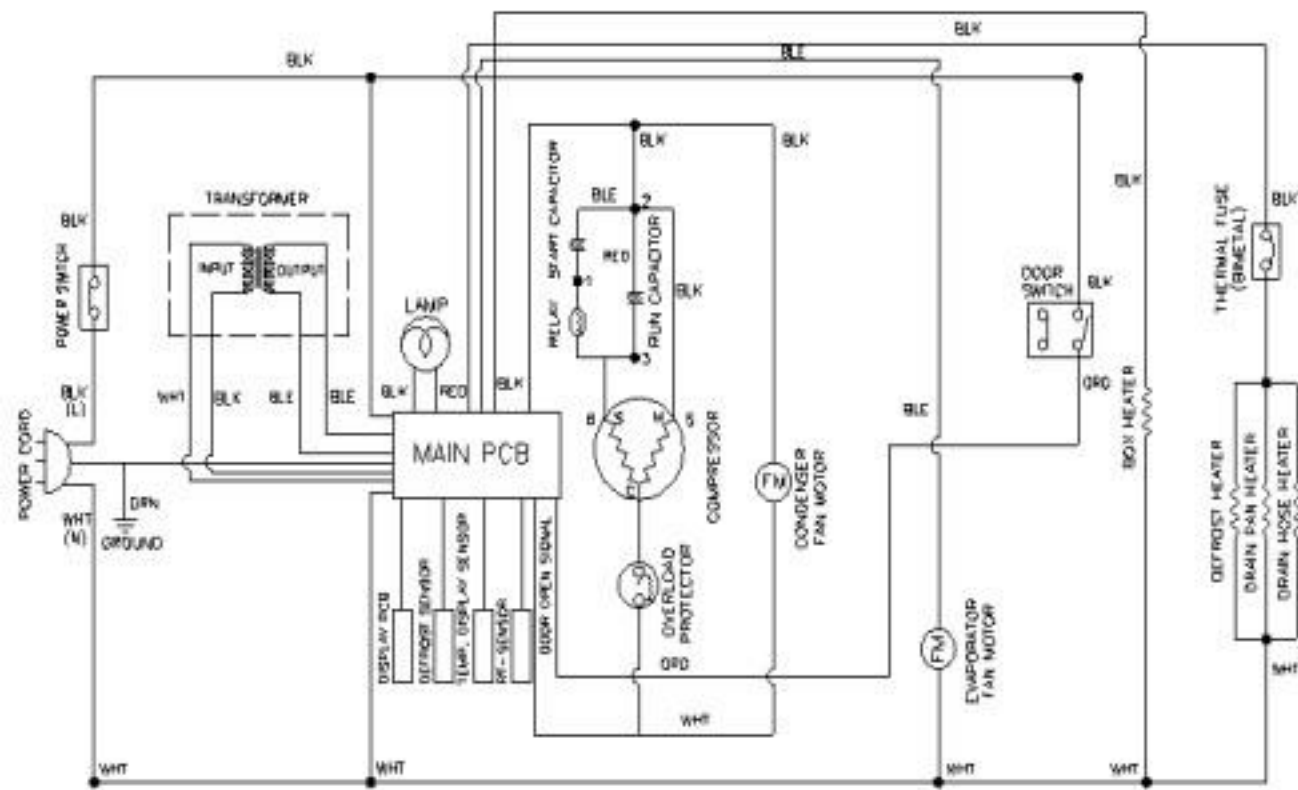

CIRCUIT DIAGRAM (B49G)

CIRCUIT DIAGRAM (B23G)

115V/60Hz

WHT - WHITE BLE - BLUE
 BLK - BLACK ORC - GRANGE
 RED - RED GRN - GREEN

R510A-720

CIRCUIT DIAGRAM (B49F)

WHT - WHITE BLE - BLUE BRN - BROWN
 BLK - BLACK ORG - ORANGE
 RED - RED GRN - GREEN

115V/60Hz

R510A-4B1

CIRCUIT DIAGRAM (B49R)

115V/60Hz

WHT - WHITE
 BLK - BLACK
 RED - RED
 BLE - BLUE
 ORC - ORANGE
 GRN - GREEN

R510A-470

CIRCUIT DIAGRAM (B23F)

WHT - WHITE	BLE - BLUE
BLK - BLACK	GRN - GREEN
RED - RED	

115V/60Hz

R510A-460

CIRCUIT DIAGRAM (B23R)

WHT - WHITE
 BLK - BLACK
 RED - RED
 BLE - BLUE
 ORC - ORANGE
 GRN - GREEN

115V/60Hz

R510A-450