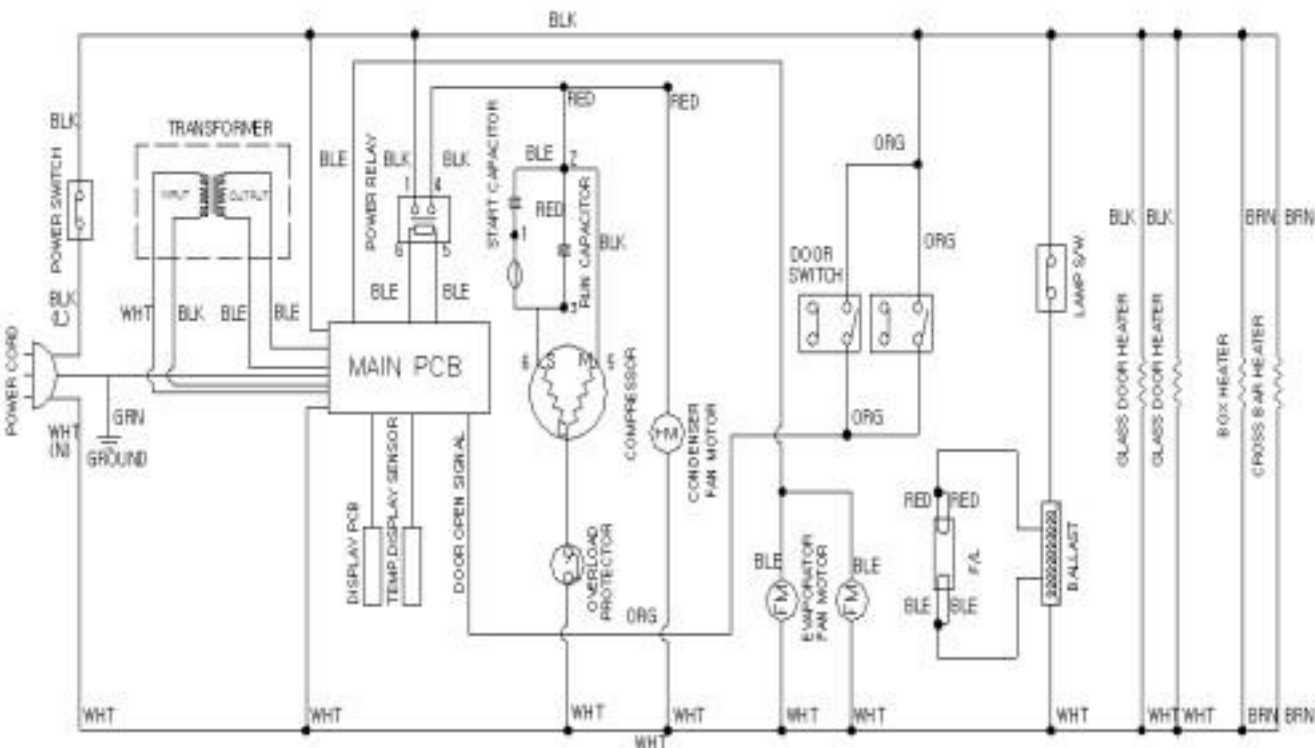

CIRCUIT DIAGRAM (B49G)

CIRCUIT DIAGRAM (B23G)

115V/60Hz

WHT - WHITE BLE - BLUE
 BLK - BLACK ORC - GRANGE
 RED - RED GRN - GREEN

R510A-720

CIRCUIT DIAGRAM (B49F)

WHT - WHITE BLE - BLUE BRN - BROWN
 BLK - BLACK ORG - ORANGE
 RED - RED GRN - GREEN

115V/60Hz

R510A-4B1

CIRCUIT DIAGRAM (B49R)

115V/60Hz

WHT - WHITE
 BLK - BLACK
 RED - RED
 BLE - BLUE
 ORC - ORANGE
 GRN - GREEN

R510A-470

CIRCUIT DIAGRAM (B23F)

WHT - WHITE	BLE - BLUE
BLK - BLACK	GRN - GREEN
RED - RED	

115V/60Hz

R510A-460

CIRCUIT DIAGRAM (B23R)

WHT - WHITE
 BLK - BLACK
 RED - RED
 BLE - BLUE
 ORC - ORANGE
 GRN - GREEN

115V/60Hz

R510A-450