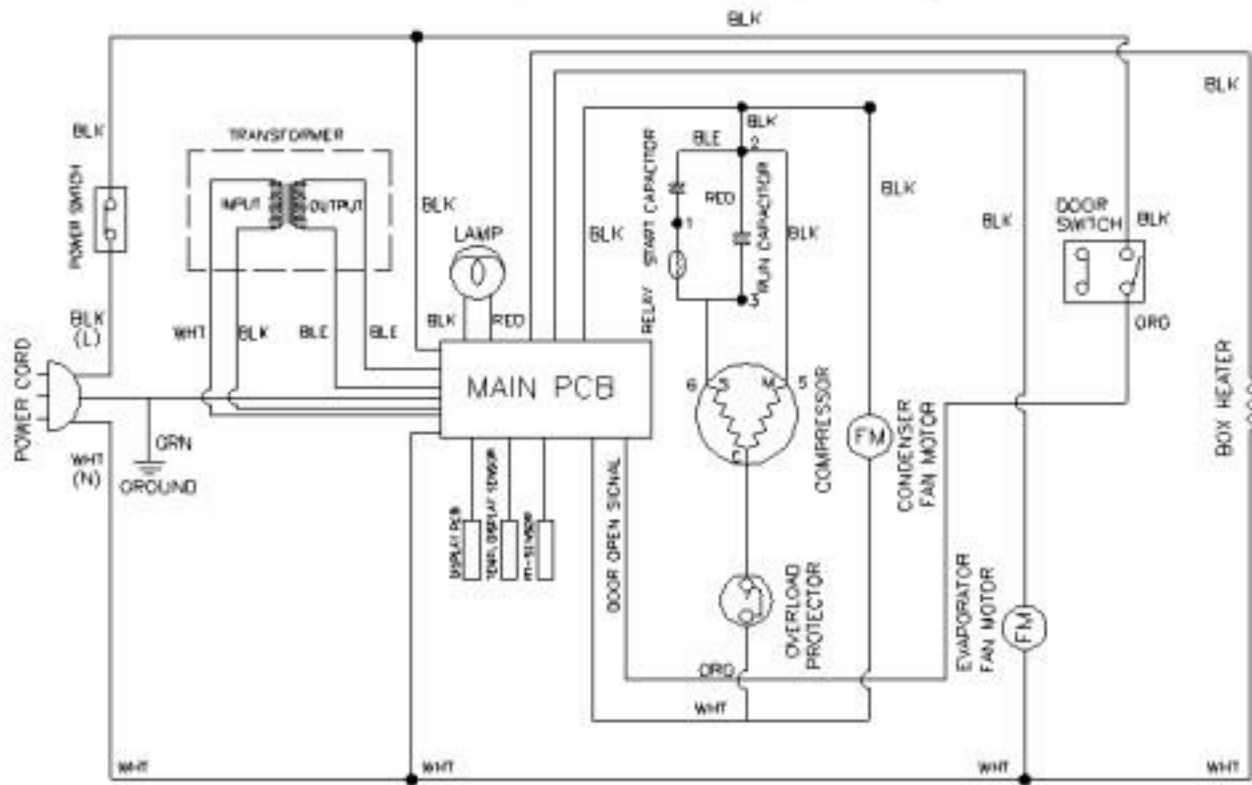

CIRCUIT DIAGRAM (B49G)

CIRCUIT DIAGRAM (B23G)

115V/60Hz

WHT - WHITE BLE - BLUE
 BLK - BLACK ORC - GRANGE
 RED - RED GRN - GREEN

R510A-720

CIRCUIT DIAGRAM (B49F)

WHT - WHITE BLE - BLUE BRN - BROWN
 BLK - BLACK ORG - ORANGE
 RED - RED GRN - GREEN

115V/60Hz

R510A-4B1

CIRCUIT DIAGRAM (B49R)

115V/60Hz

WHT - WHITE
 BLK - BLACK
 RED - RED
 BLE - BLUE
 ORC - ORANGE
 GRN - GREEN

R510A-470

CIRCUIT DIAGRAM (B23F)

WHT - WHITE	BLE - BLUE
BLK - BLACK	GRN - GREEN
RED - RED	

115V/60Hz

R510A-460

CIRCUIT DIAGRAM (B23R)

WHT - WHITE
 BLK - BLACK
 RED - RED
 BLE - BLUE
 ORC - ORANGE
 GRN - GREEN

115V/60Hz

R510A-450