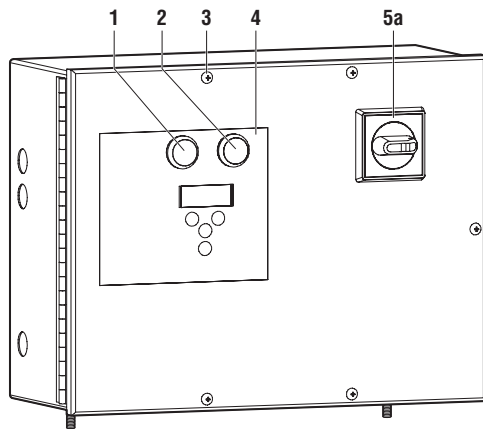

Salvajor TroughVeyor®

PRE-WIRED CONTROL PANEL PARTS BREAKDOWN for Model TVL & Model TVR

Model TVL & TVR Control Components

Item Numbers		
VOLTAGE	PHASE	ITEM NO.
208 or 230	3	320UL
460	3	396UL

Control Box Assembly

ITEM PART NO. DESCRIPTION

1	ABD100B	Start Button Assembly
2	ABD200A	Stop Button Assembly
3	997032	Screw 10-32 x 5/8"
4	999235	Control Overlay
5	994177	Line Disconnect Assembly (includes 5a)
5a	984016	Line Disconnect Handle (included with 994177)
6	997161	Flat Washer 6-32
7	997160	Hex Nut 6-32
8	994392	Solid State Control Panel
9	12155GA	Gasket Assembly 12" x 15.5" (4 Pc.)
10	994123	Overload Mounting Base
11a	994291	Overload .8 Amps (for 208-230V 3PH)
11b	994108	Overload .4 Amps (for 460V 3PH)
12	994294	Terminal End Clamp
13	994293	Terminal End Barrier
14	994292	Terminal Block
15	SCR1032	Ground Screw 10-32
16	997093	Screw 10-32 x 3/8"
17	994397	Secondary Fuse 3 Amp
18a	994095	Fuse 1 Amp (for 208-230V 3PH, 2 required)
18b	994112	Fuse 1/2 Amp (for 460V 3PH, 2 required)
19a	994115C	Transformer with 208-230V 3PH (with fuses)
19b	994115D	Transformer with 460V 3PH (with fuses)
20	994380	Contactors 24V Assembly (includes 20a & 20b)
20a	994174	Contactors 24V
20b	994302	Interlock Mechanical
21	994174	Contactors 24V
22a	007ULIP	Inner Panel SS System 208-230V 3PH (incls all electrical components)
22b	009ULIP	Inner Panel SS System 460V 3PH (incls all electrical components)