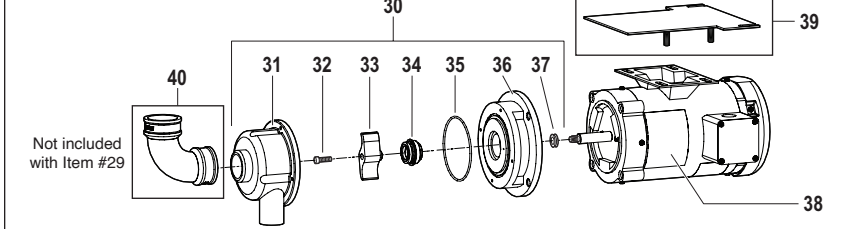

Salvajor TroughVeyor®

For
Serial
Numbers
starting at
5070

PARTS BREAKDOWN for Model TVL & Model TVR
(Left hand shown, Right hand similar)

Model TVL & TVR System Components

Item #9

Item #16

Item #29

Item #41