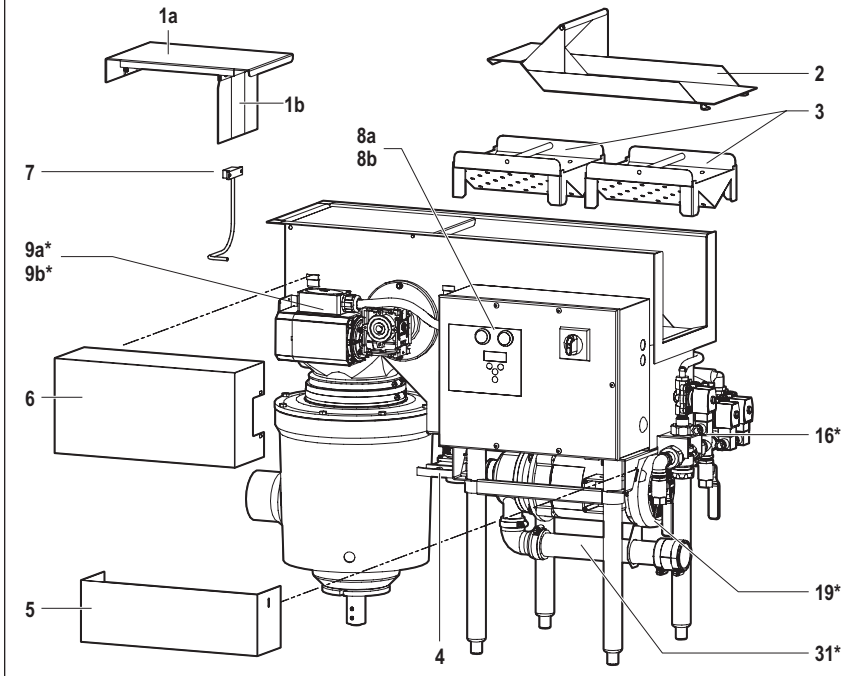

Salvajor TroughVeyor®

For
Serial
Numbers
starting at
5070

PARTS BREAKDOWN for Model TVL & Model TVR
(Left hand shown, Right hand similar)

Model TVL & TVR System Components

Item #9

Item #16

Item #29

Item #41

Salvajor TroughVeyor®

PRE-WIRED CONTROL PANEL PARTS BREAKDOWN for Model TVL & Model TVR

Model TVL & TVR Control Components

Item Numbers		
VOLTAGE	PHASE	ITEM NO.
208 or 230	3	320UL
460	3	396UL

Control Box Assembly