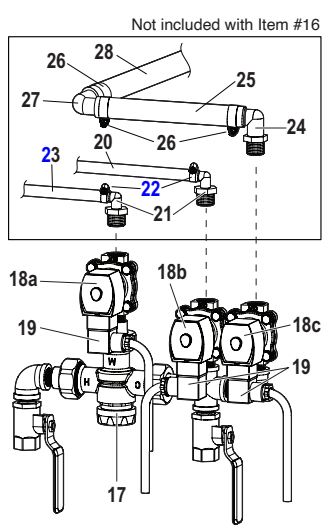

Salvajor TroughVeyor®

For
Serial
Numbers
starting at
5070

PARTS BREAKDOWN for Model TVL & Model TVR
(Left hand shown, Right hand similar)

Model TVL & TVR System Components

Item #9

Item #16

Item #29

Item #41

Salvajor TroughVeyor®

PRE-WIRED CONTROL PANEL PARTS BREAKDOWN for Model TVL & Model TVR

Model TVL & TVR Control Components

Item Numbers		
VOLTAGE	PHASE	ITEM NO.
208 or 230	3	320UL
460	3	396UL

Control Box Assembly