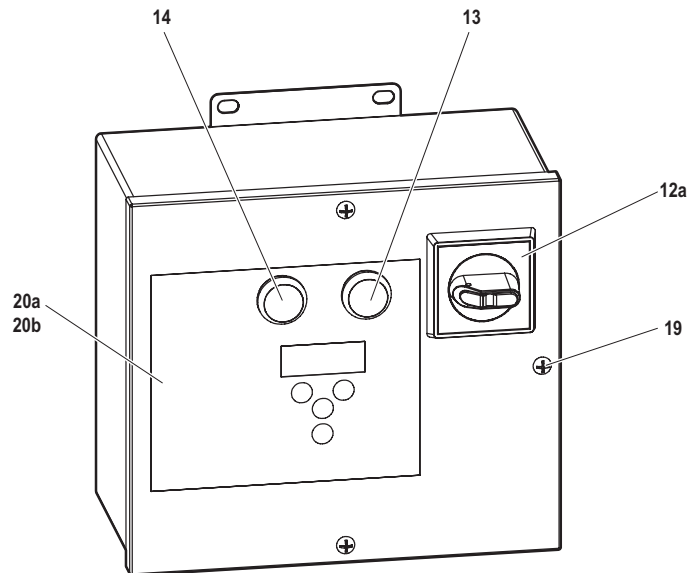

10" x 9" Box Assembly

SALVAJOR®

4530 East 75th Terrace Kansas City, MO 64132-2081, USA

Service: 1.888.725.8256 | Fax: 1.800.832.9373

service@salvajor.com | www.salvajor.com