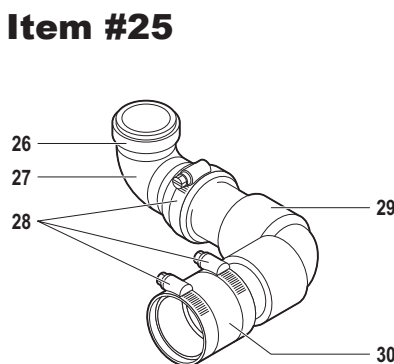

Salvajor Trough Collector

For Serial Numbers
starting at 26606

PARTS BREAKDOWN for Model S419

Model S419 System Components

Item #10

Item #25

Item #31a Item #31b (shown)

Not included with
Item #31a or 31b