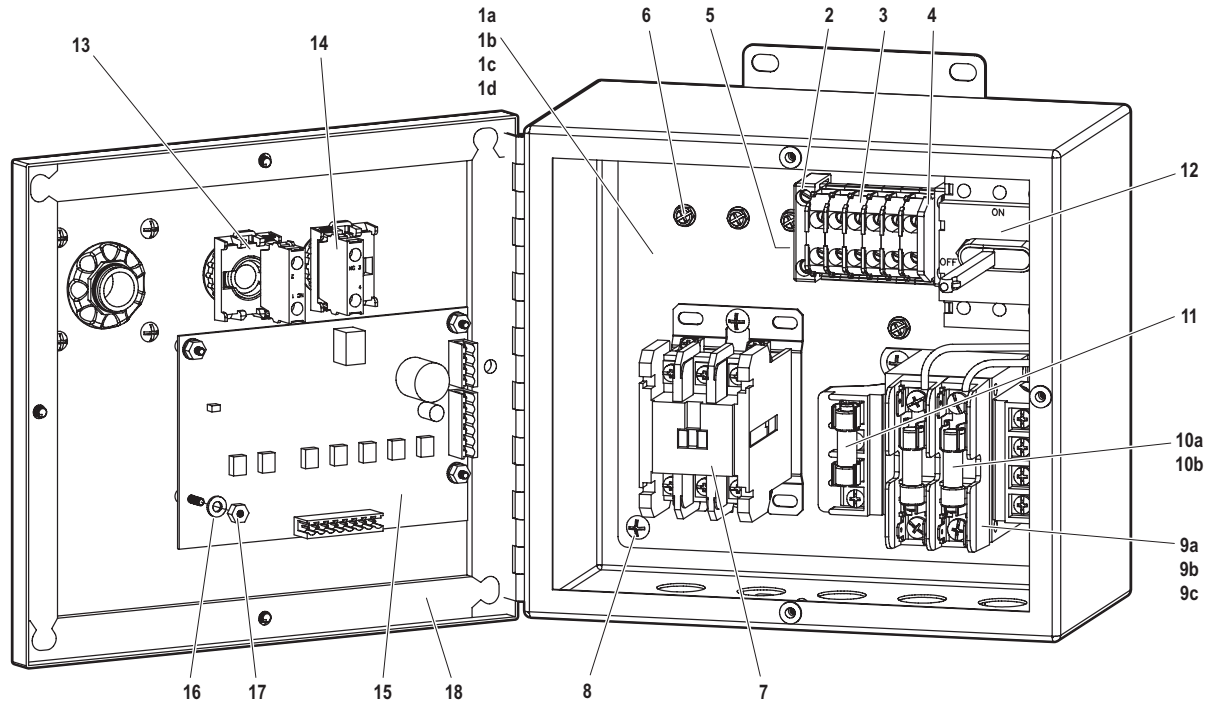

Salvajor Model SS33

Automatic Start/Stop with Line Disconnect

PRE-WIRED CONTROL PANEL PARTS BREAKDOWN

SS33 Item Numbers

VOLTAGE	PHASE	ITEM NO.
115	1	SS334
208 or 230	1	SS335
208 or 230	3	SS337
460	3	SS339

ITEM	PART NO.	DESCRIPTION
1a	SS334IP	SS33 Inner Panel 115V 1PH
1b	SS335IP	SS33 Inner Panel 208V 1PH
1c	SS337IP	SS33 Inner Panel 208-230V 3PH
1d	SS339IP	SS33 Inner Panel 460V 1PH
2	994294	End Clamp
3	994292	Terminal Block
4	994293	End Barrier
5	994295	Din Rail Mounting Track
6	SCR1032	Ground Screw 10-32
7	994174	Contactor 24V
8	997093	Screw 10-32 X 3/8"
9a	994116A	Transformer Assembly 115V
9b	994115A	Transformer Assembly 208-230V
9c	994115B	Transformer Assembly 460V
10a	994095	Fuse 1 AMP
10b	994122	Fuse .5 AMP
11	994101	Fuse 2 AMP
12	980209	Line Disconnect Assembly (Includes 12a)
12a	984016	Line Disconnect (Handle Only)
13	ABD200A	Button Stop
14	ABD100B	Button Start
15	994392	Solid State Control Panel
16	997161	Flat Washer 6-32
17	997160	Hex Nut 6-32
18	910GA	Gasket Assembly 9 X 10 Box
19	997032	Screw 10-32 X 5/8"
20a	999235	Control Overlay
20b	999258	Control Overlay