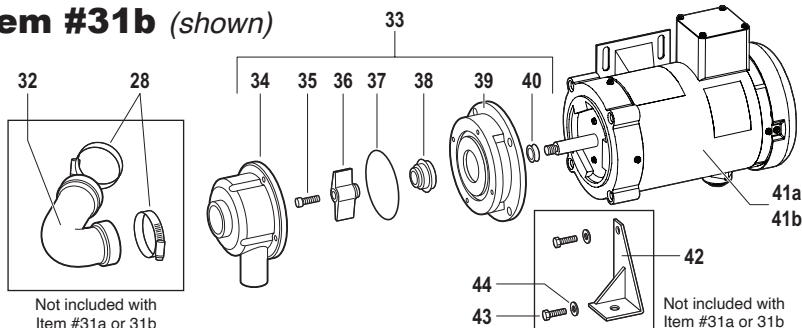

Salvajor Trough Collector

For Serial Numbers
starting at 26606

PARTS BREAKDOWN for Model S419

Model S419 System Components

Item #10

Item #25

Item #31a Item #31b (shown)

Not included with
Item #31a or 31b