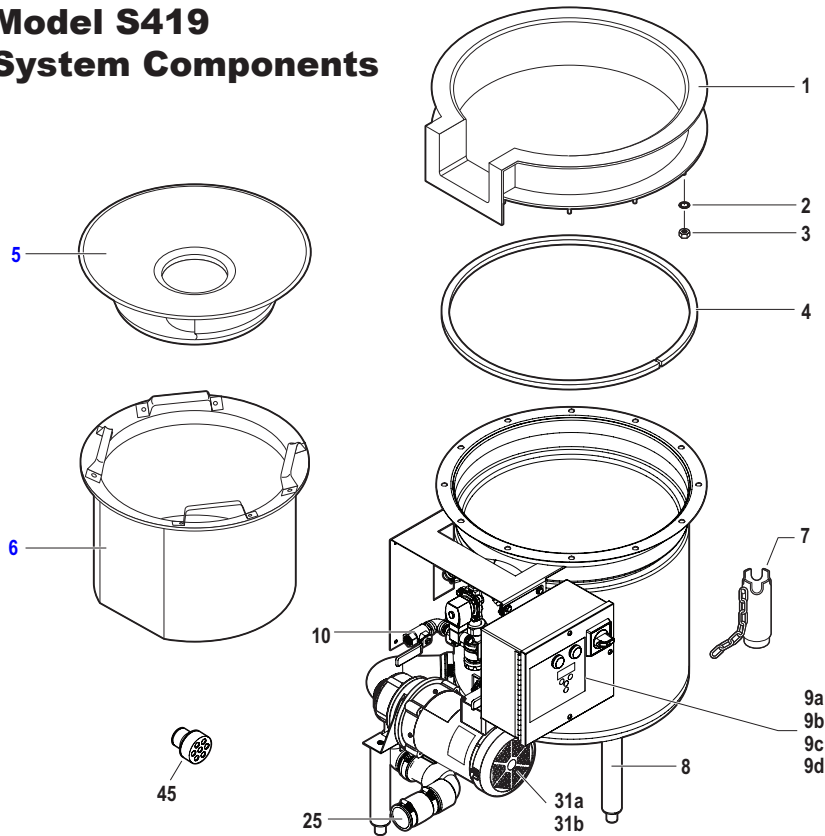

Salvajor Trough Collector

For Serial Numbers
starting at 26606

PARTS BREAKDOWN for Model S419

Model S419 System Components

Item #10

Item #25

Item #31a Item #31b (shown)

Not included with
Item #31a or 31b