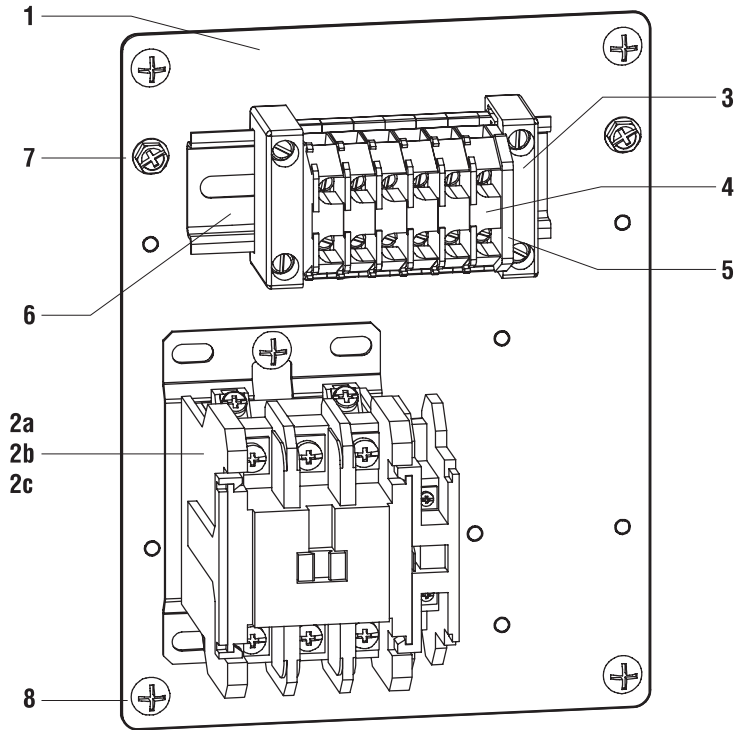

Salvajor Model MSS

Manual Start/Stop

PRE-WIRED CONTROL PANEL PARTS BREAKDOWN

MSS Item Numbers

VOLTAGE	PHASE	ITEM NO.
115	1	MSS4
208 or 230	1	MSS5
208 or 230	3	MSS7
460	3	MSS9

ITEM	PART NO.	DESCRIPTION
1	79IP	Inner Panel MSS
2a	994006	Contactora 115V
2b	994007	Contactora 208-230V
2c	994008	Contactora 460V
3	994294	End Clamp
4	994292	Terminal Block
5	994293	End Barrier
6	994005	Din Rail Mounting Track
7	SCR1032	Ground Screw 10-32
8	997093	Screw 10-32 X 3/8"
9	79GA	Lid Gasket Assembly
10	ABD100B	Button Start
11	ABD200A	Button Stop
12	79BA	7" X 9" Box Assembly
13	997032	Screw 10-32 X 5/8"

7" x 9" Box Assembly

(Model MSS-LD on other side)