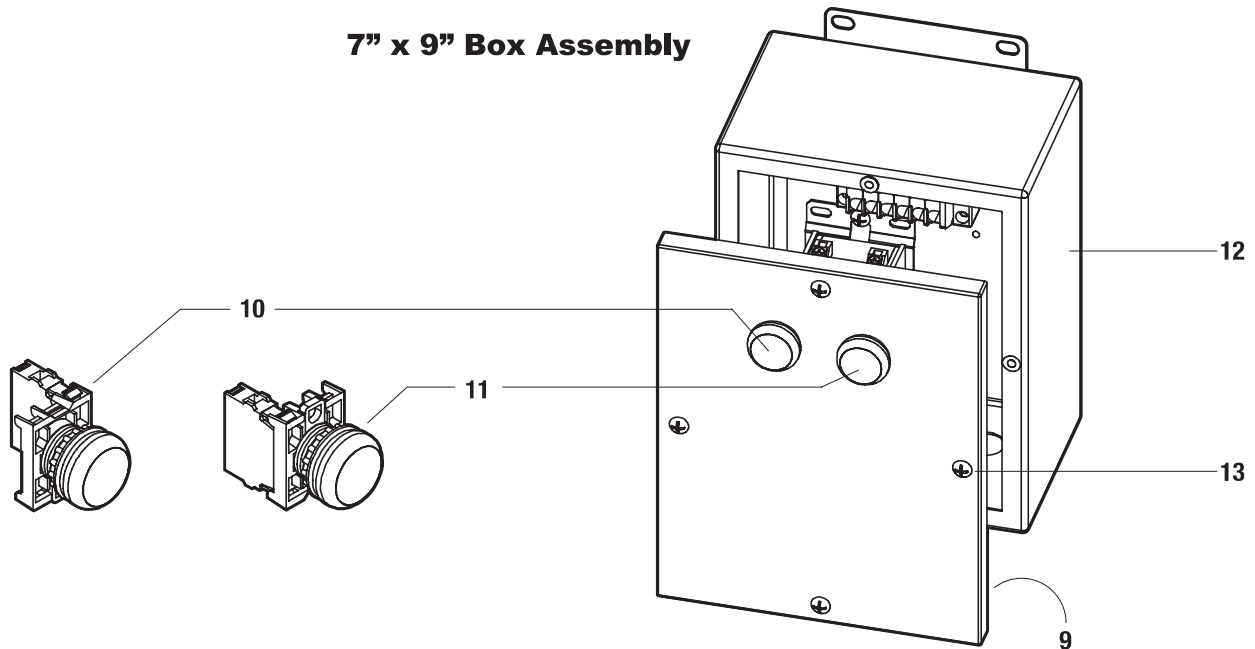

Salvajor Model MSS

Manual Start/Stop

PRE-WIRED CONTROL PANEL PARTS BREAKDOWN

MSS Item Numbers

VOLTAGE	PHASE	ITEM NO.
115	1	MSS4
208 or 230	1	MSS5
208 or 230	3	MSS7
460	3	MSS9

ITEM	PART NO.	DESCRIPTION
1	79IP	Inner Panel MSS
2a	994006	Contactora 115V
2b	994007	Contactora 208-230V
2c	994008	Contactora 460V
3	994294	End Clamp
4	994292	Terminal Block
5	994293	End Barrier
6	994005	Din Rail Mounting Track
7	SCR1032	Ground Screw 10-32
8	997093	Screw 10-32 X 3/8"
9	79GA	Lid Gasket Assembly
10	ABD100B	Button Start
11	ABD200A	Button Stop
12	79BA	7" X 9" Box Assembly
13	997032	Screw 10-32 X 5/8"

7" x 9" Box Assembly

(Model MSS-LD on other side)