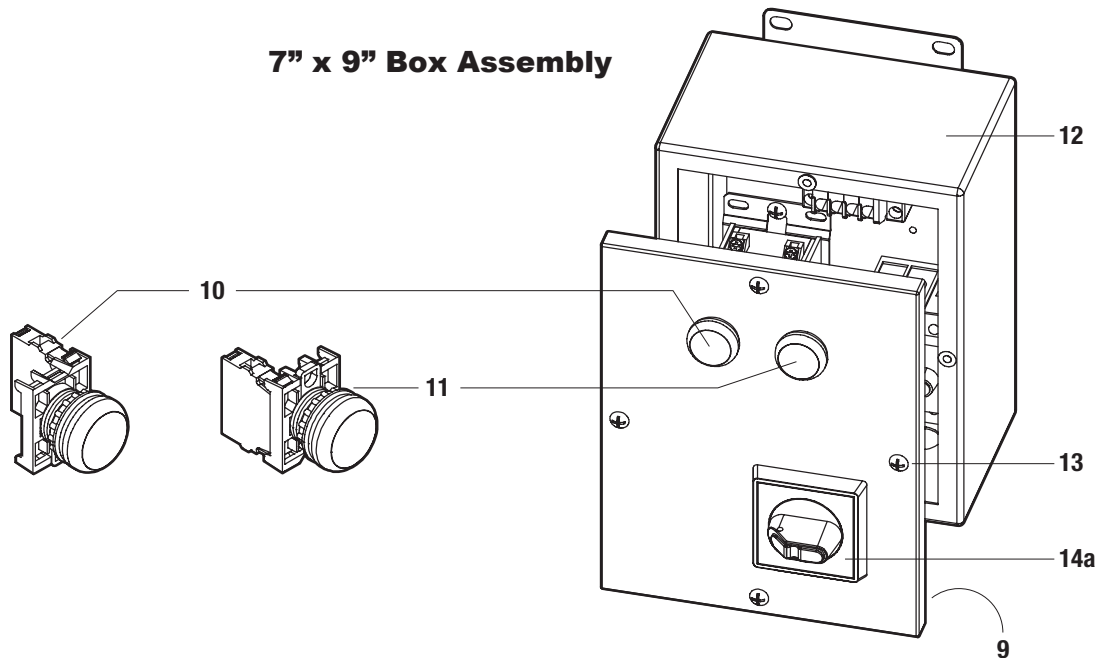

7" x 9" Box Assembly

(Model MSS on other side)

SALVAJOR

4530 East 75th Terrace Kansas City, MO 64132-2081, USA
Service: 1.888.725.8256 | Fax: 1.800.832.9373
service@salvajor.com | www.salvajor.com

Printed in USA
Form No. MSSPB (09-20)