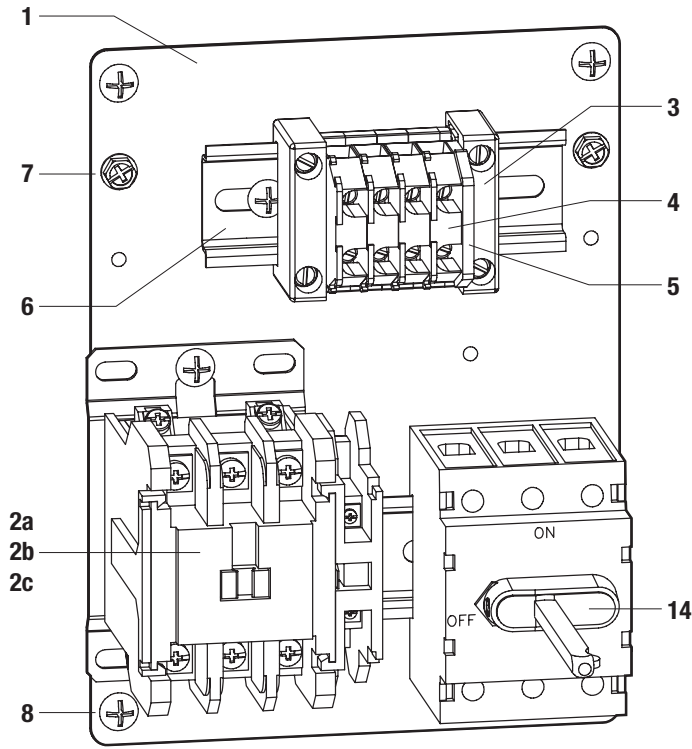

Salvajor Model MSS

Manual Start/Stop

PRE-WIRED CONTROL PANEL PARTS BREAKDOWN

MSS Item Numbers		
VOLTAGE	PHASE	ITEM NO.
115	1	MSS4
208 or 230	1	MSS5
208 or 230	3	MSS7
460	3	MSS9

ITEM	PART NO.	DESCRIPTION
1	79IP	Inner Panel MSS
2a	994006	Contactors 115V
2b	994007	Contactors 208-230V
2c	994008	Contactors 460V
3	994294	End Clamp
4	994292	Terminal Block
5	994293	End Barrier
6	994005	Din Rail Mounting Track
7	SCR1032	Ground Screw 10-32
8	997093	Screw 10-32 X 3/8"
9	79GA	Lid Gasket Assembly
10	ABD100B	Button Start
11	ABD200A	Button Stop
12	79BA	7" X 9" Box Assembly
13	997032	Screw 10-32 X 5/8"

7" x 9" Box Assembly

(Model MSS-LD on other side)

Salvajor Model MSS-LD

Manual Start/Stop with Line Disconnect

PRE-WIRED CONTROL PANEL PARTS BREAKDOWN

MSS-LD Item Numbers		
VOLTAGE	PHASE	ITEM NO.
115	1	MSSLD4
208 or 230	1	MSSLD5
208 or 230	3	MSSLD7
460	3	MSSLD9

ITEM	PART NO.	DESCRIPTION
1	79IP	Inner Panel MSS
2a	994006	Contactors 115V
2b	994007	Contactors 208-230V
2c	994008	Contactors 460V
3	994294	End Clamp
4	994292	Terminal Block
5	994293	End Barrier
6	994005	Din Rail Mounting Track
7	SCR1032	Ground Screw 10-32
8	997093	Screw 10-32 X 3/8"
9	79GA	Lid Gasket Assembly
10	ABD100B	Button Start
11	ABD200A	Button Stop
12	79BA	7" X 9" Box Assembly
13	997032	Screw 10-32 X 5/8"
14	980138	Line Disconnect Assy (includes 14a)
14a	984016	Line Disconnect Handle