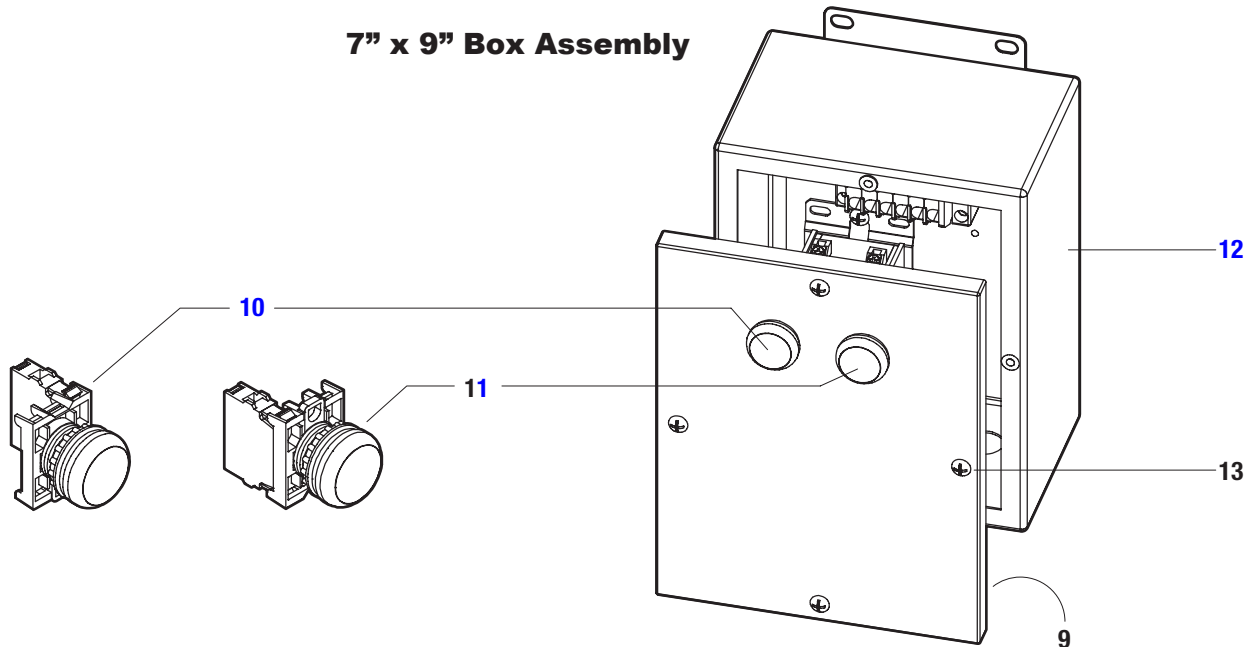

Salvajor Model MSS

Manual Start/Stop

PRE-WIRED CONTROL PANEL PARTS BREAKDOWN

MSS Item Numbers		
VOLTAGE	PHASE	ITEM NO.
115	1	MSS4
208 or 230	1	MSS5
208 or 230	3	MSS7
460	3	MSS9

ITEM	PART NO.	DESCRIPTION
1	79IP	Inner Panel MSS
2a	994006	Contactors 115V
2b	994007	Contactors 208-230V
2c	994008	Contactors 460V
3	994294	End Clamp
4	994292	Terminal Block
5	994293	End Barrier
6	994005	Din Rail Mounting Track
7	SCR1032	Ground Screw 10-32
8	997093	Screw 10-32 X 3/8"
9	79GA	Lid Gasket Assembly
10	ABD100B	Button Start
11	ABD200A	Button Stop
12	79BA	7" X 9" Box Assembly
13	997032	Screw 10-32 X 5/8"

7" x 9" Box Assembly

(Model MSS-LD on other side)

Salvajor Model MSS-LD

Manual Start/Stop with Line Disconnect

PRE-WIRED CONTROL PANEL PARTS BREAKDOWN

MSS-LD Item Numbers		
VOLTAGE	PHASE	ITEM NO.
115	1	MSSLD4
208 or 230	1	MSSLD5
208 or 230	3	MSSLD7
460	3	MSSLD9

ITEM	PART NO.	DESCRIPTION
1	79IP	Inner Panel MSS
2a	994006	Contactors 115V
2b	994007	Contactors 208-230V
2c	994008	Contactors 460V
3	994294	End Clamp
4	994292	Terminal Block
5	994293	End Barrier
6	994005	Din Rail Mounting Track
7	SCR1032	Ground Screw 10-32
8	997093	Screw 10-32 X 3/8"
9	79GA	Lid Gasket Assembly
10	ABD100B	Button Start
11	ABD200A	Button Stop
12	79BA	7" X 9" Box Assembly
13	997032	Screw 10-32 X 5/8"
14	980138	Line Disconnect Assy (includes 14a)
14a	984016	Line Disconnect Handle