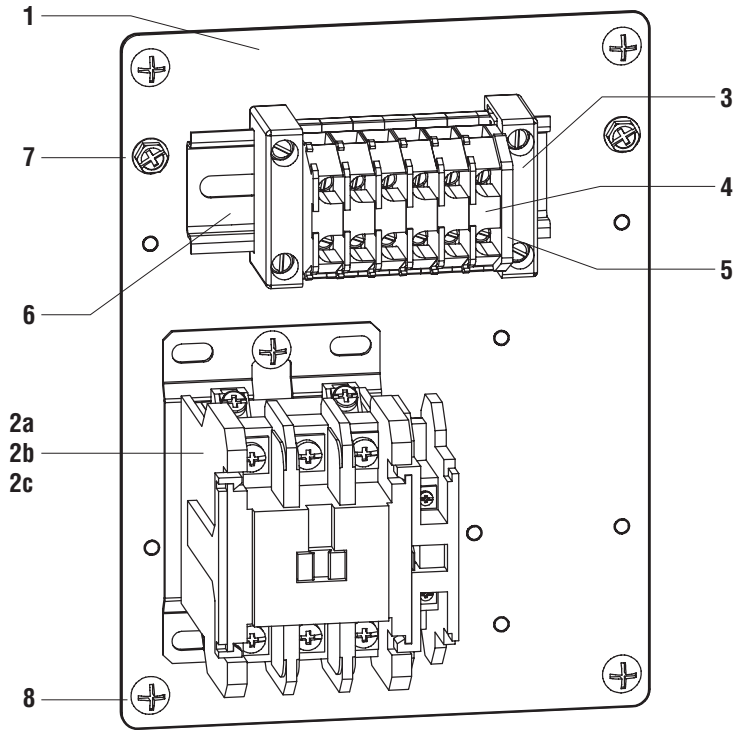

Salvajor Model MSS

Manual Start/Stop

PRE-WIRED CONTROL PANEL PARTS BREAKDOWN

MSS Item Numbers		
VOLTAGE	PHASE	ITEM NO.
115	1	MSS4
208 or 230	1	MSS5
208 or 230	3	MSS7
460	3	MSS9

ITEM	PART NO.	DESCRIPTION
1	79IP	Inner Panel MSS
2a	994006	Contactors 115V
2b	994007	Contactors 208-230V
2c	994008	Contactors 460V
3	994294	End Clamp
4	994292	Terminal Block
5	994293	End Barrier
6	994005	Din Rail Mounting Track
7	SCR1032	Ground Screw 10-32
8	997093	Screw 10-32 X 3/8"
9	79GA	Lid Gasket Assembly
10	ABD100B	Button Start
11	ABD200A	Button Stop
12	79BA	7" X 9" Box Assembly
13	997032	Screw 10-32 X 5/8"

7" x 9" Box Assembly

(Model MSS-LD on other side)

Salvajor Model MSS-LD

Manual Start/Stop with Line Disconnect

PRE-WIRED CONTROL PANEL PARTS BREAKDOWN

MSS-LD Item Numbers		
VOLTAGE	PHASE	ITEM NO.
115	1	MSSLD4
208 or 230	1	MSSLD5
208 or 230	3	MSSLD7
460	3	MSSLD9

ITEM	PART NO.	DESCRIPTION
1	79IP	Inner Panel MSS
2a	994006	Contactors 115V
2b	994007	Contactors 208-230V
2c	994008	Contactors 460V
3	994294	End Clamp
4	994292	Terminal Block
5	994293	End Barrier
6	994005	Din Rail Mounting Track
7	SCR1032	Ground Screw 10-32
8	997093	Screw 10-32 X 3/8"
9	79GA	Lid Gasket Assembly
10	ABD100B	Button Start
11	ABD200A	Button Stop
12	79BA	7" X 9" Box Assembly
13	997032	Screw 10-32 X 5/8"
14	980138	Line Disconnect Assy (includes 14a)
14a	984016	Line Disconnect Handle