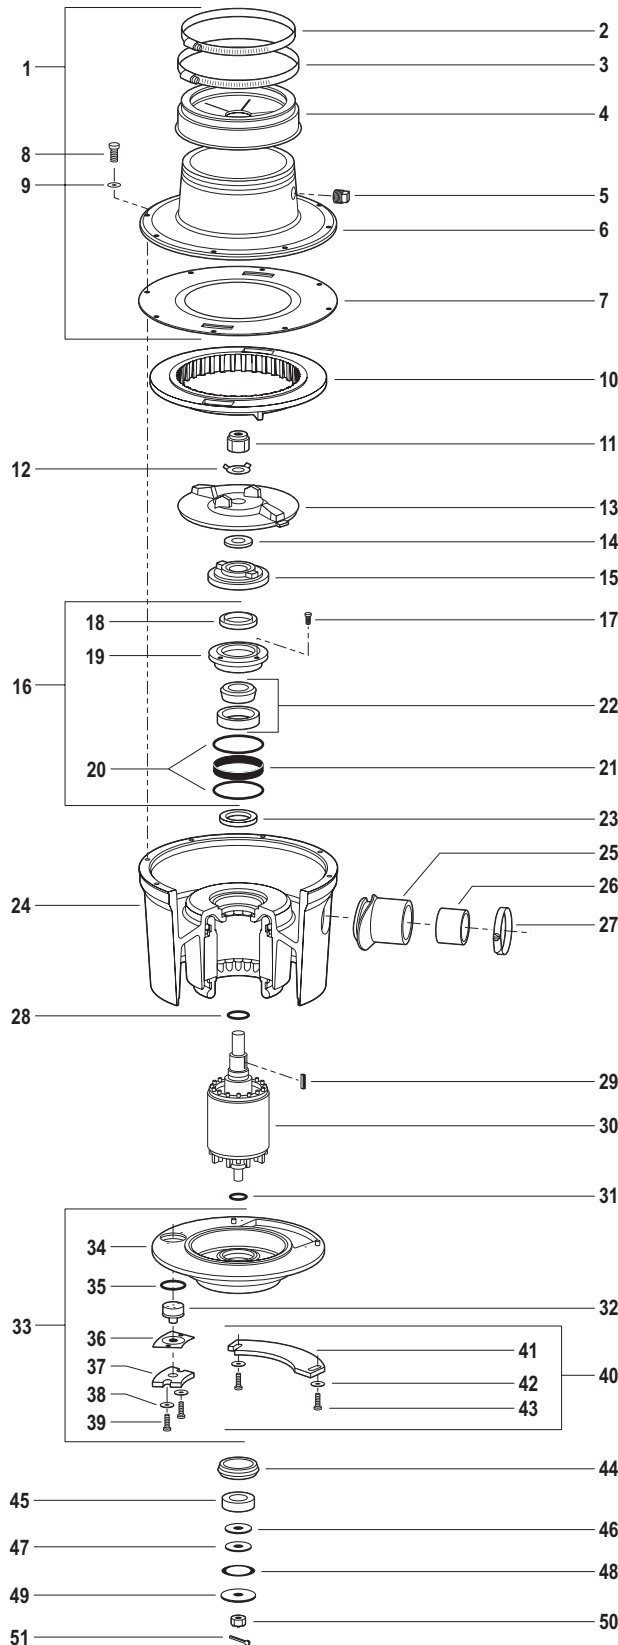

Salvajor Model 75 3/4 HP - 3 Phase

Series J Disposer Parts Breakdown *For Serial Numbers starting at: 74220*

NO.	PART NO.	DESCRIPTION
1	980131	TOP HOUSING ASSY (includes 2 thru 7)
2	M116	CLAMP
3	M128	CLAMP
4	2357A	HYCAR ADAPTOR
5	PL5	PLUG 1/2" PLASTIC
6	983010	TOP HOUSING
7	996045	CENTER GASKET (S)(C)
8	997022	SCREW 5/16-18 X 1" HHCAP
9	997123	WASHER FLAT 11/32 x 5/8 OD SS
10	8SWX	SHREDDER (C)
11	7814RN	ROTOR NUT (S)(C)
12	997092	LOCK WASHER (S)(C)
13	983015	FACE PLATE (C)
14	996025	ROTOR SHAFT GASKET (S)(C)
15	980132	ROTOR BASE (S)(C)
16	980007	TOP END BELL ASSY (S) (includes 17 thru 21)
17	997066	SCREW 10-32 X 5/8" (S)
18	S67350B	VARILIP SEAL (S)
19	983001	TOP END BELL ASSY
20	12151	O-RING (S)
21	ANL79X15S	TOLERANCE RING (S)
22	985001	BEARING CUP/CONE TOP (S)
23	S67350	VARILIP SEAL (S)
24	MH20757	HOUSING W/STATOR 3/4HP 208-230/460V 3-PH
25	RDO	DRAIN OUTLET 2"
26	DI	DRAIN INSERT 2"
27	M40	CLAMP DISPOSER 2"
28	11026	O-RING (S)
29	31634	KEY 3/16 x 3/16 x 3/4" (S)
30	991106	MOTOR ROTOR 75-3
31	996020	O-RING (S)
32	KL1003	KLIXON
33	BEBA123G	BOTTOM END BELL ASSY (includes 34 thru 40)
34	983016	BOTTOM END BELL
35	123	KLIXON O-RING (S)
36	KLCG	KLIXON COVER GASKET
37	KLC	KLIXON COVER
38	997043	WASHER 10-32
39	997067	SCREW 10-32 X 3/4"
40	JBCA	JUNCTION BOX COVER ASSY (includes 41 thru 43)
41	JBC	JUNCTION BOX COVER
42	997024	WASHER 3/4" OD 3/16" ID
43	997067	SCREW 10-32 X 3/4"
44	996023	BEB RUBBER ISOLATOR (S)
45	6205	BOTTOM BEARING (S)
46	987002	DRIVE WASHER (S)
47	996024	FRICTION WASHER (S)
48	987003	WAVE WASHER (S)
49	987001	RETAINING WASHER (S)
50	997050	CASTLE NUT (S)
51	997051	COTTER PIN (S)

SEAL AND CUTTING KITS

KSH123	Seal Kit (All Models)
KCJ1	Cutting Kit (Model 75-125)

(S) Designates Parts included in Seal Kit (C) Designates Parts included in Cutting Kit

The Salvajor Company

4530 East 75th Terrace
Kansas City, MO 64132-2081 USA

CALL FREE: 1-888-SALVAJOR FAX FREE: 1-800-832-9373

SPECIFY VOLTAGE AND PHASE WHEN ORDERING

Printed in USA
Form No. PB/J-75-3 (2-18)