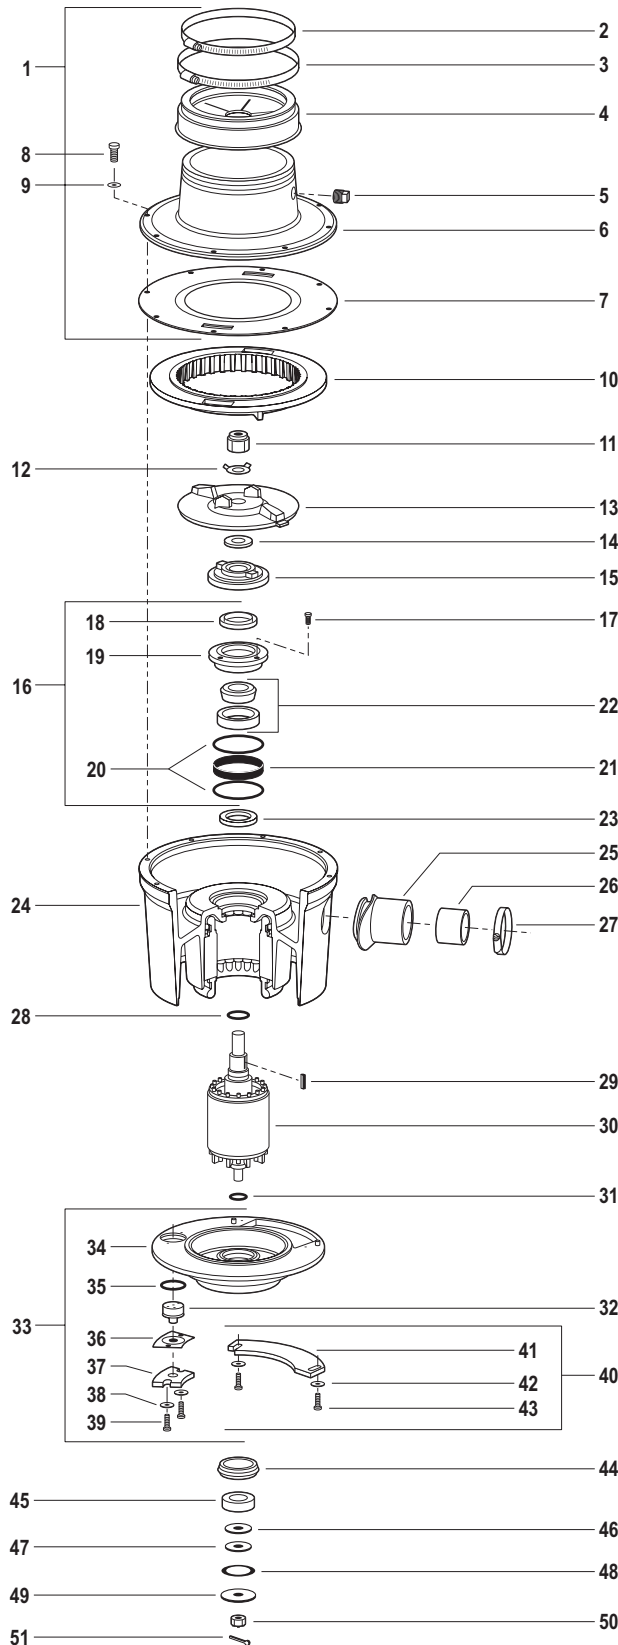

Salvajor Model 100 1 HP - 3 Phase

Series J Disposer Parts Breakdown

For Serial Numbers starting at: 17865

NO.	PART NO.	DESCRIPTION
1	980131	TOP HOUSING ASSY (includes 2 thru 7)
2	M116	CLAMP
3	M128	CLAMP
4	2357A	HYCAR ADAPTOR
5	PL5	PLUG 1/2" PLASTIC
6	983010	TOP HOUSING
7	996045	CENTER GASKET (S)(C)
8	997022	SCREW 5/16-18 X 1" HHCAP
9	997123	WASHER FLAT 11/32 x 5/8 OD SS
10	8SWX	SHREDDER (C)
11	7814RN	ROTOR NUT (S)(C)
12	997092	LOCK WASHER (S)(C)
13	983015	FACE PLATE (C)
14	996025	ROTOR SHAFT GASKET (S)(C)
15	980132	ROTOR BASE (S)(C)
16	980007	TOP END BELL ASSY (S) (includes 17 thru 21)
17	997066	SCREW 10-32 X 5/8" (S)
18	S67350B	VARILIP SEAL (S)
19	983001	TOP END BELL ASSY
20	12151	O-RING (S)
21	ANL79X15S	TOLERANCE RING (S)
22	985001	BEARING CUP/CONE TOP (S)
23	S67350	VARILIP SEAL (S)
24	MH21007	HOUSING W/STATOR 1HP 208-230/460V 3-PH
25	RDO	DRAIN OUTLET 2"
26	DI	DRAIN INSERT 2"
27	M40	CLAMP DISPOSER 2"
28	11026	O-RING (S)
29	31634	KEY 3/16 x 3/16 x 3/4" (S)
30	991106	MOTOR ROTOR 100-3
31	996020	O-RING (S)
32	KL1003	KLIXON
33	BEBA123G	BOTTOM END BELL ASSY (includes 34 thru 40)
34	983016	BOTTOM END BELL
35	123	KLIXON O-RING (S)
36	KLCG	KLIXON COVER GASKET
37	KLC	KLIXON COVER
38	997043	WASHER 10-32
39	997067	SCREW 10-32 X 3/4"
40	JBCA	JUNCTION BOX COVER ASSY (includes 41 thru 43)
41	JBC	JUNCTION BOX COVER
42	997024	WASHER 3/4" OD 3/16" ID
43	997067	SCREW 10-32 X 3/4"
44	996023	BEB RUBBER ISOLATOR (S)
45	6205	BOTTOM BEARING (S)
46	987002	DRIVE WASHER (S)
47	996024	FRICTION WASHER (S)
48	987003	WAVE WASHER (S)
49	987001	RETAINING WASHER (S)
50	997050	CASTLE NUT (S)
51	997051	COTTER PIN (S)

SEAL AND CUTTING KITS

KSH123	Seal Kit (All Models)
KCJ1	Cutting Kit (Model 75-125)

(S) Designates Parts included in Seal Kit (C) Designates Parts included in Cutting Kit

The Salvajor Company

4530 East 75th Terrace
Kansas City, MO 64132-2081 USA

CALL FREE: 1-888-SALVAJOR FAX FREE: 1-800-832-9373

SPECIFY VOLTAGE AND PHASE WHEN ORDERING

Printed in USA
Form No. PB/J-100-3 (2-18)