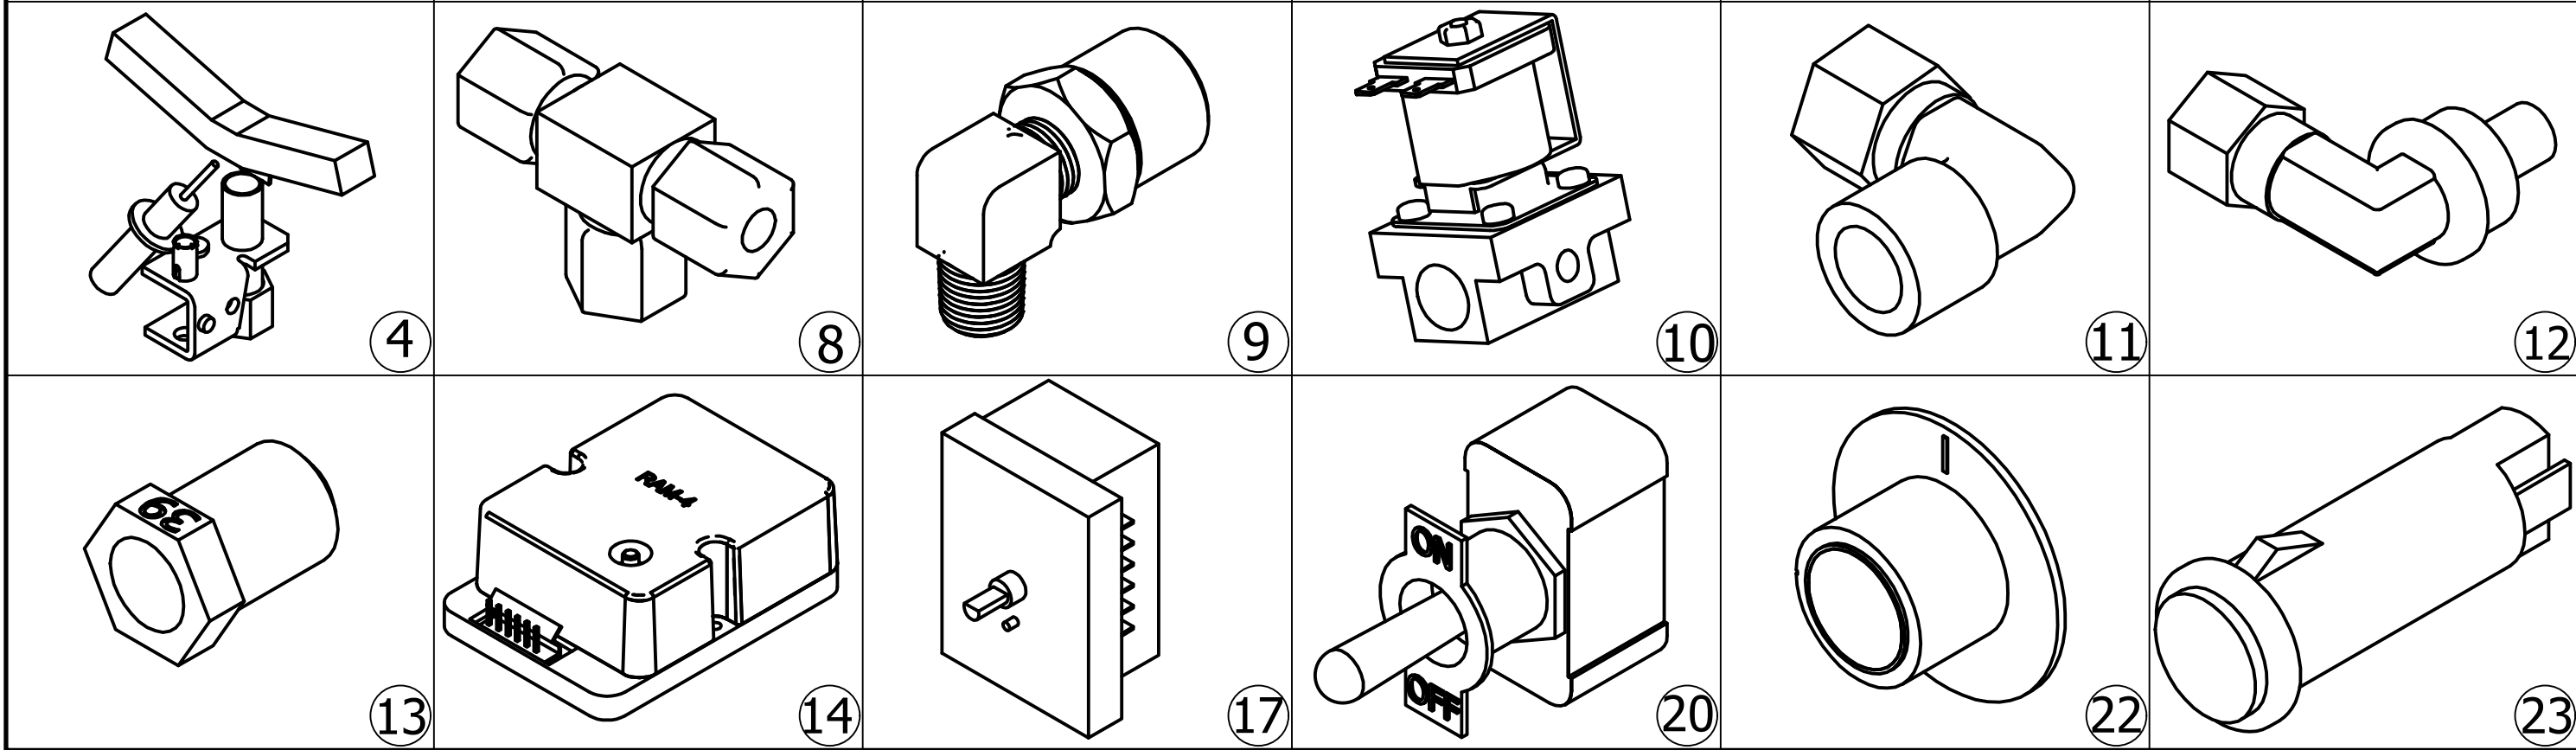

RSAC SNAP ACTION GRIDDLE

RSAC

SNAP ACTION GRIDDLE

ITEM NO.	PART #	DESCRIPTION
1	31081	24" Griddle Plate Assembly (1" Thick)
	31082	36" Griddle Plate Assembly (1" Thick)
	31083	48" Griddle Plate Assembly (1" Thick)
	31084	60" Griddle Plate Assembly (1" Thick)
	31085	72" Griddle Plate Assembly (1" Thick)
2	30943	24" Flue Back
	30963	36" Flue Back
	30973	48" Flue Back
	30983	60" Flue Back
	30993	72" Flue Back
3	2611	Burner with Air Shutter
4	2537	Pilot Assembly with #26 Pilot Bell Orifice (NAT)
	2538	Pilot Assembly with #18 Pilot Bell Orifice (LPG)
5	1005-**	Aluminum Tubing, 1/4" (** Specify Length)
6	1003-**	Aluminum Tubing, 3/8" (** Specify Length)
7	31000	Grease Can
8	1513	3/16" CC, Compression Tee
9	1529	90° Elbow, 1/8" NPT-M X 1/8" NPT-M
	1522	Hex Reduced Bushing, 3/8" NPT-M X 1/8" NPT-F
10	2515	Solenoid
11	1524	3/8" NPT-M X 3/8 CC Elbow
12	1508	90° Elbow For Orifice, 3/8" CC X 3/8"-27
13	1121-39	#39 Orifice (NAT)
	1121-52	#52 Orifice (LPG)
14	5853	RAM 4 Module
15	3840	24" Manifold
	3817	36" Manifold
	3819	48" Manifold
	3820	60" Manifold
	3816	72" Manifold
16	2702	J Thermocouple
17	2700	Solid State Thermostat
18	2648	Royal Logo Small
19	31018	24" Valve Cover
	31019	36" Valve Cover
	31020	48" Valve Cover
	31045	60" Valve Cover
	31085	72" Valve Cover
20	2703	Toggle Switch
21	2559	Temperature Decal
22	2701	Dial Knob Solid State Thermostat