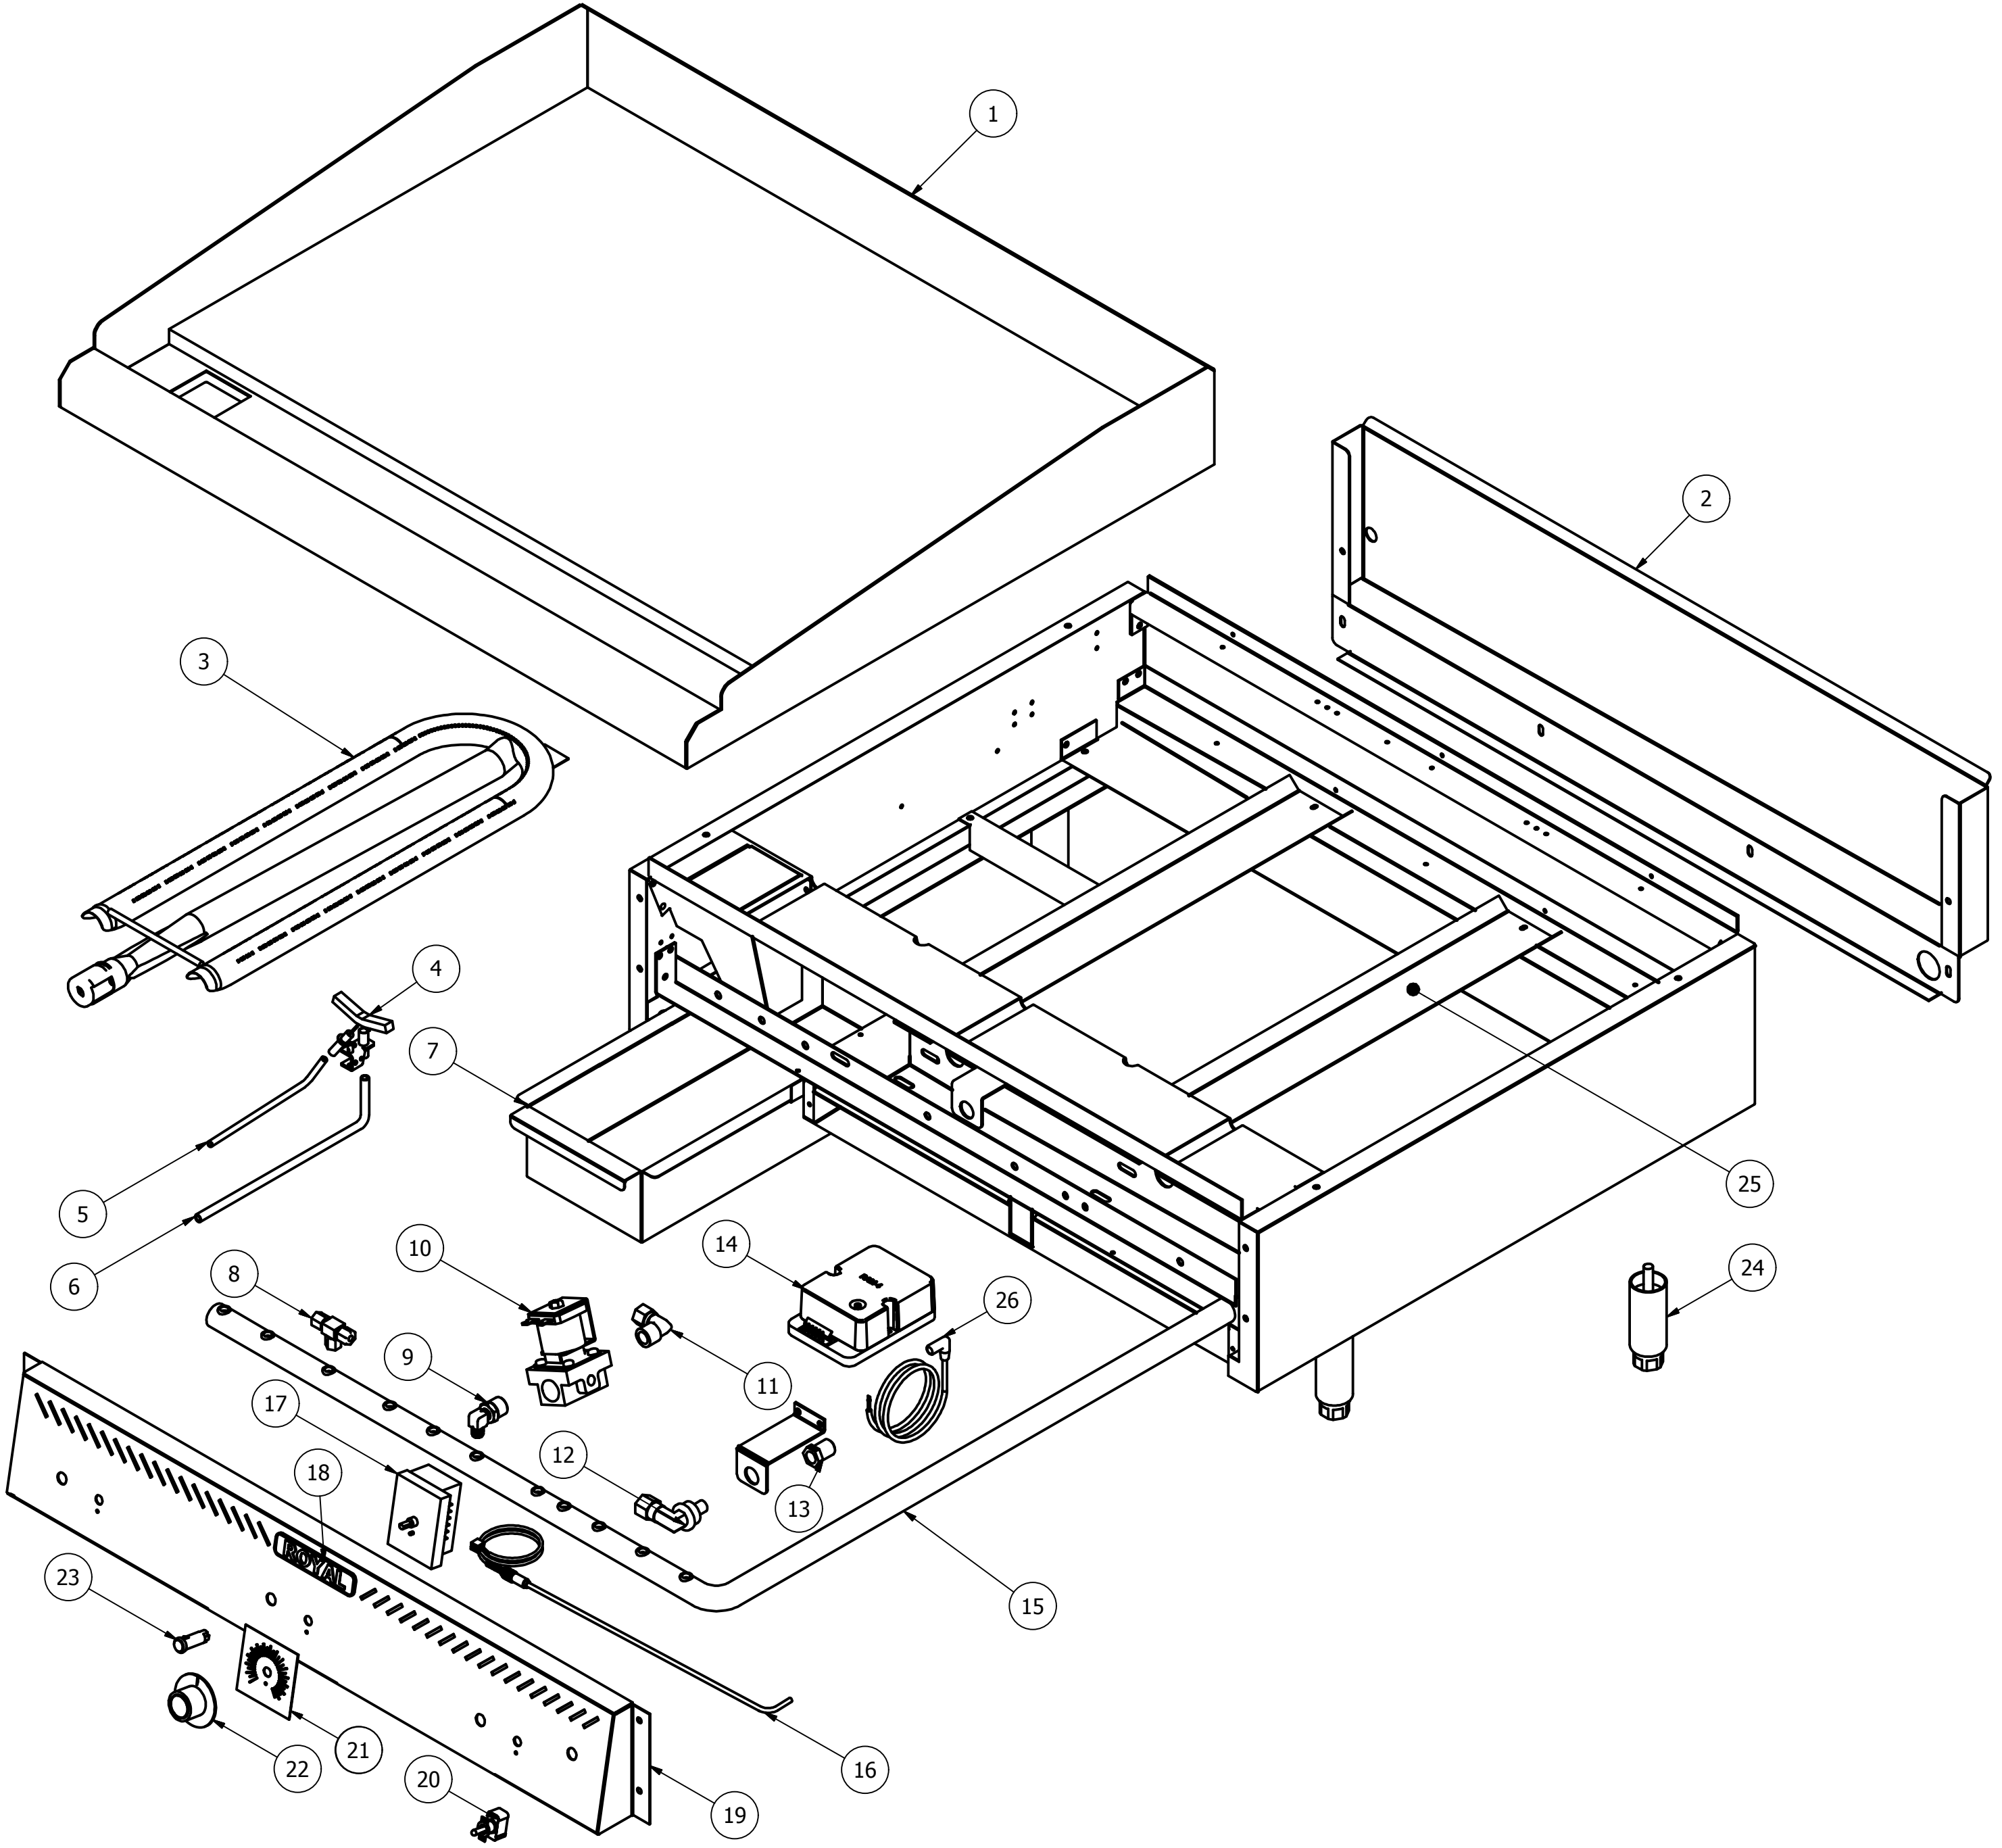

RSAC SNAP ACTION GRIDDLE

RSAC

SNAP ACTION GRIDDLE

ITEM NO.	PART #	DESCRIPTION
1	31081	24" Griddle Plate Assembly (1" Thick)
	31082	36" Griddle Plate Assembly (1" Thick)
	31083	48" Griddle Plate Assembly (1" Thick)
	31084	60" Griddle Plate Assembly (1" Thick)
	31085	72" Griddle Plate Assembly (1" Thick)
2	30943	24" Flue Back
	30963	36" Flue Back
	30973	48" Flue Back
	30983	60" Flue Back
	30993	72" Flue Back
3	2611	Burner with Air Shutter
4	2537	Pilot Assembly with #26 Pilot Bell Orifice (NAT)
	2538	Pilot Assembly with #18 Pilot Bell Orifice (LPG)
5	1005-**	Aluminum Tubing, 1/4" (** Specify Length)
6	1003-**	Aluminum Tubing, 3/8" (** Specify Length)
7	31000	Grease Can
8	1513	3/16" CC, Compression Tee
9	1529	90° Elbow, 1/8" NPT-M X 1/8" NPT-M
	1522	Hex Reduced Bushing, 3/8" NPT-M X 1/8" NPT-F
10	2515	Solenoid
11	1524	3/8" NPT-M X 3/8 CC Elbow
12	1508	90° Elbow For Orifice, 3/8" CC X 3/8"-27
13	1121-39	#39 Orifice (NAT)
	1121-52	#52 Orifice (LPG)
14	5853	RAM 4 Module
15	3840	24" Manifold
	3817	36" Manifold
	3819	48" Manifold
	3820	60" Manifold
	3816	72" Manifold
16	2702	J Thermocouple
17	2700	Solid State Thermostat
18	2648	Royal Logo Small
19	31018	24" Valve Cover
	31019	36" Valve Cover
	31020	48" Valve Cover
	31045	60" Valve Cover
	31085	72" Valve Cover
20	2703	Toggle Switch
21	2559	Temperature Decal
22	2701	Dial Knob Solid State Thermostat